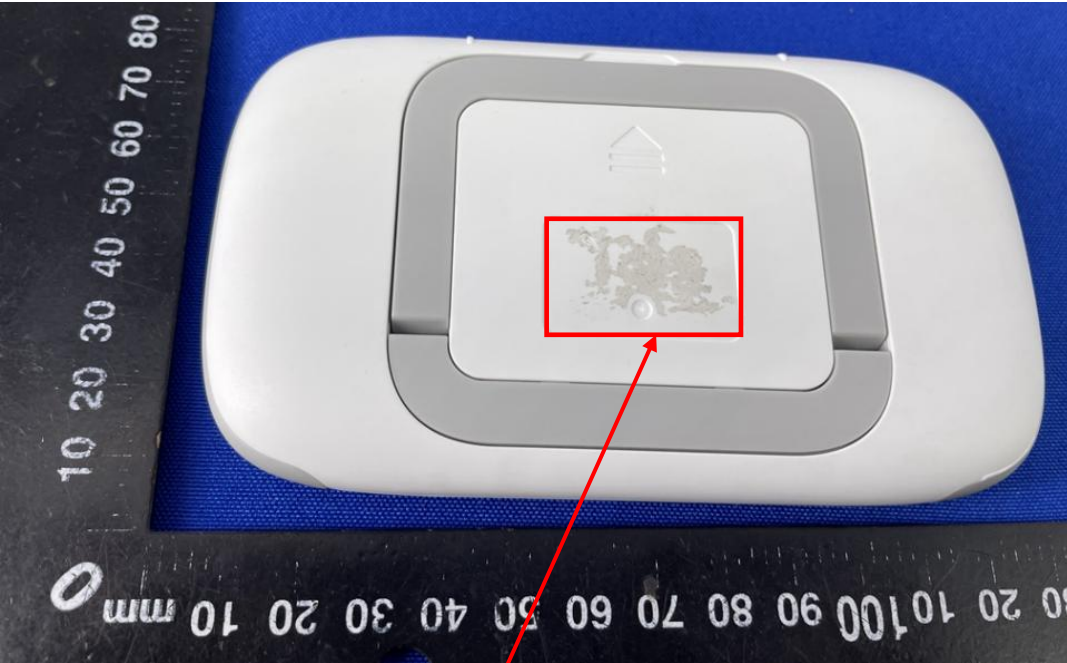

# Label Artwork and Location

Model: BM918

Label:

Size: L\*W=27.3\*17.3mm

Location