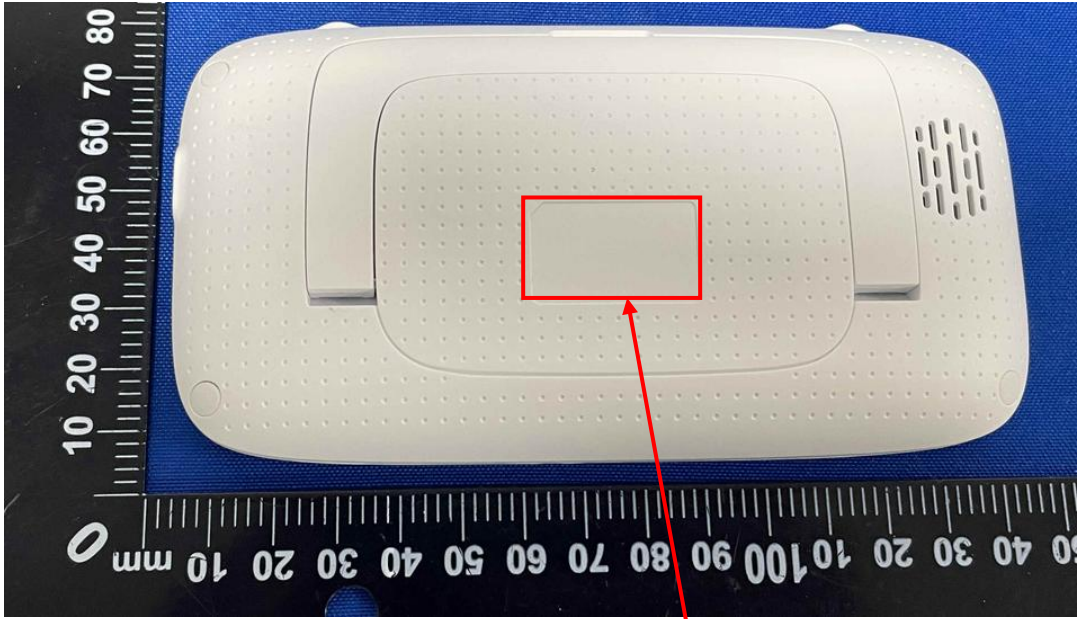

**Label Artwork and Location**

**Model: BM904A**

**Label:**

**Size: L\*W= 25.9\*15.9mm**

**Location**