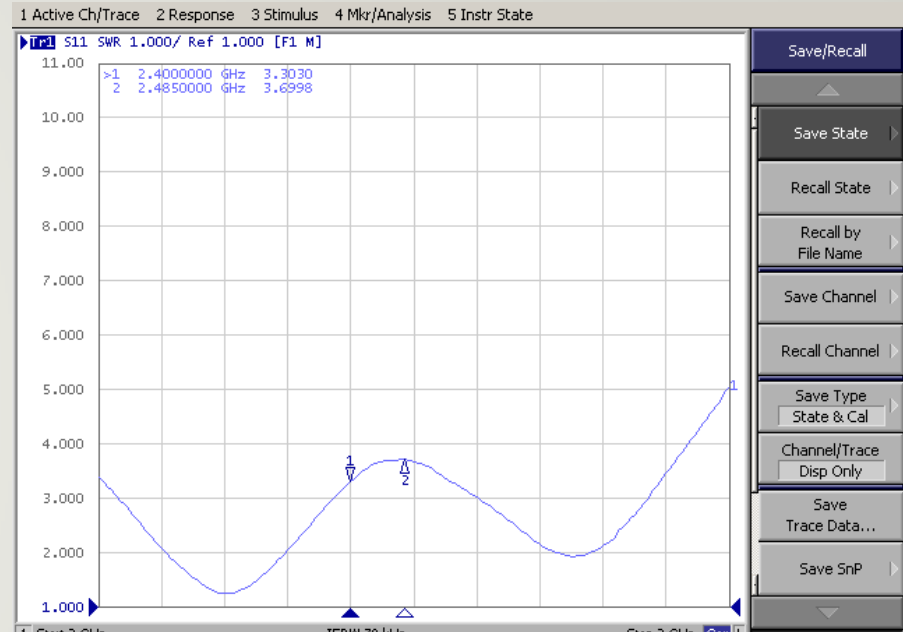

ART SIGNAL

ANTENNA TOTAL SOLUTION

| 2.4G Antenna Test Data

Soul-M M3 12INCH 2.4G Antenna Test Data

- Network & 3D gain & 3D Radiation Pattern

A N T E N N A T O T A L S O L U T I O N

Solu-M M3 12INCH 2.4G ANT DATA - Network & 3D gain

Picture

VSWR

3D gain

	1	2	3	4	5
Frequency [MHz]	2400	2420	2440	2460	2485
Efficiency [dB]	-4.18	-4.12	-3.84	-4.25	-4.33
Efficiency [%]	38.2	38.7	41.3	37.6	36.9
Peak Gain [dB]	0.52	0.57	1.00	0.83	1.20
Directivity [dB]	4.70	4.70	4.85	5.07	5.53
Minimum Gain [dB]	-14.74	-14.87	-14.20	-15.61	-16.57

2.4G ANT DATA – 3D Radiation Pattern

3D Radiation Pattern

2400	2420	2440	2460
			
2485			
