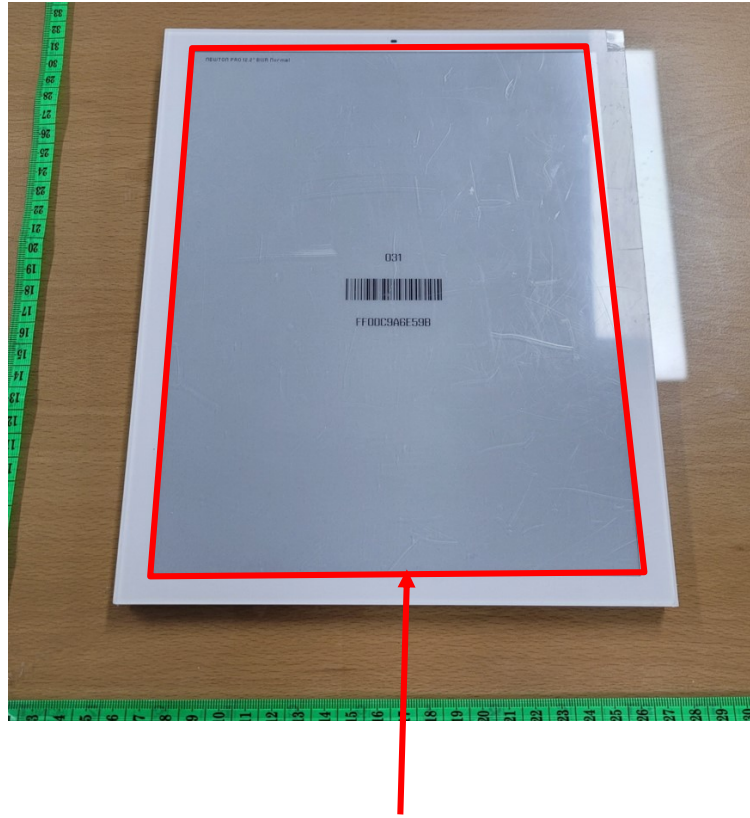

Label Photographs and Location

Label

E-Label

| |
|---|
| <p>■ NEWTON PRO 12.2" BURY Normal</p> <p>Rating: 3V 0.1A R-R-SLU-EL122H6W4A IC: 22800-EL122H6W4A FCC ID: 2AFWN-EL122H6W4A</p> |
|---|
