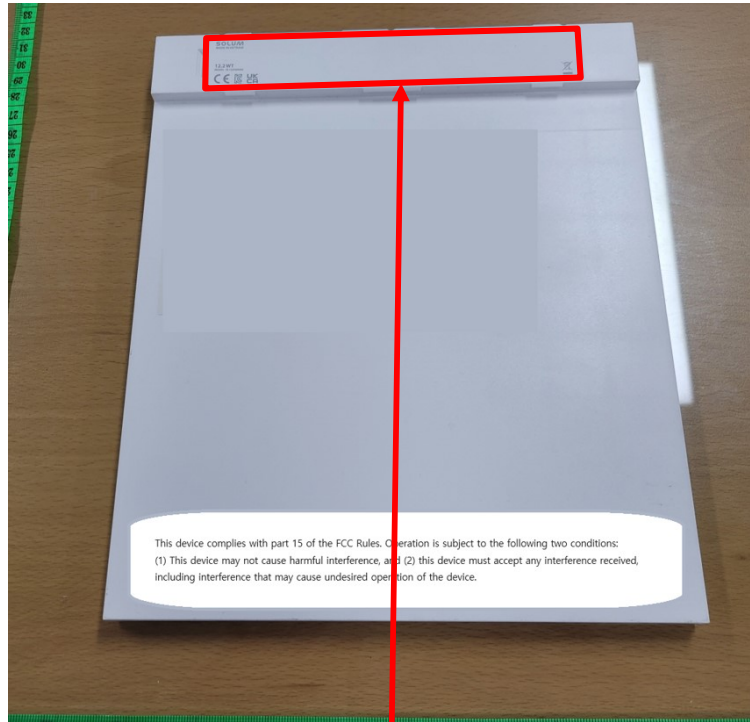

Label Photographs and Location

Label

E-Label

| |
|---|
| <p>■ NEWTON PRO 12.2" BURY Normal</p> <p>Rating: 3V 0.1A R-R-SLU-EL122H6W4A IC: 22800-EL122H6W4A FCC ID: 2AFWN-EL122H6W4A</p> |
|---|
