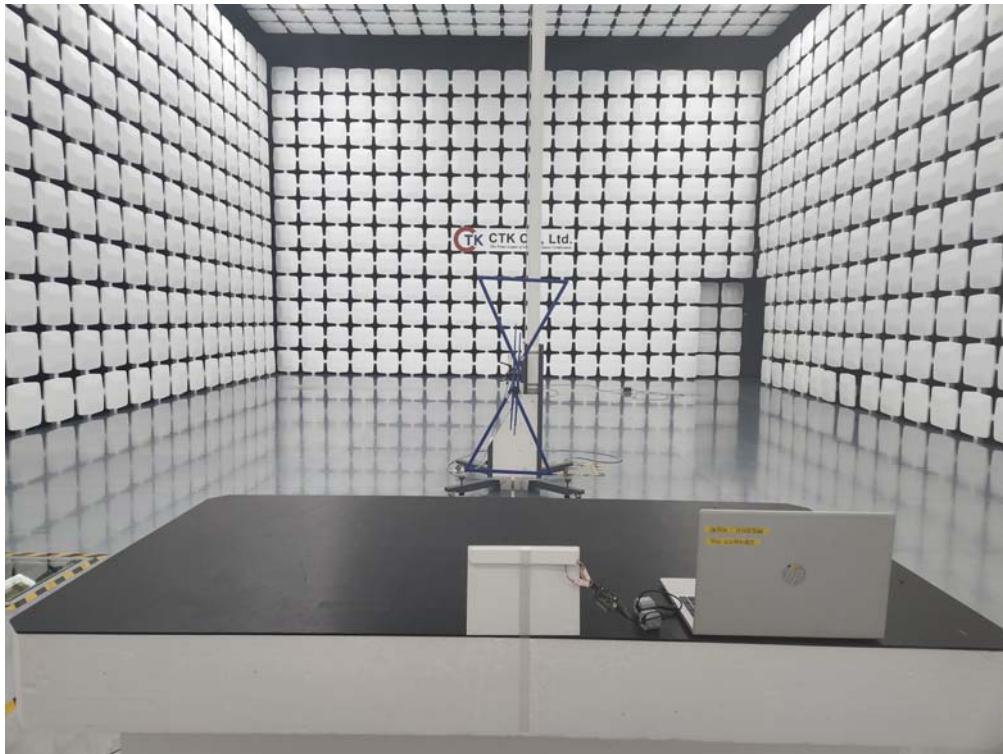

Test Setup Photos and Configuration

Radiated Electric Field Emissions

9 kHz to 30 MHz

30 MHz to 1 GHz

CTK Co., Ltd.
The Prime Leader of Global Regulatory Compliance

CTK Co., Ltd.

(Ho-dong), 113, Yejik-ro, Cheoin-gu, Yongin-si, Gyeonggi-do, 449-100, Korea