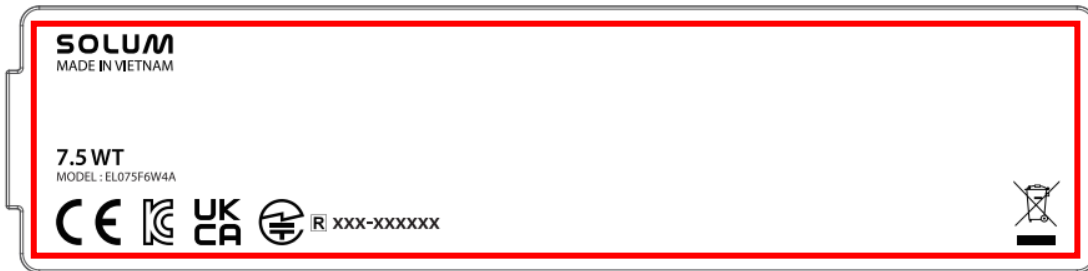

CTK Co., Ltd.

(Ho-dong), 113, Yejik-ro, Cheoin-gu, Yongin-si, Gyeonggi-do, Korea

Tel: +82-31-339-9970 Fax: +82-31-624-9501

www.e-ctk.com

Label Photographs and Location

Label