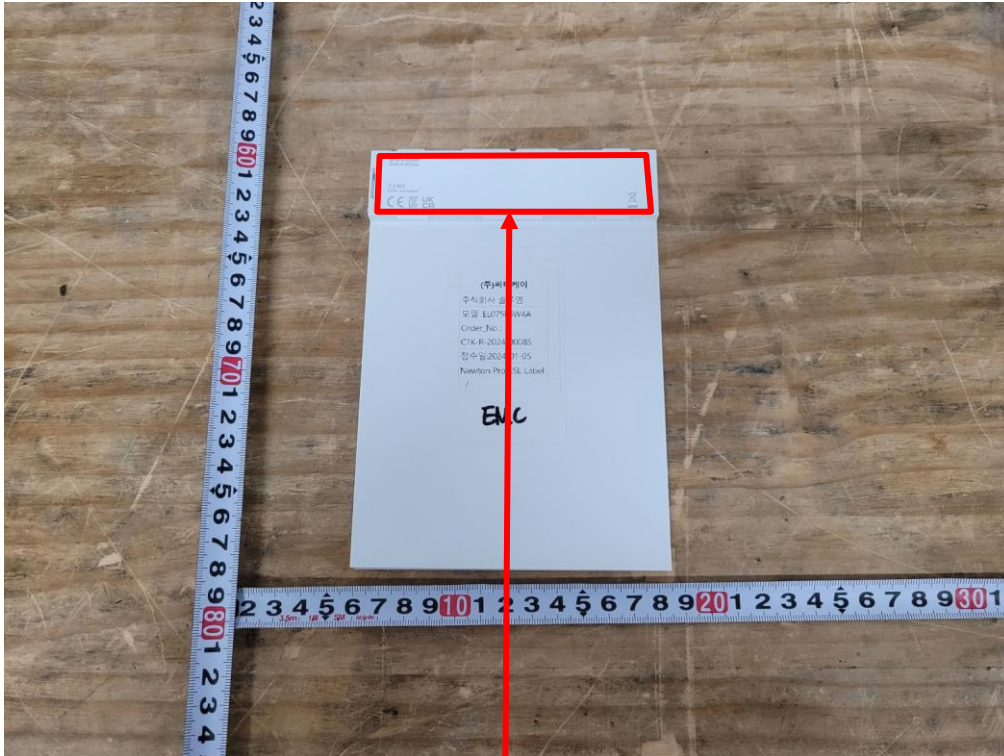

CTK Co., Ltd.

(Ho-dong), 113, Yejik-ro, Cheoin-gu, Yongin-si, Gyeonggi-do, Korea

Tel: +82-31-339-9970 Fax: +82-31-624-9501

www.e-ctk.com

Label Photographs and Location