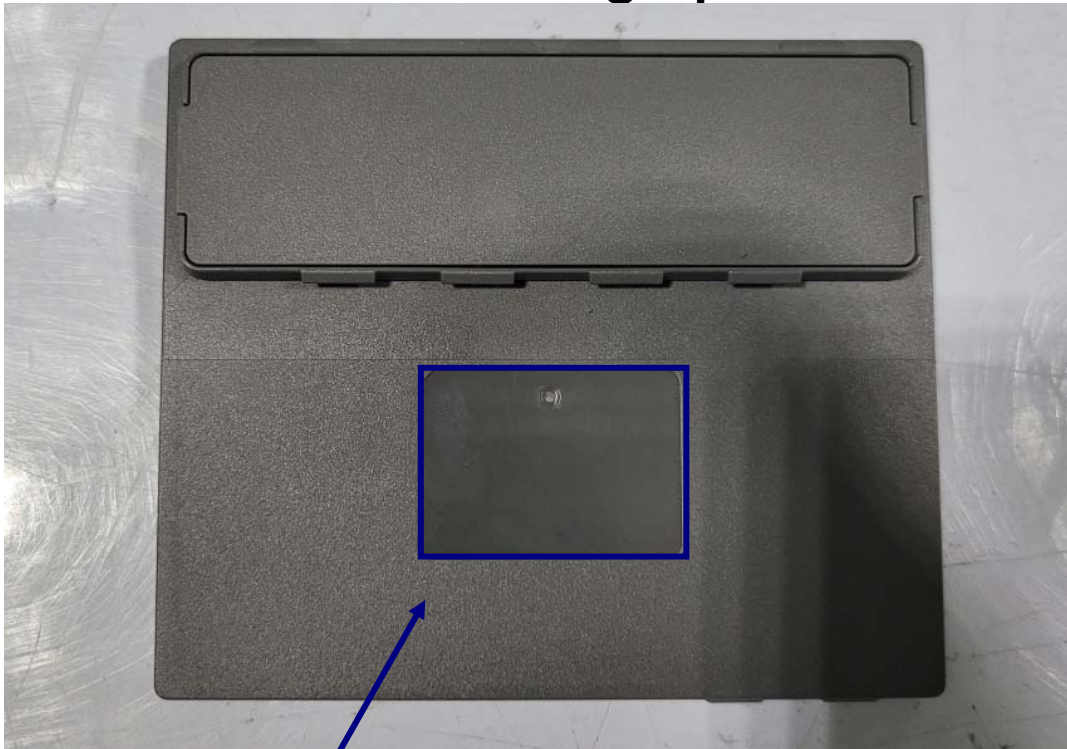

CTK Co., Ltd.

(Ho-dong), 113, Yejik-ro, Cheoin-gu, Yongin-si, Gyeonggi-do, 449-100, Korea

Tel: +82-31-339-9970 Fax: +82-31-624-9501

www.e-ctk.com

Label Photographs

FCC ID : 2AFWN-EL044H3W4A KC : R-R-SLU-EL044H3W4A 3V 0.1A, Model : EL044H3W4A MFD : APR.17.2019 XXXXXXXXXX	
 XXXXXXXXXXXXXX	
SOLUM MADE IN VIETNAM	

FCC ID : 2AFWN-EL044H3W4A KC : R-R-SLU-EL044H3W4A 3V 0.1A, Model : EL044H3B4A MFD : APR.17.2019 XXXXXXXXXX	
 XXXXXXXXXXXXXX	
SOLUM MADE IN VIETNAM