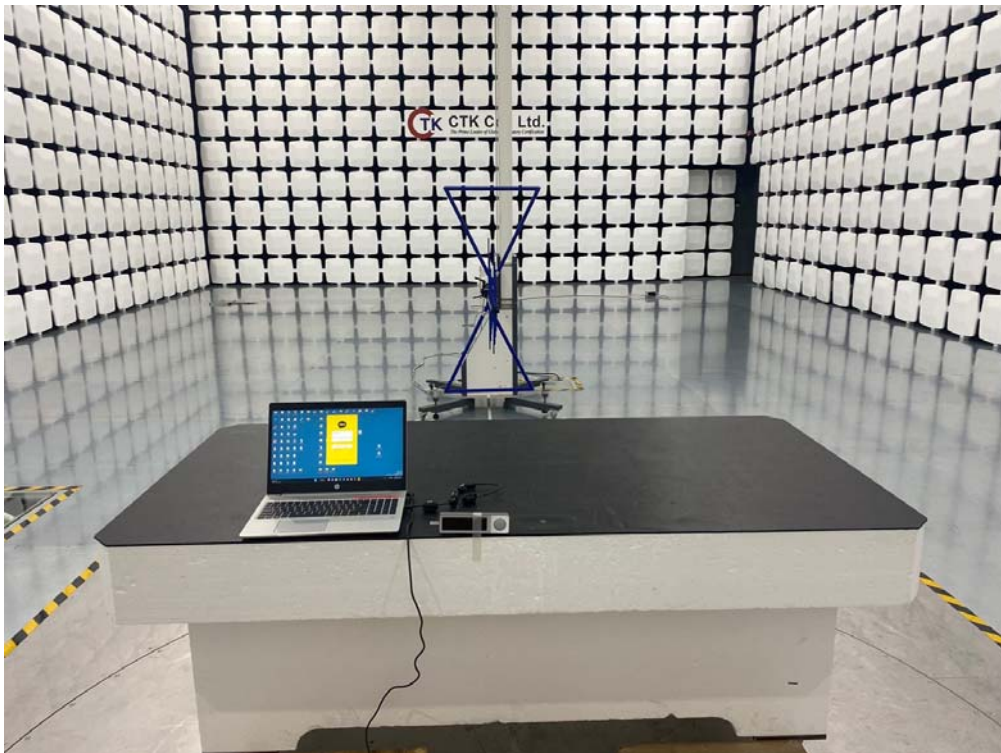

30 MHz to 1 GHz