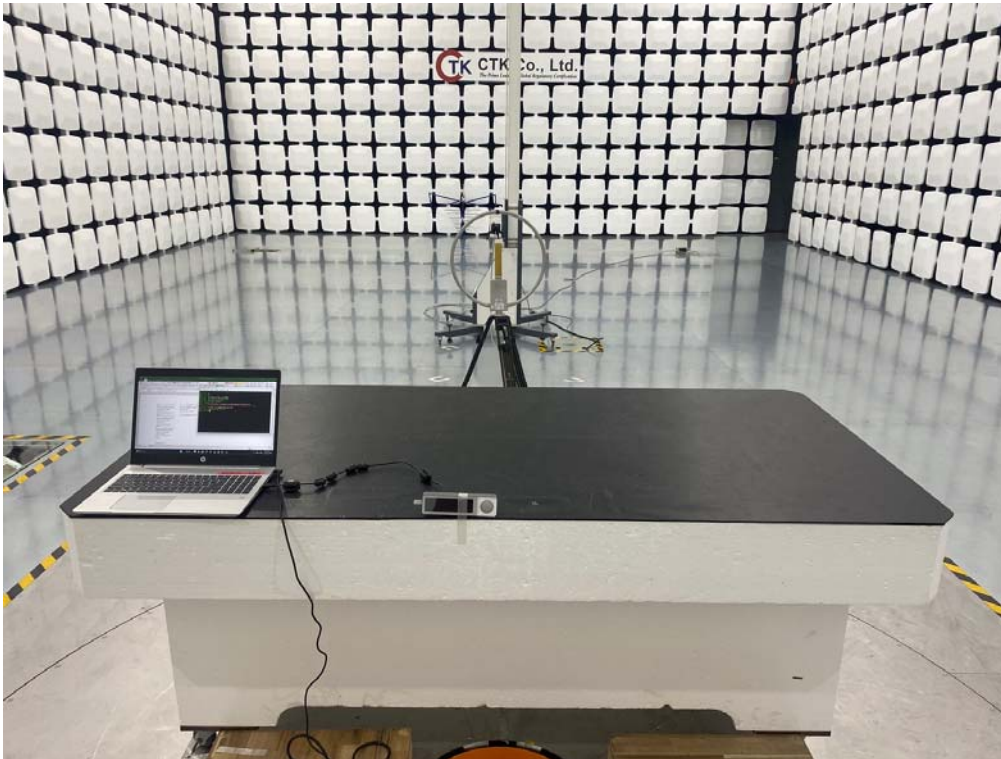

CTK Co., Ltd.

(Ho-dong), 113, Yejik-ro, Cheoin-gu, Yongin-si, Gyeonggi-do, 449-100, Korea

Tel: +82-31-339-9970 Fax: +82-31-624-9501

www.e-ctk.com

Radiated Electric Field Emissions

9 kHz to 30 MHz