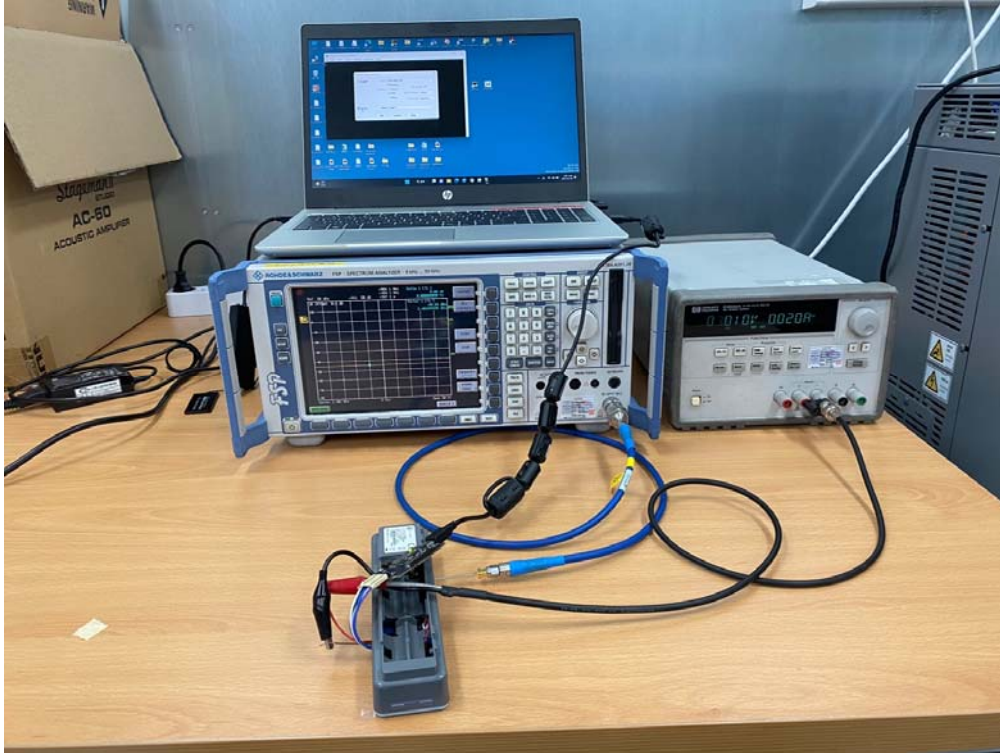

CTK Co., Ltd.

(Ho-dong), 113, Yejik-ro, Cheoin-gu, Yongin-si, Gyeonggi-do, 449-100, Korea

Tel: +82-31-339-9970 Fax: +82-31-624-9501

www.e-ctk.com

Test Setup Photos and Configuration Conducted Emissions