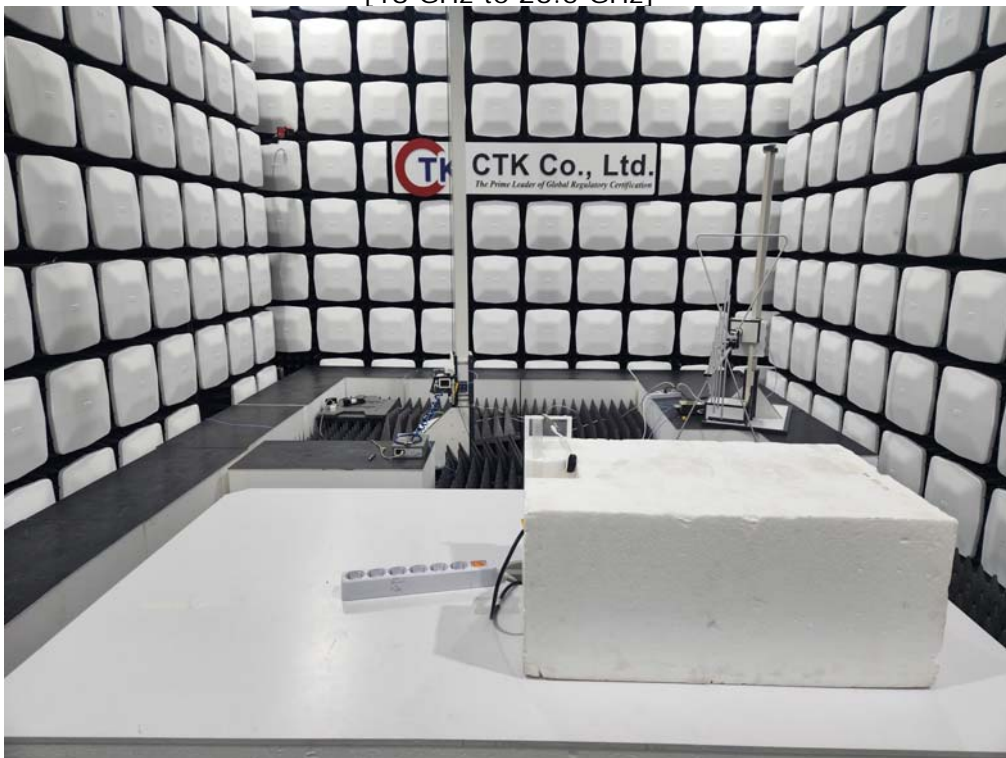

[18 GHz to 26.5 GHz]