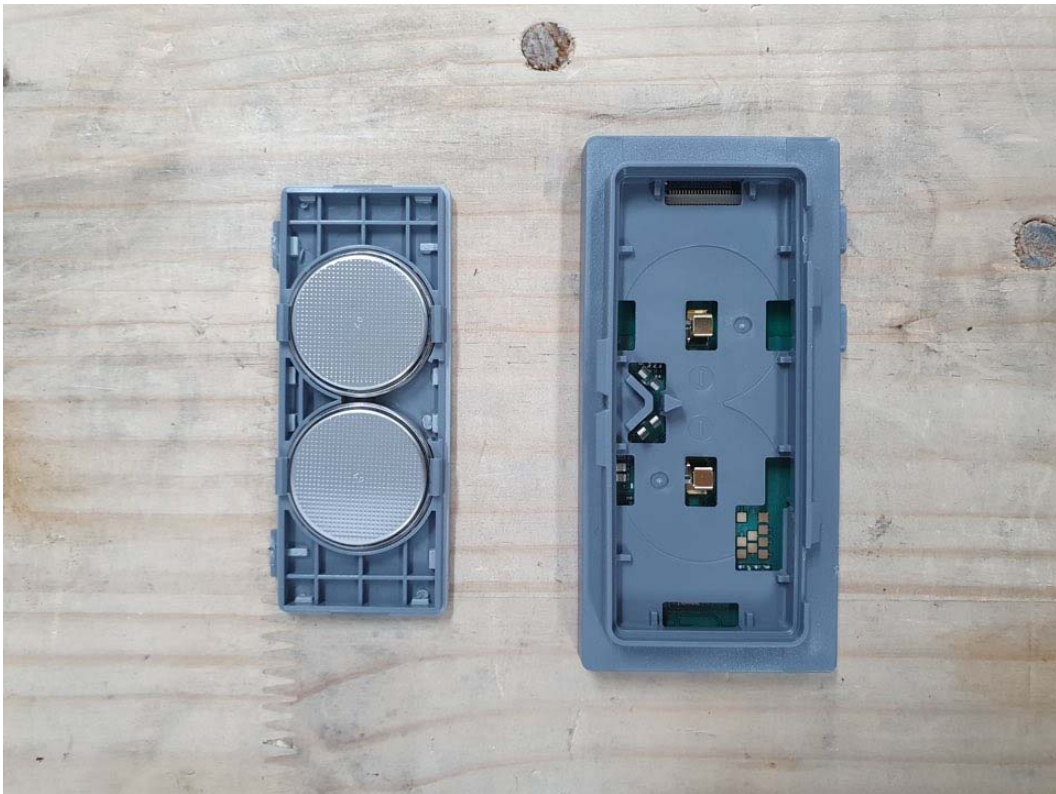

CTK Co., Ltd.

(Ho-dong), 113, Yejik-ro, Cheoin-gu, Yongin-si, Gyeonggi-do, 449-100, Korea

Tel: +82-31-339-9970 Fax: +82-31-624-9501

www.e-ctk.com

EUT Internal Photographs