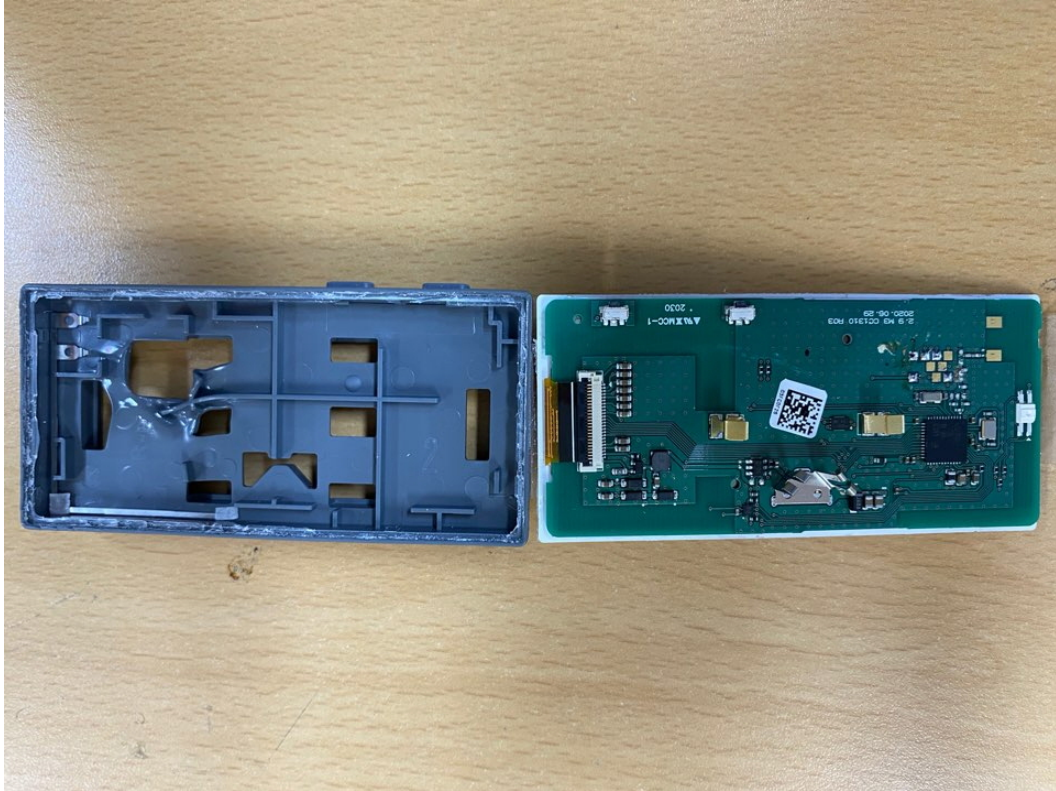

CTK Co., Ltd.

(Ho-dong), 113, Yejik-ro, Cheoin-gu, Yongin-si, Gyeonggi-do, 449-100, Korea

Tel: +82-31-339-9970 Fax: +82-31-624-9501

www.e-ctk.com

EUT Internal Photographs