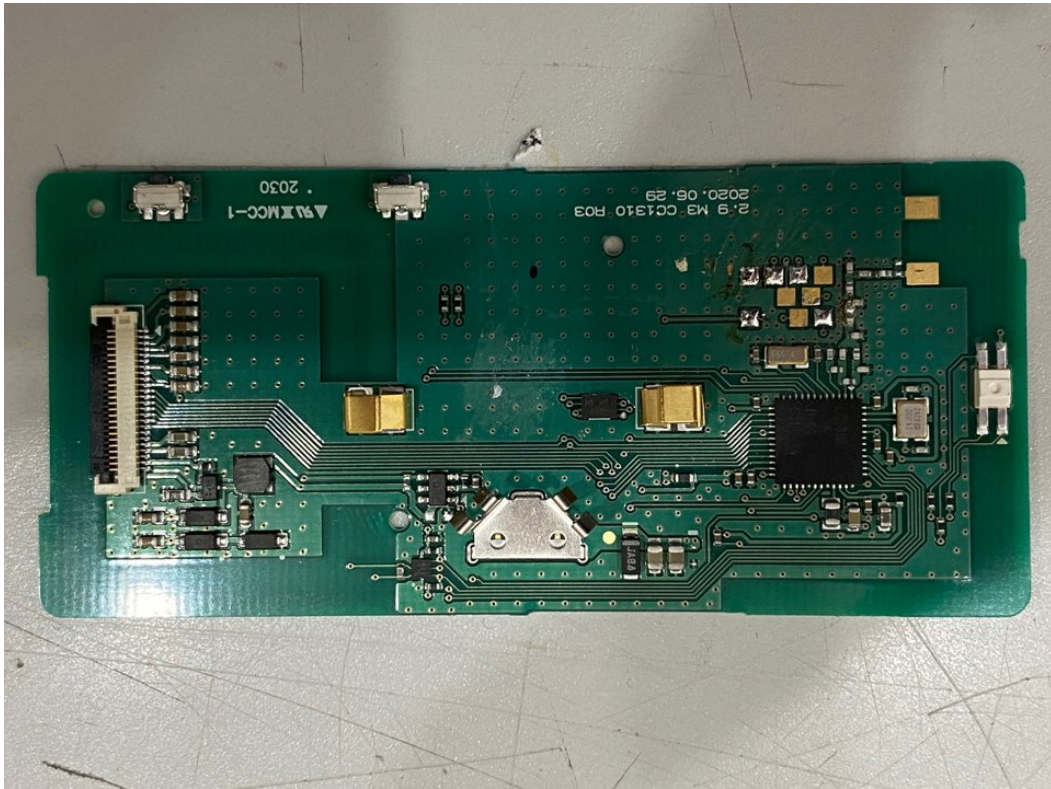

CTK Co., Ltd.

(Ho-dong), 113, Yejik-ro, Cheoin-gu, Yongin-si, Gyeonggi-do, 449-100, Korea

Tel: +82-31-339-9970 Fax: +82-31-624-9501

www.e-ctk.com