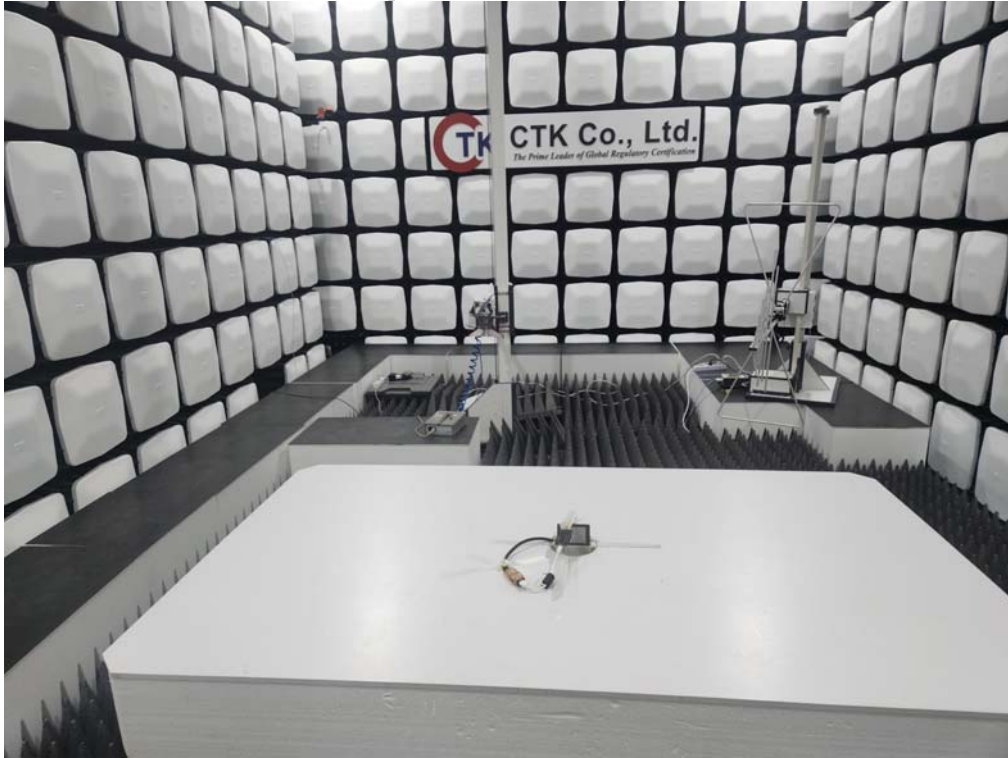

CTK Co., Ltd.

(Ho-dong), 113, Yejik-ro, Cheoin-gu, Yongin-si, Gyeonggi-do, 449-100, Korea

Tel: +82-31-339-9970 Fax: +82-31-624-9501

www.e-ctk.com

[1 GHz to 18 GHz]