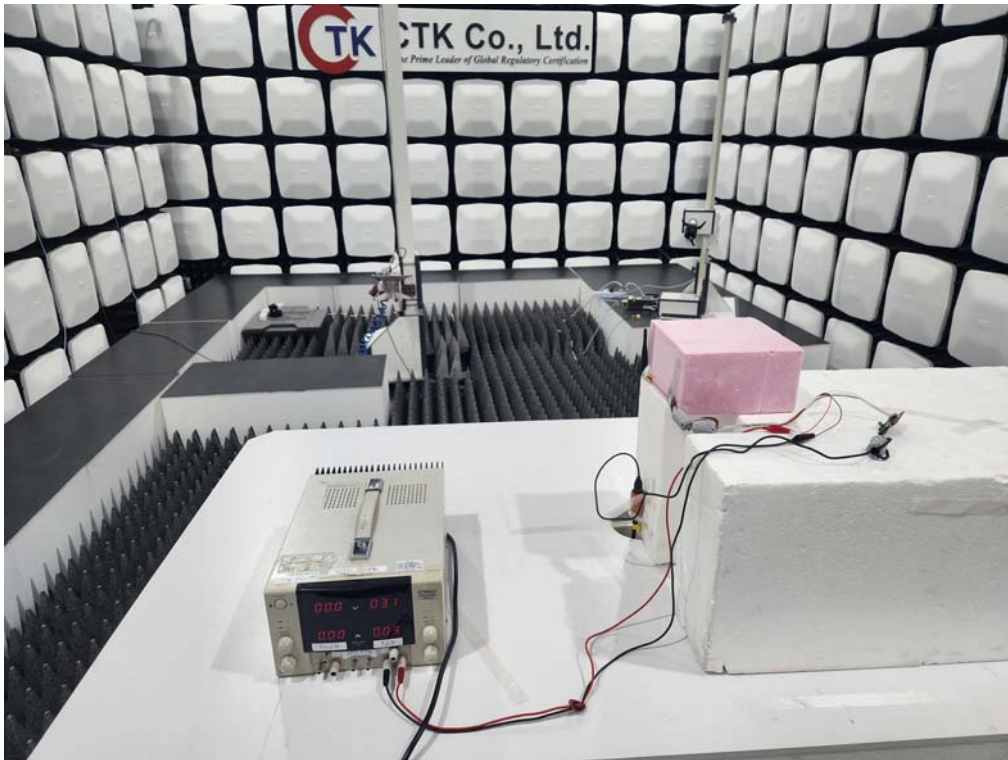

CTK Co., Ltd.

(Ho-dong), 113, Yejik-ro, Cheoin-gu, Yongin-si, Gyeonggi-do, 449-100, Korea

Tel: +82-31-339-9970 Fax: +82-31-624-9501

www.e-ctk.com

1GHz to 18 GHz