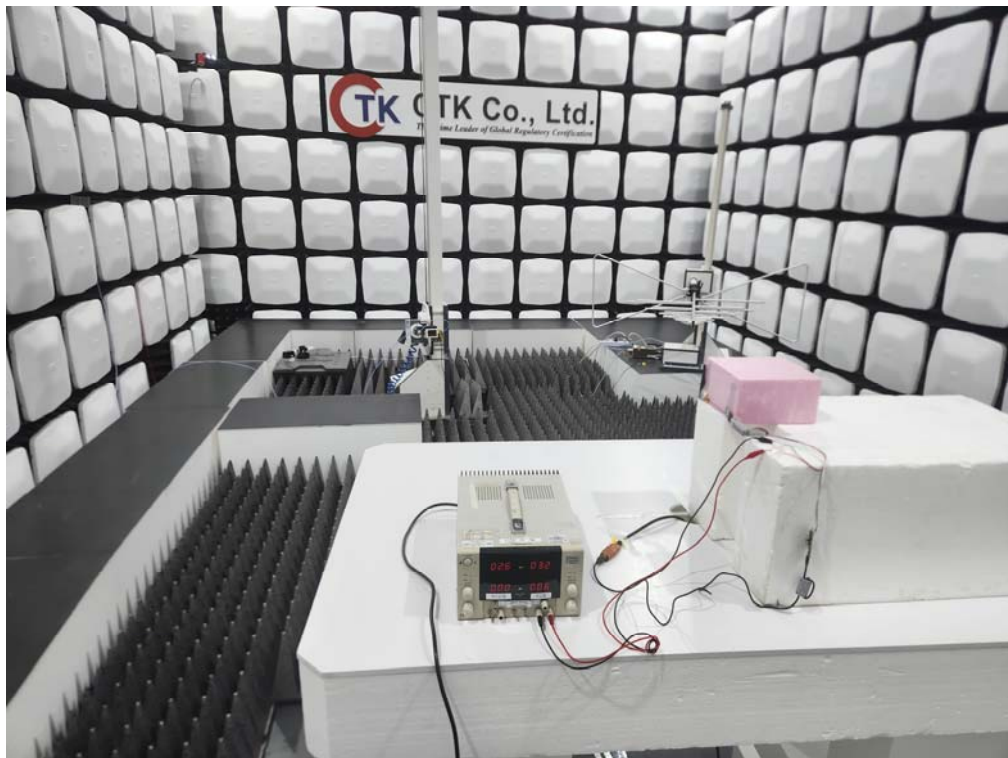

18 GHz to 26.5 GHz