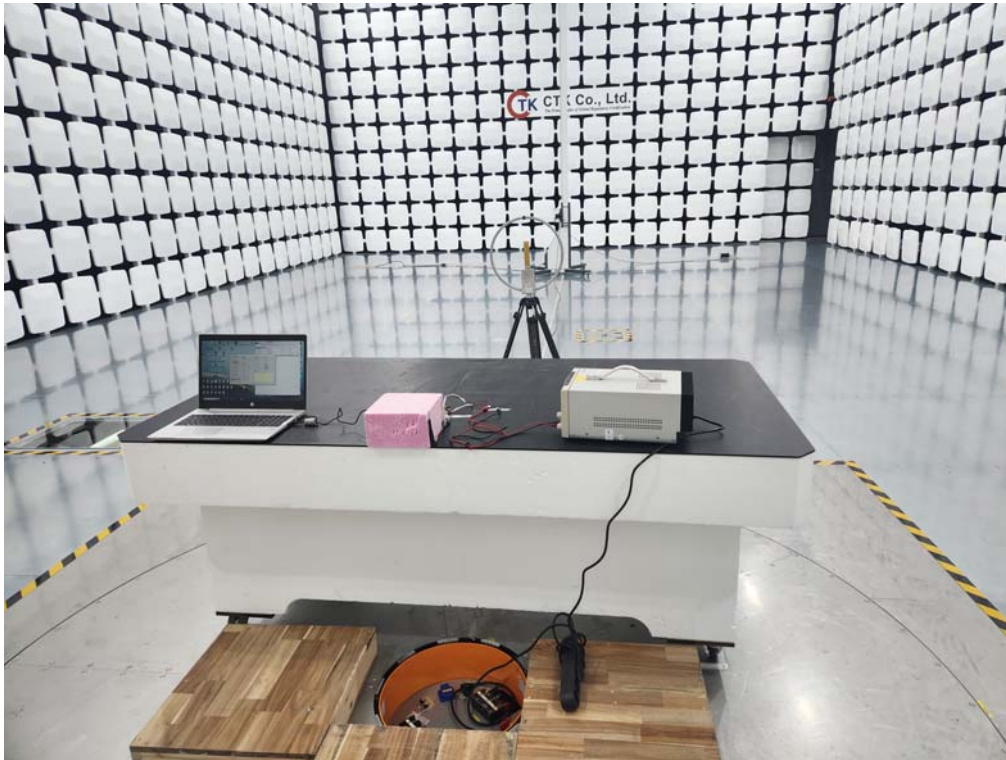

CTK Co., Ltd.

(Ho-dong), 113, Yejik-ro, Cheoin-gu, Yongin-si, Gyeonggi-do, 449-100, Korea

Tel: +82-31-339-9970 Fax: +82-31-624-9501

www.e-ctk.com

Test Setup Photos and Configuration

Radiated Electric Field Emissions

9 kHz to 30 MHz