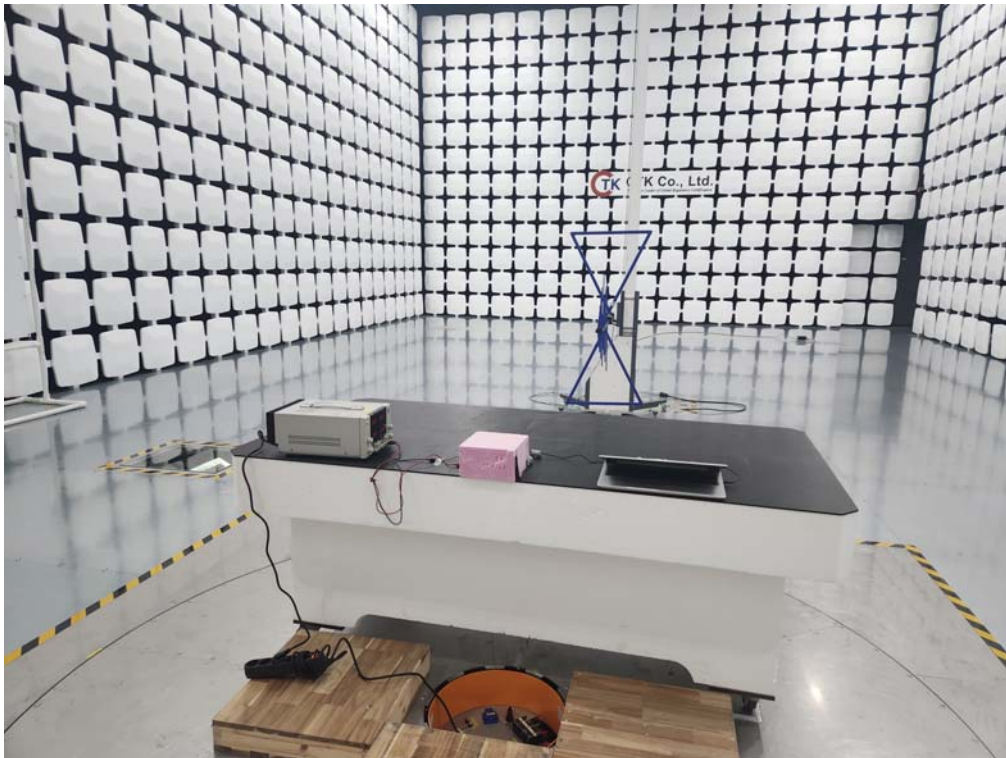

30 MHz to 1 GHz