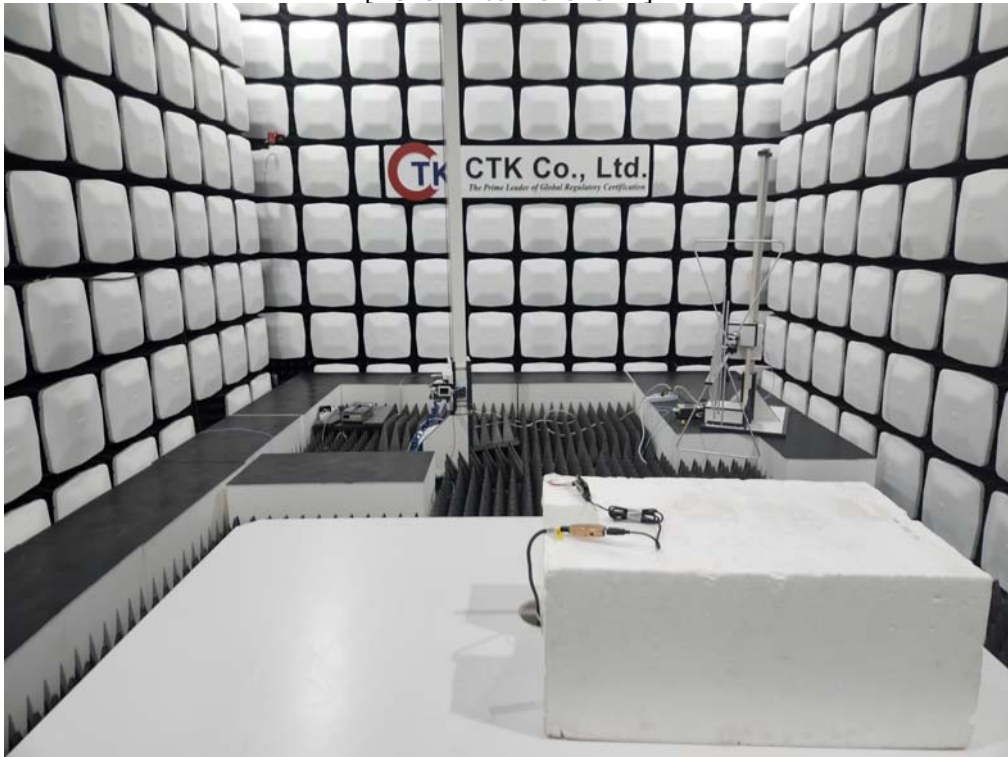

[18 GHz to 26.5 GHz]