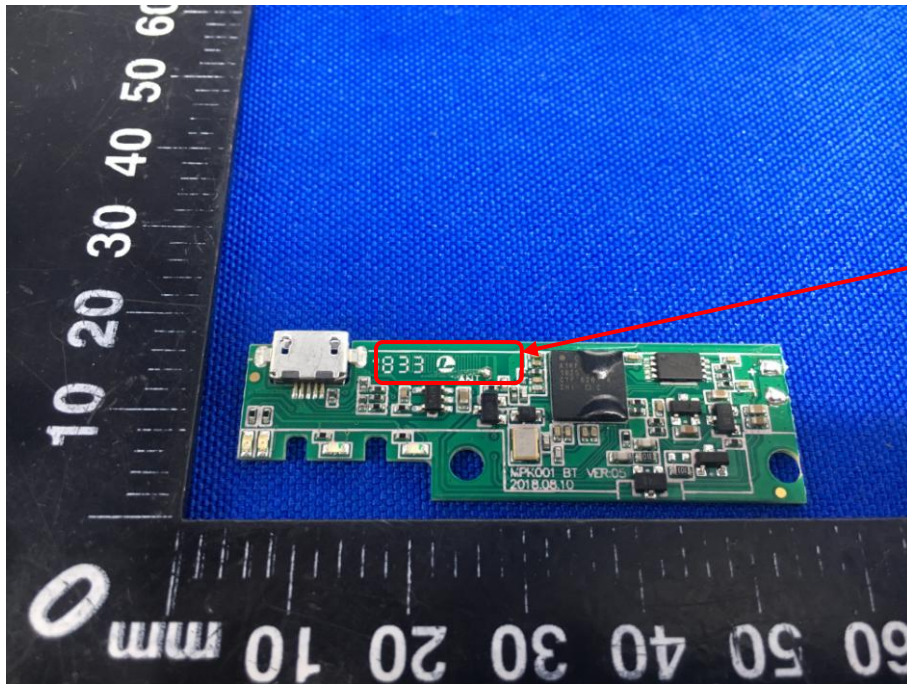

Appendix B: Photographs of EUT

Product: Bluetooth 3.0 Keyboard

Model: MPK001

Internal Photos

Antenna