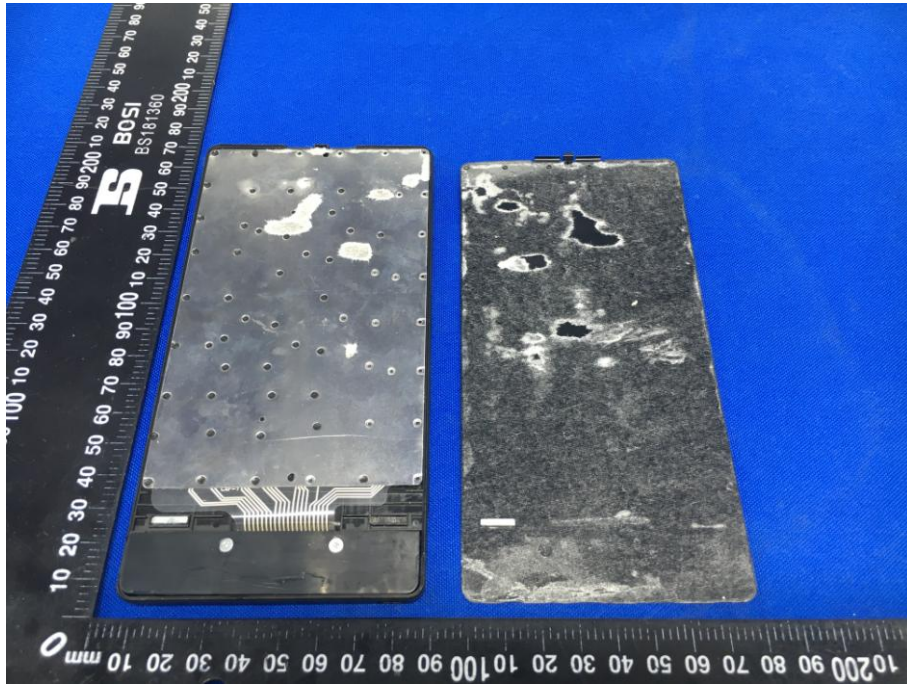

Appendix B: Photographs of EUT

Product: Bluetooth 3.0 Keyboard

Model: MPK001

Internal Photos

Antenna