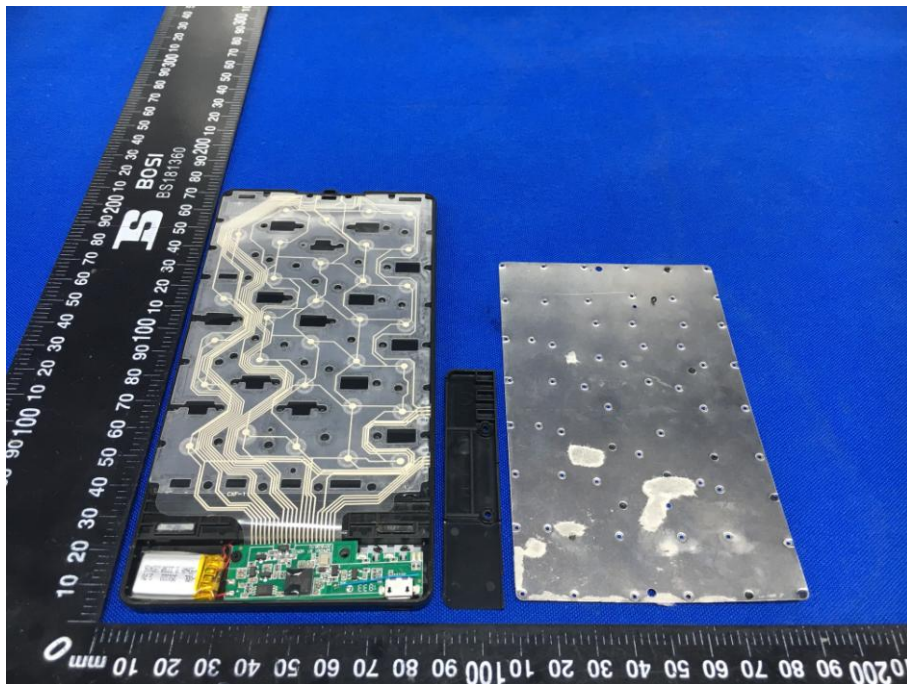

Appendix B: Photographs of EUT

Product: Bluetooth 3.0 Keyboard

Model: MPK001

Internal Photos

Antenna