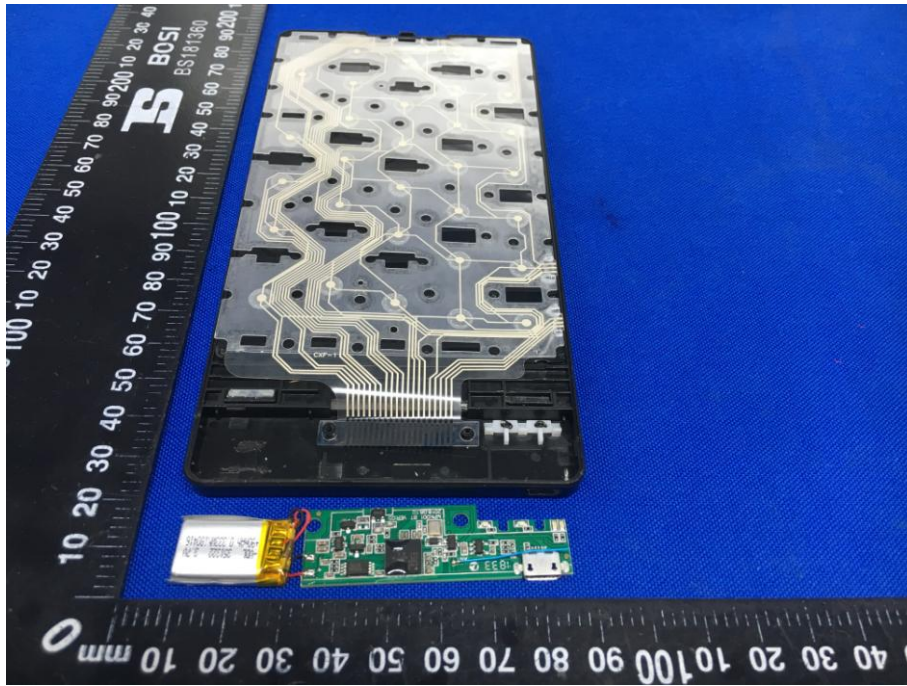

Appendix B: Photographs of EUT

Product: Bluetooth 3.0 Keyboard

Model: MPK001

Internal Photos

Antenna