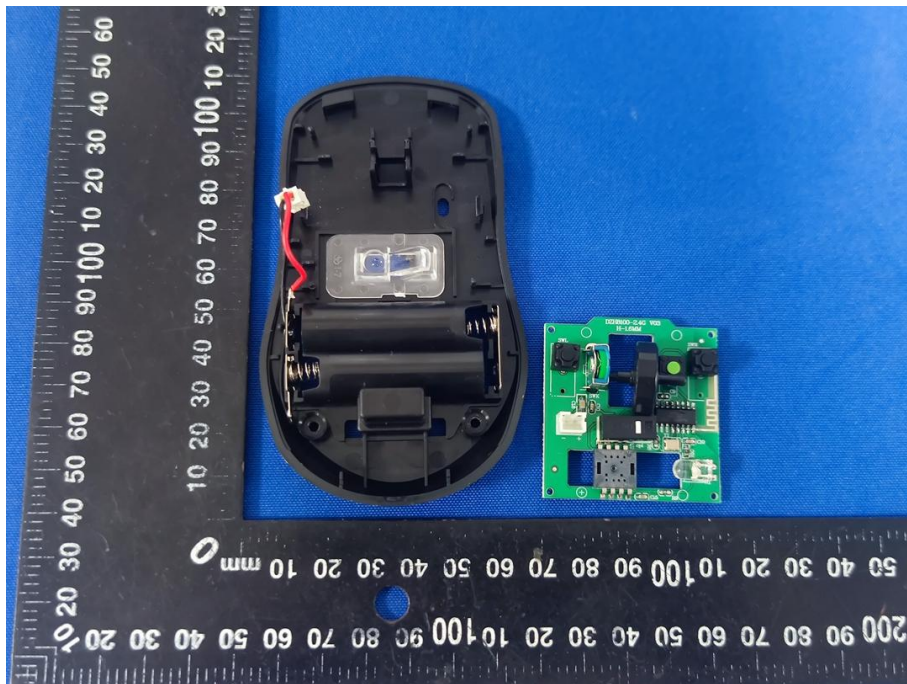

Appendix C: Photographs of EUT

Product: 2.4G Wireless Mouse

Model: DM8100

Internal Photos

Antenna