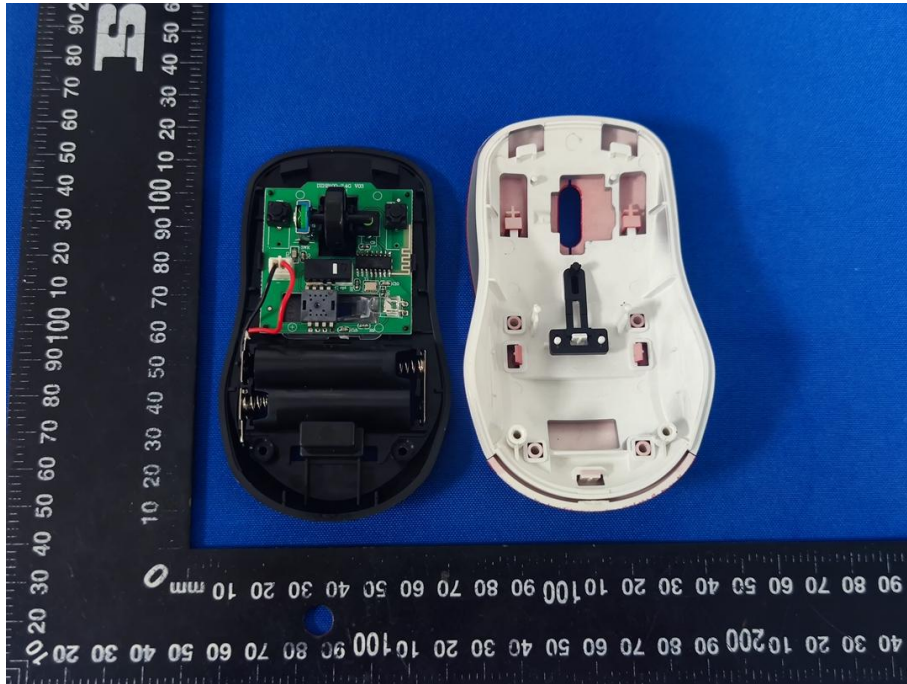

Appendix C: Photographs of EUT

Product: 2.4G Wireless Mouse

Model: DM8100

Internal Photos

Antenna