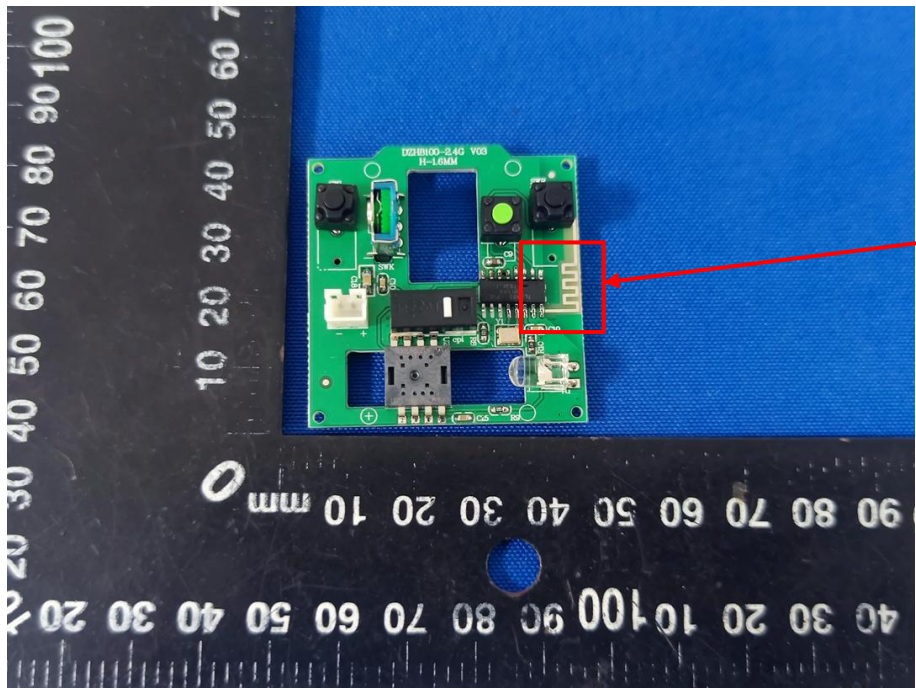

Appendix C: Photographs of EUT

Product: 2.4G Wireless Mouse

Model: DM8100

Internal Photos

Antenna