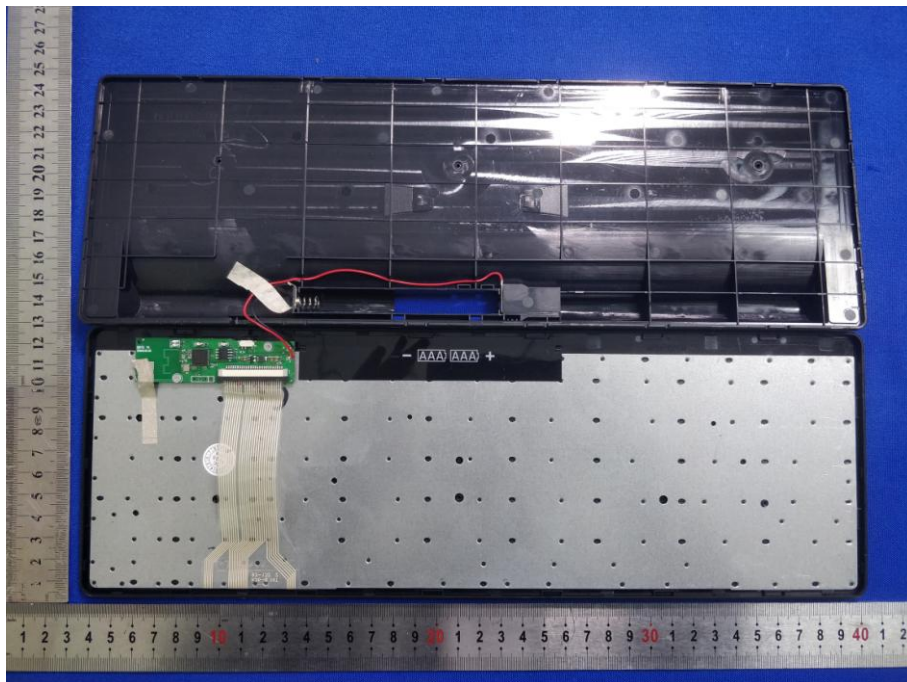

Appendix B: Photographs of EUT

Product: Bluetooth Keyboard

Model: B072

Internal Photos

Antenna