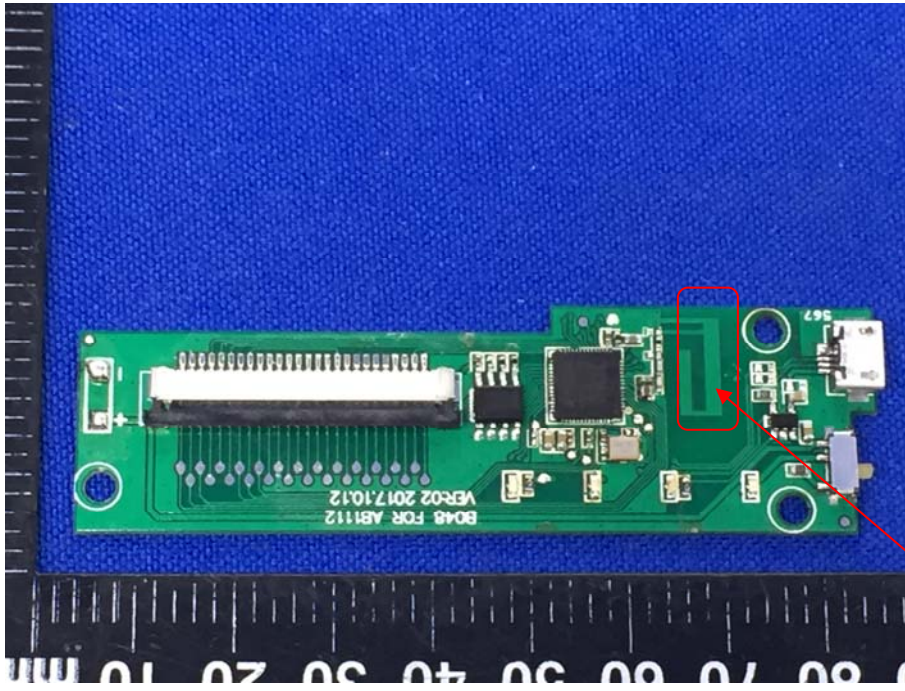

Appendix B: Photographs of EUT

Product: Bluetooth Keyboard

Model: B048

Internal Photos

Antenna