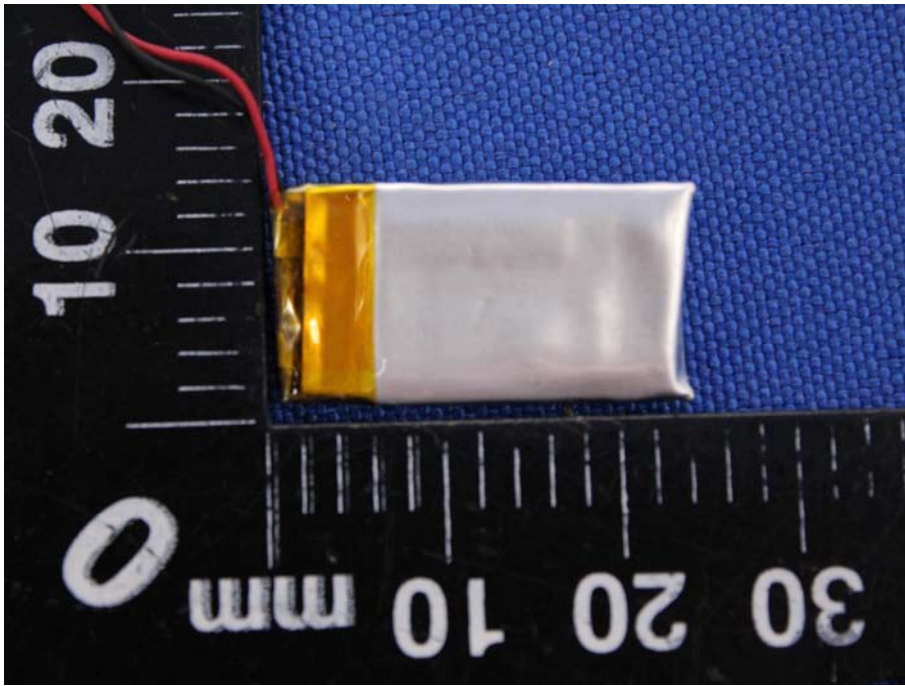

Appendix B: Photographs of EUT

Product: Bluetooth Keyboard

Model: B047

Internal Photos

Antenna