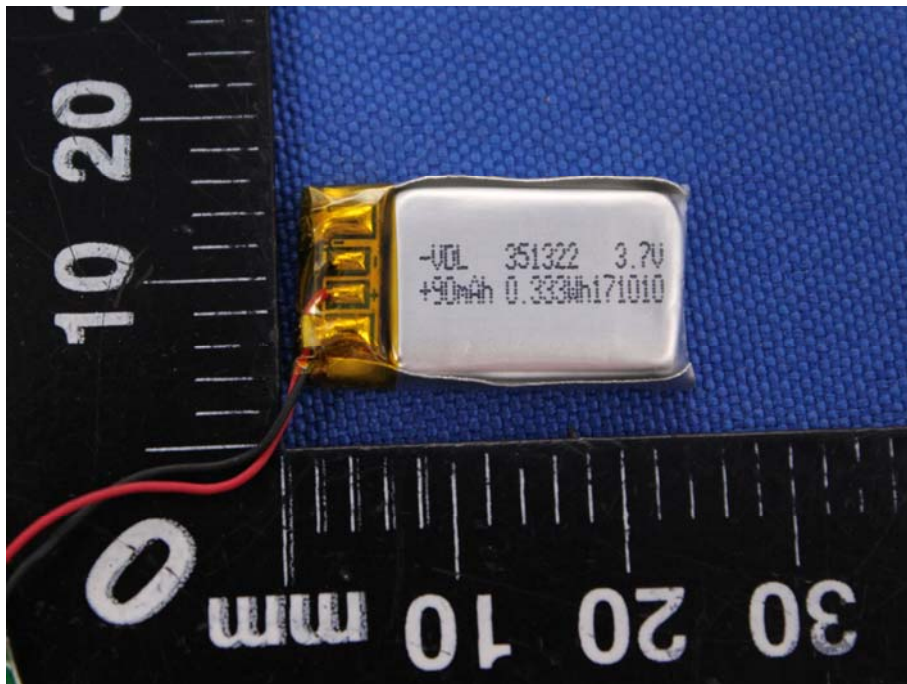

Appendix B: Photographs of EUT

Product: Bluetooth Keyboard

Model: B047

Internal Photos

Antenna