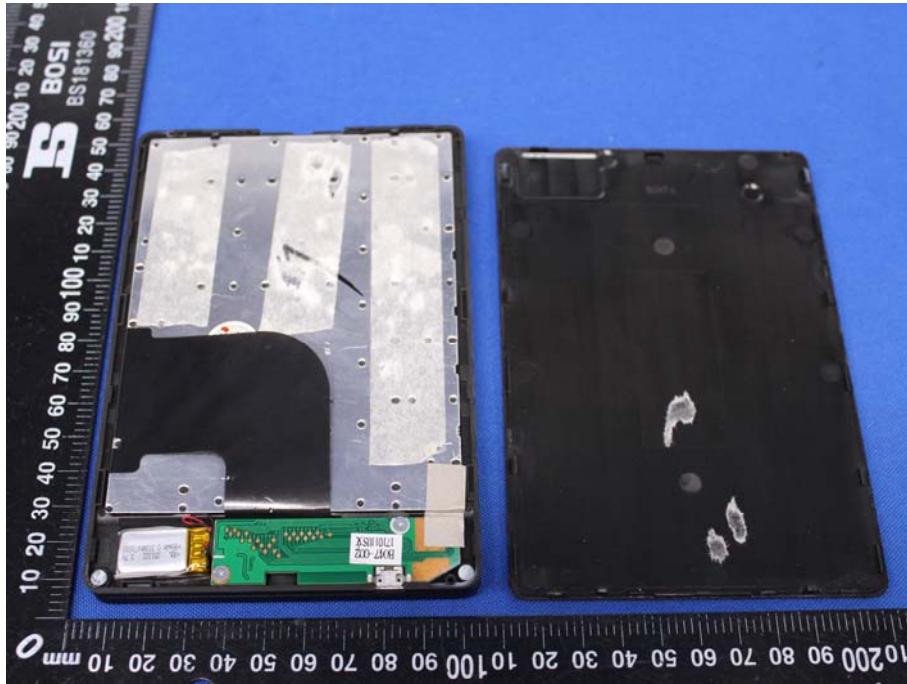

Appendix B: Photographs of EUT

Product: Bluetooth Keyboard

Model: B047

Internal Photos

Antenna