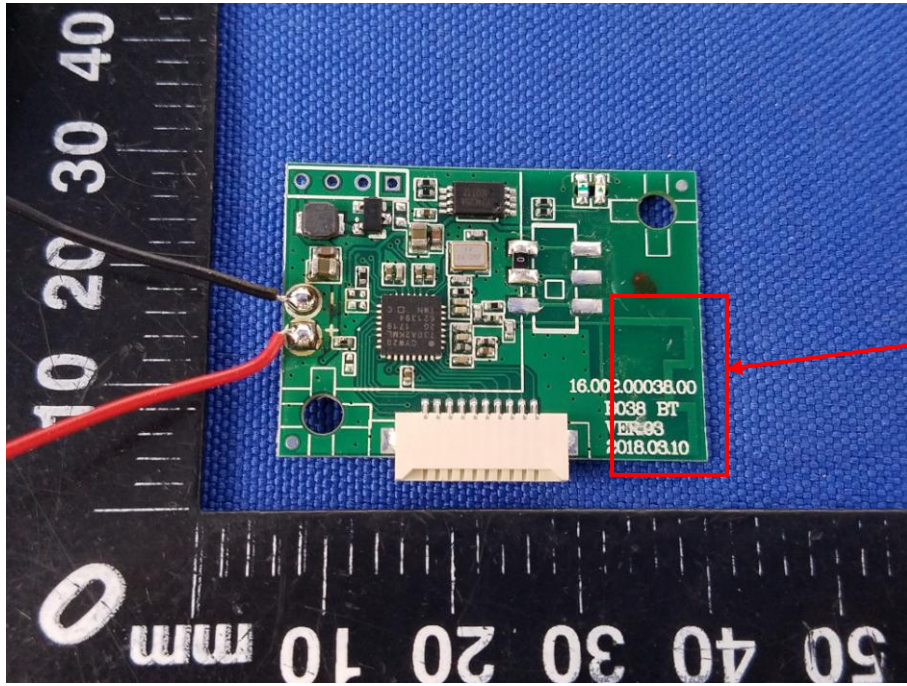

## Appendix B: Photographs of EUT

Product: Bluetooth Keypad

Model: B038

Internal Photos

Antenna