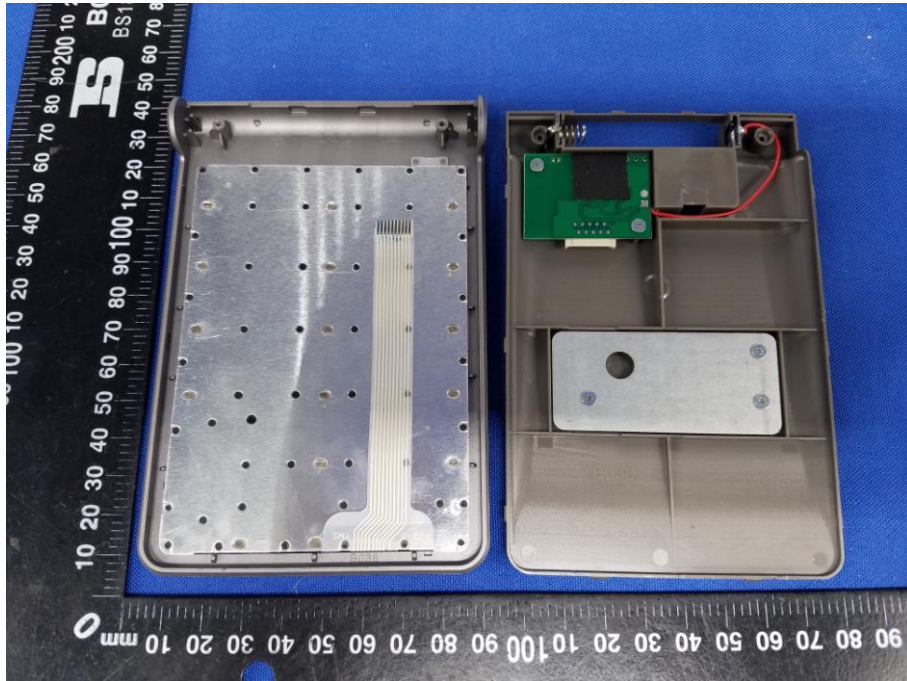

## Appendix B: Photographs of EUT

Product: Bluetooth Keypad

Model: B038

Internal Photos

Antenna