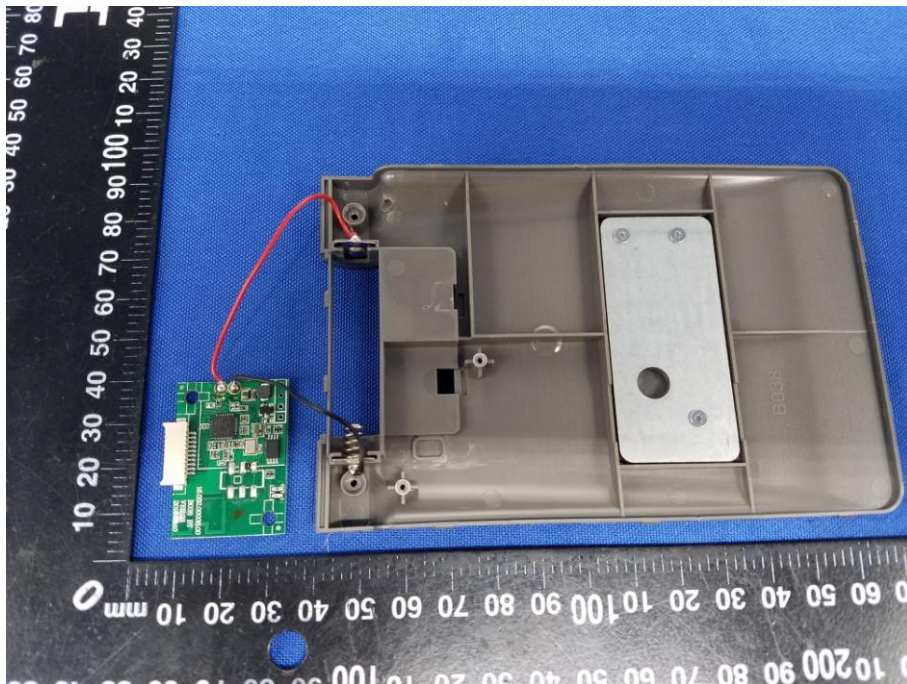

## Appendix B: Photographs of EUT

Product: Bluetooth Keypad

Model: B038

Internal Photos

Antenna