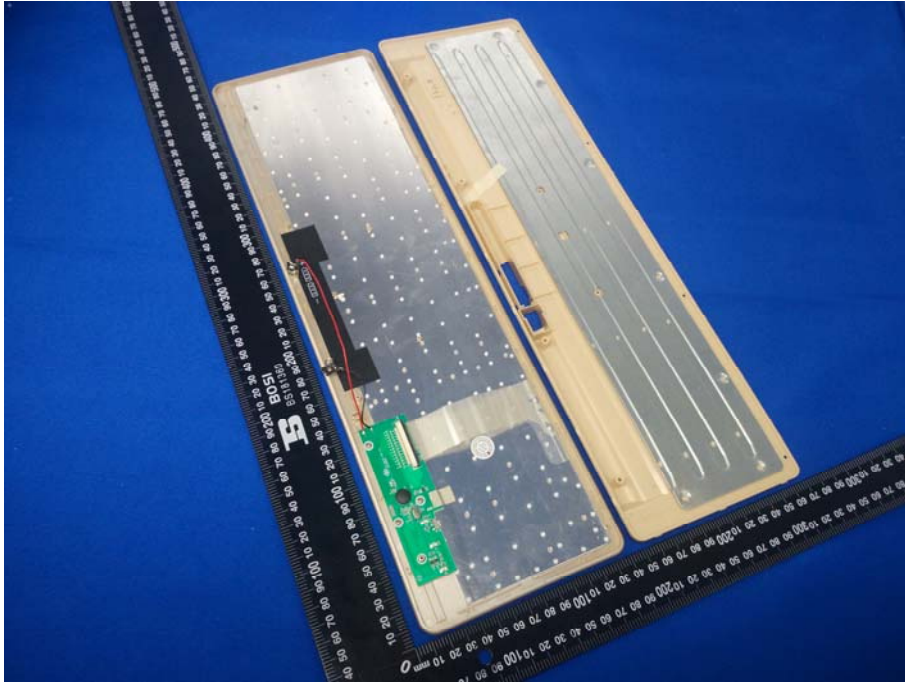

Product: Wireless Keyboard

Model: B035 2.4G

Internal Photos

Antenna