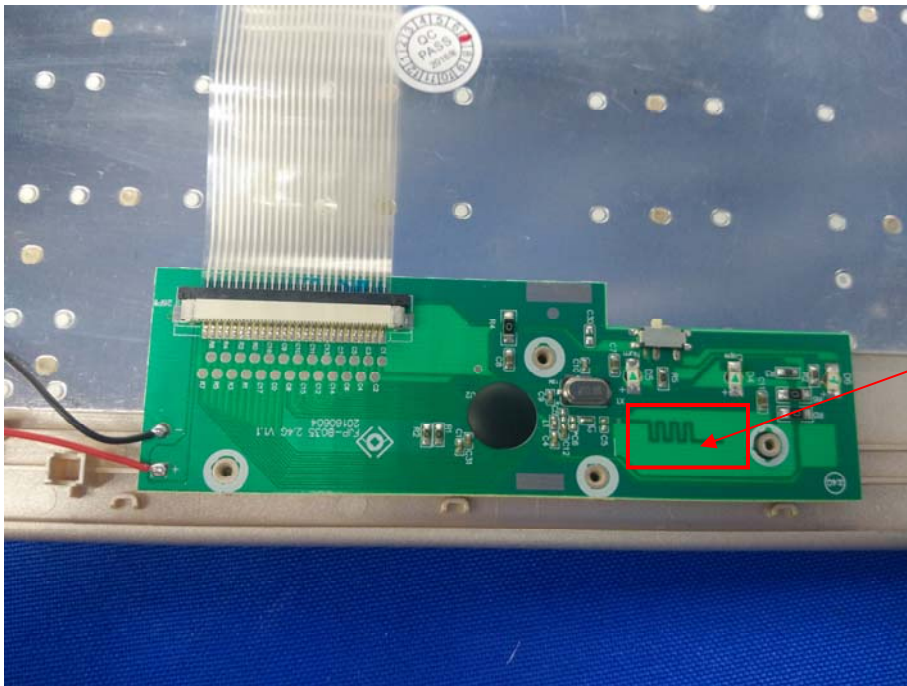

Product: Wireless Keyboard

Model: B035 2.4G

Internal Photos

Antenna