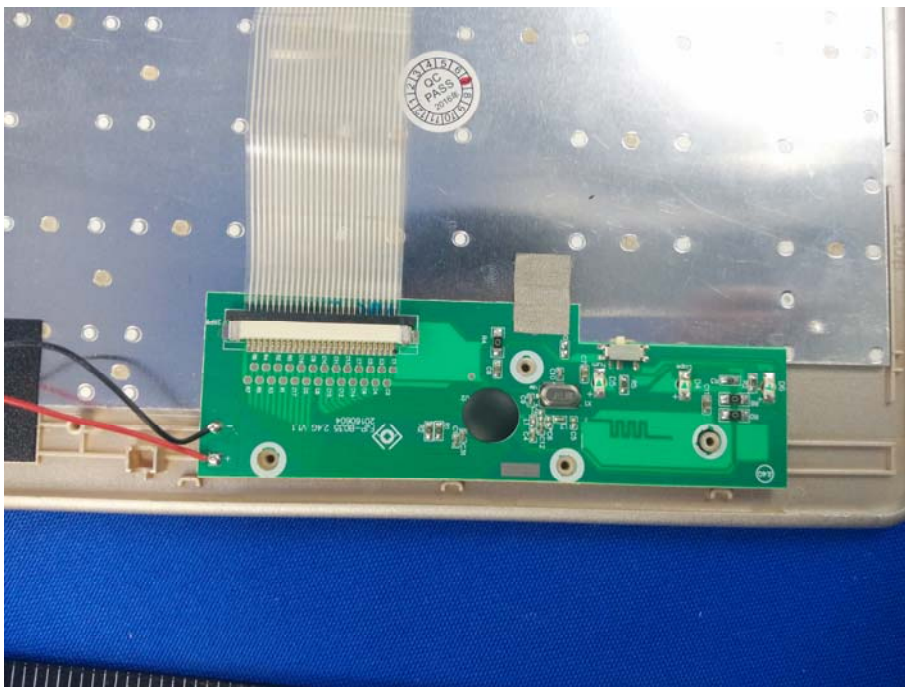

Product: Wireless Keyboard

Model: B035 2.4G

Internal Photos

Antenna