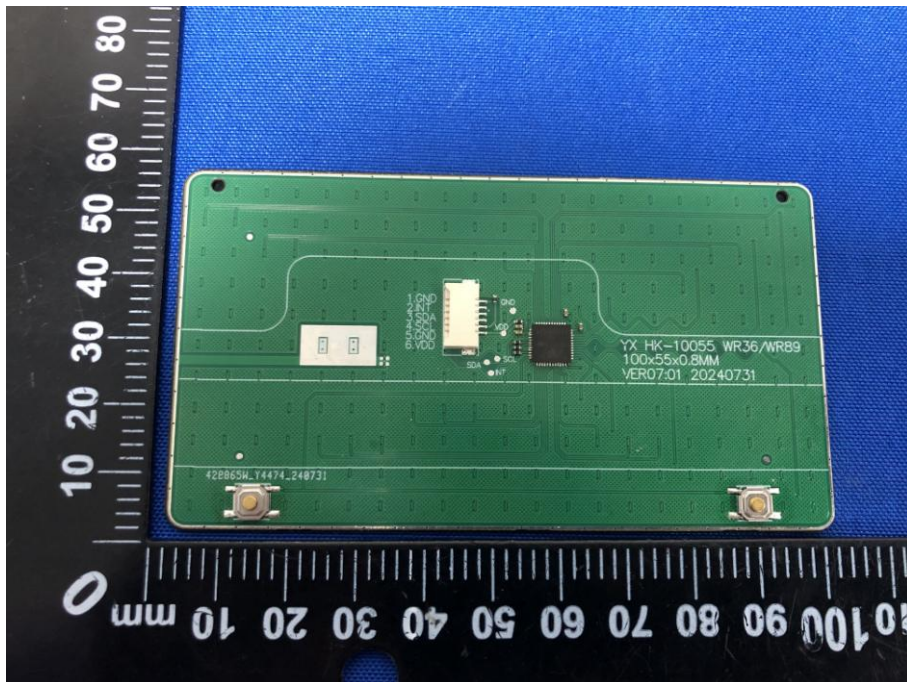

# Appendix C: Photographs of EUT

Product: Bluetooth Keyboard

Model: WR36

Internal Photos

Antenna