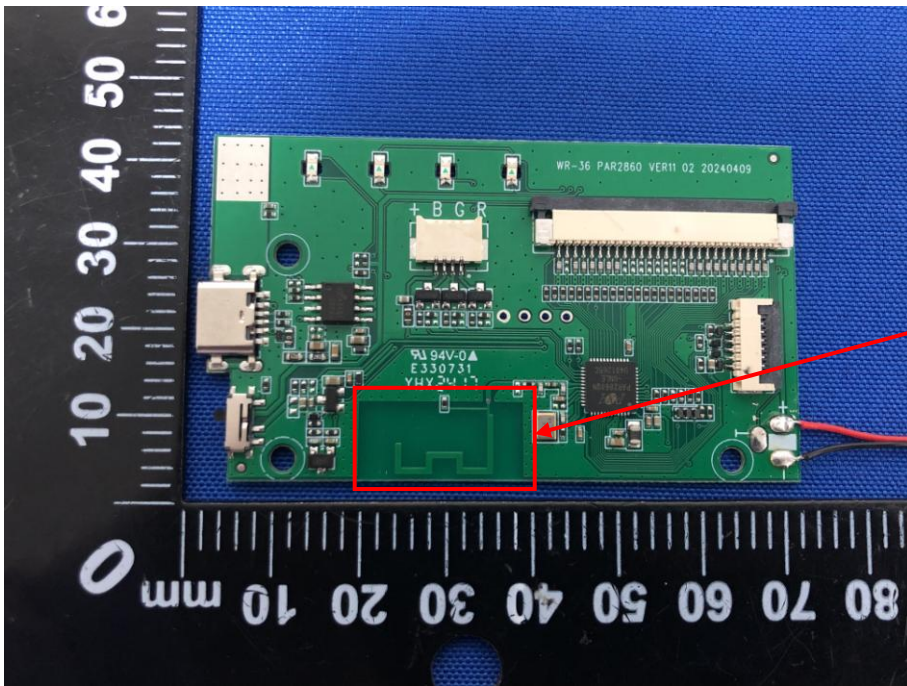

# Appendix C: Photographs of EUT

Product: Bluetooth Keyboard

Model: WR36

Internal Photos

Antenna