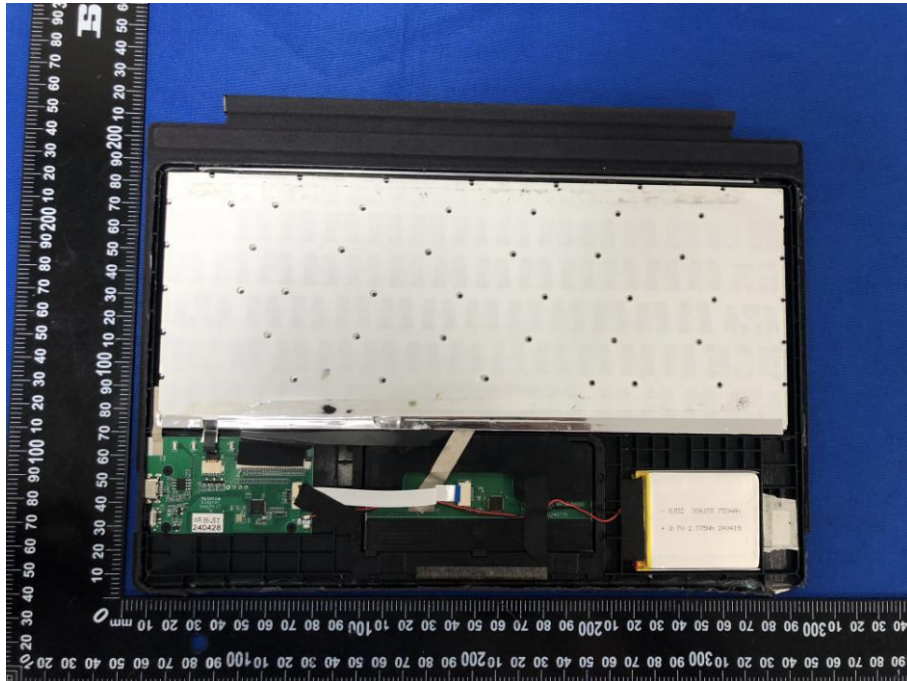

# Appendix C: Photographs of EUT

Product: Bluetooth Keyboard

Model: WR36

Internal Photos

Antenna