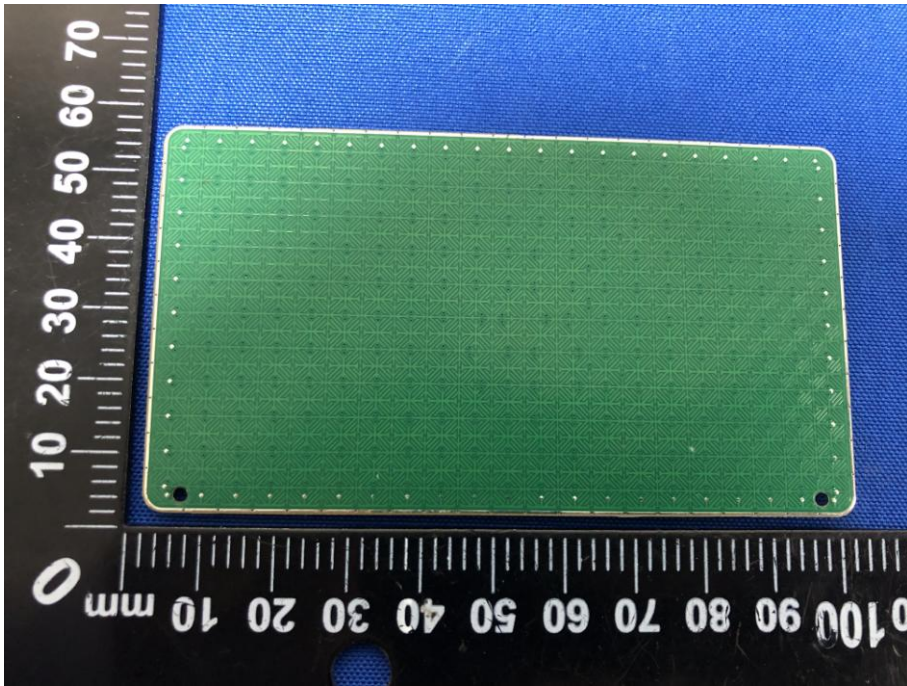

# Appendix C: Photographs of EUT

Product: Bluetooth Keyboard

Model: WR36

Internal Photos

Antenna