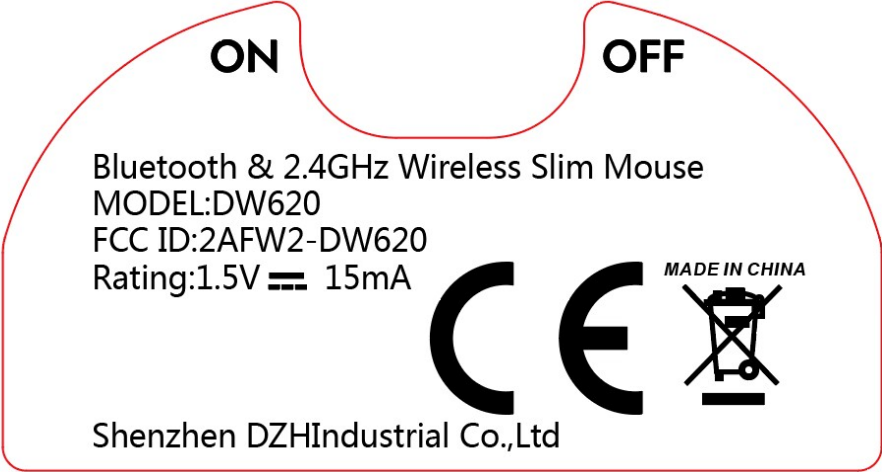

Label Artwork and Location

Model: DW620

Label:

Size: L*W=30.069*15.984mm

Location