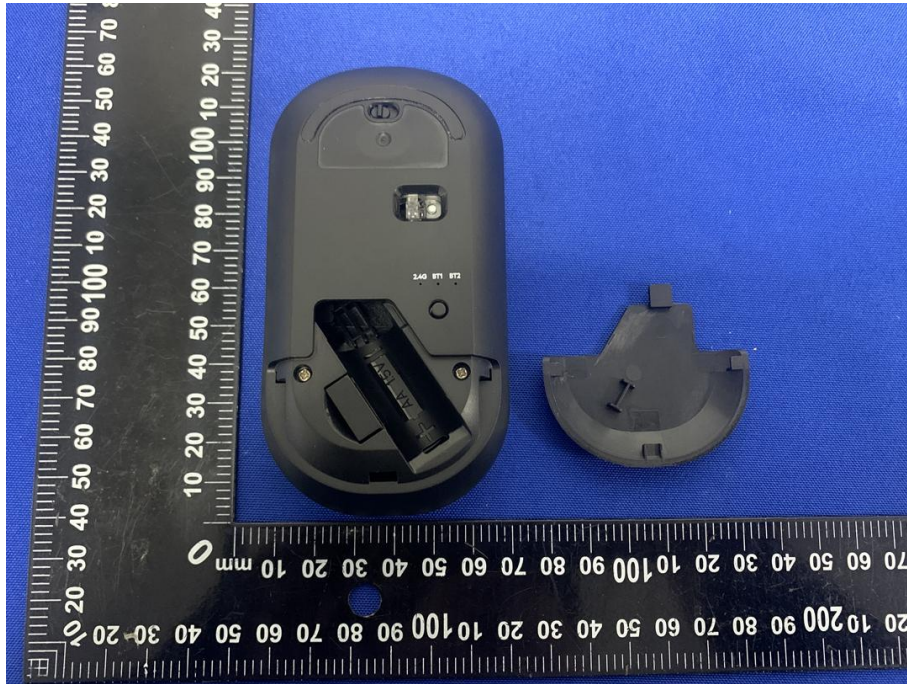

Appendix C: Photographs of EUT

Product: Bluetooth & 2.4GHz Wireless Slim Mouse

Model: DW620

Internal Photos

Antenna