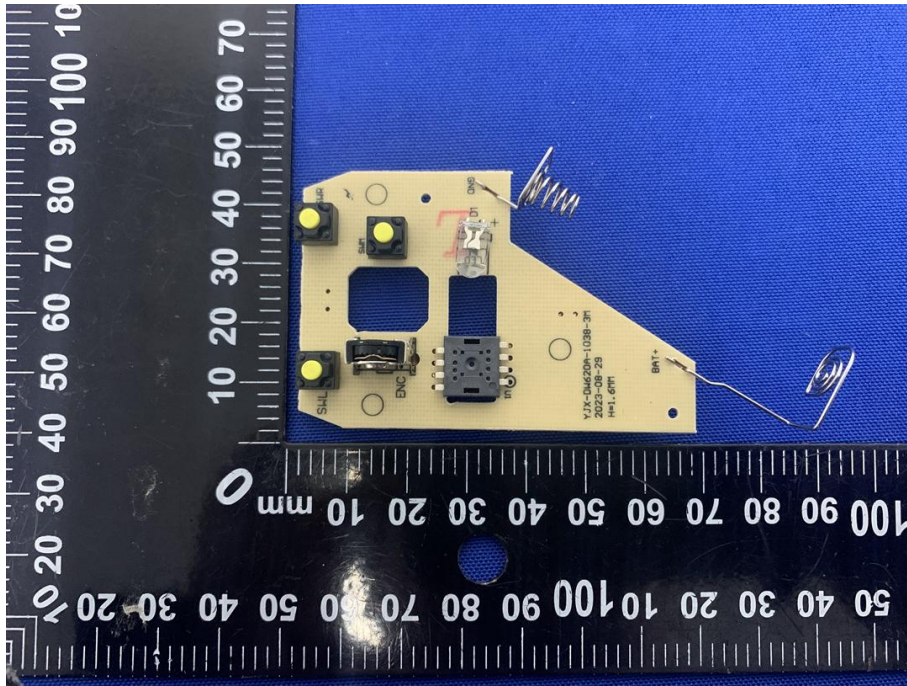

Appendix C: Photographs of EUT

Product: Bluetooth & 2.4GHz Wireless Slim Mouse

Model: DW620

Internal Photos

Antenna