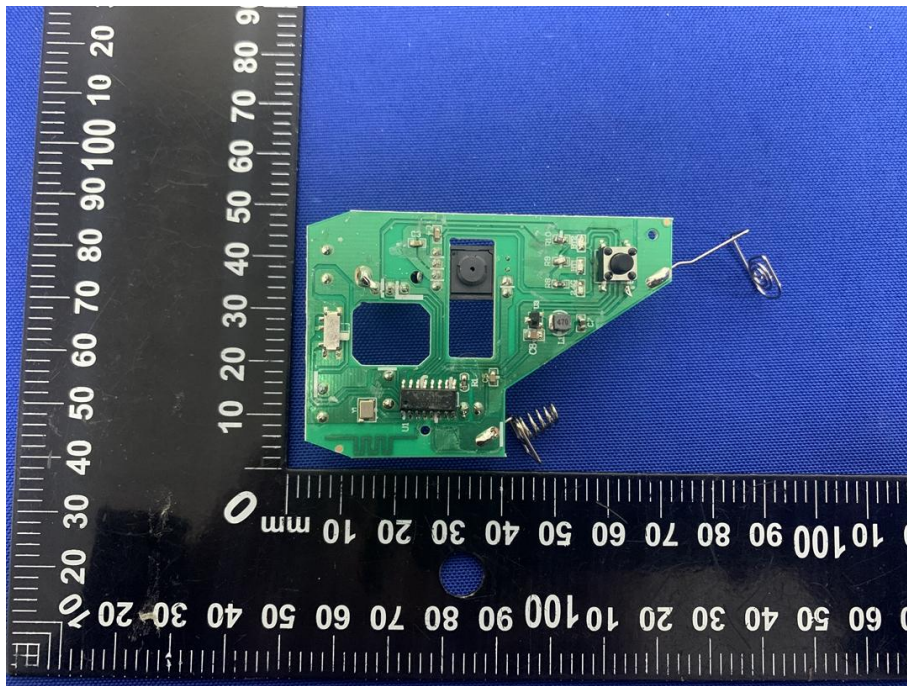

Appendix C: Photographs of EUT

Product: Bluetooth & 2.4GHz Wireless Slim Mouse

Model: DW620

Internal Photos

Antenna