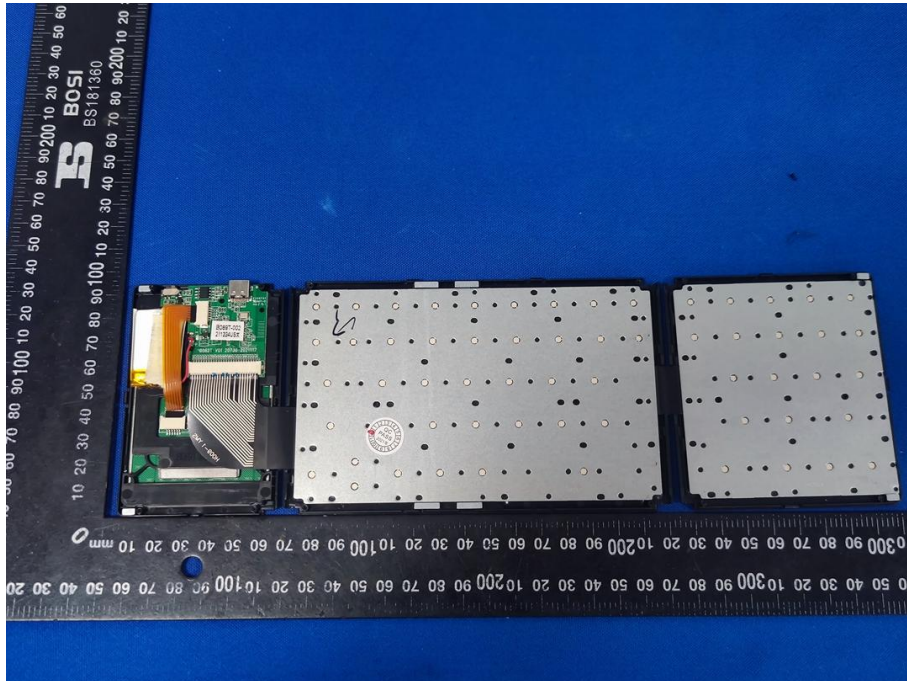

Appendix C: Photographs of EUT

Product: Bluetooth 5.1 Keyboard

Model: B089T

Internal Photos

Antenna