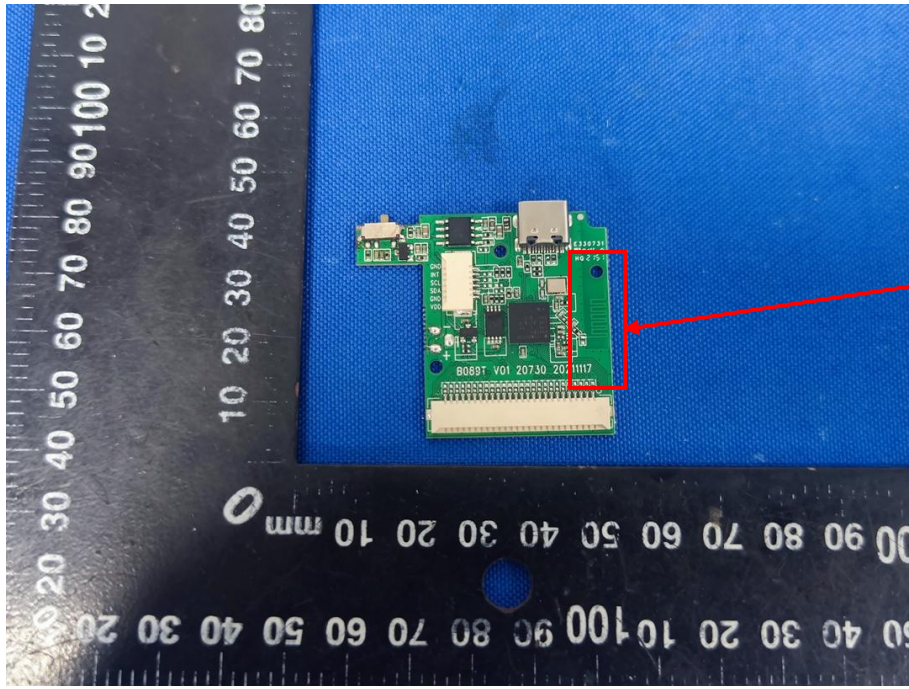

Appendix C: Photographs of EUT

Product: Bluetooth 5.1 Keyboard

Model: B089T

Internal Photos

Antenna