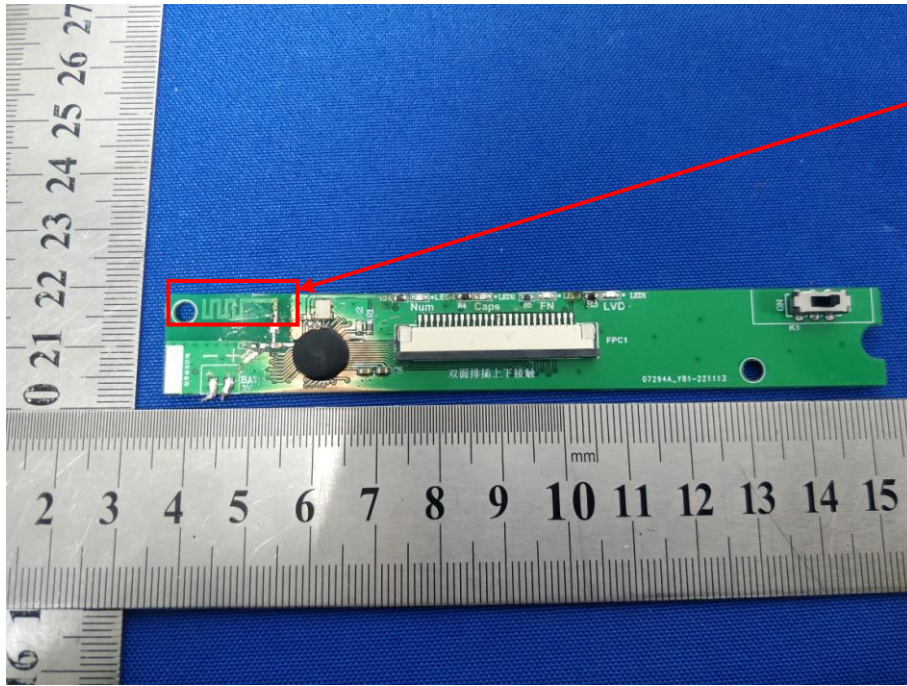

Appendix C: Photographs of EUT

Product: 2.4G keyboard

Model: B086

Internal Photos

Antenna