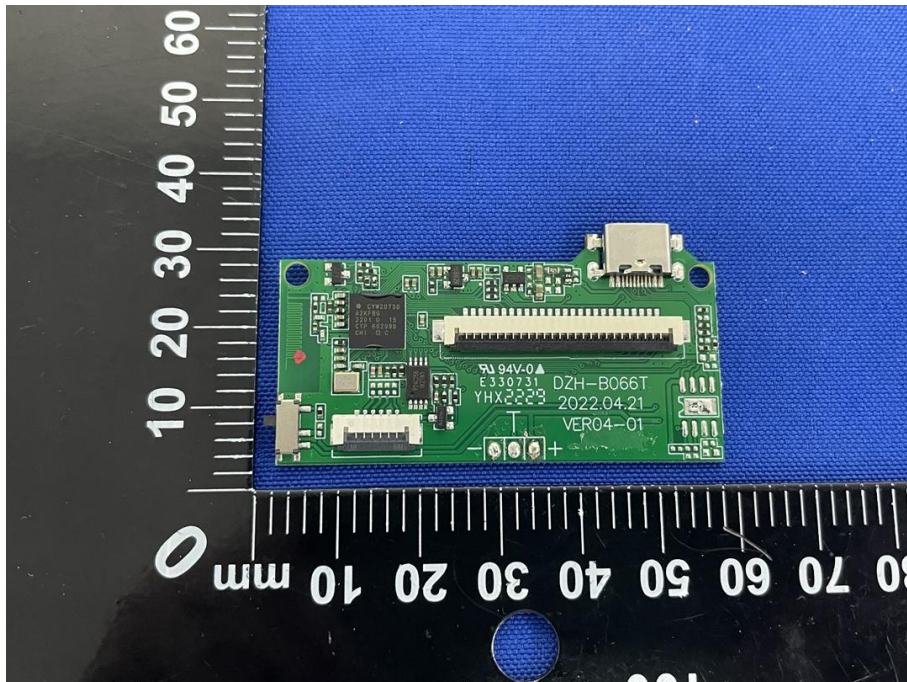

Appendix C: Photographs of EUT

Product: Full-size Folding Bluetooth keyboard

Model: B066T

Internal Photos

Antenna