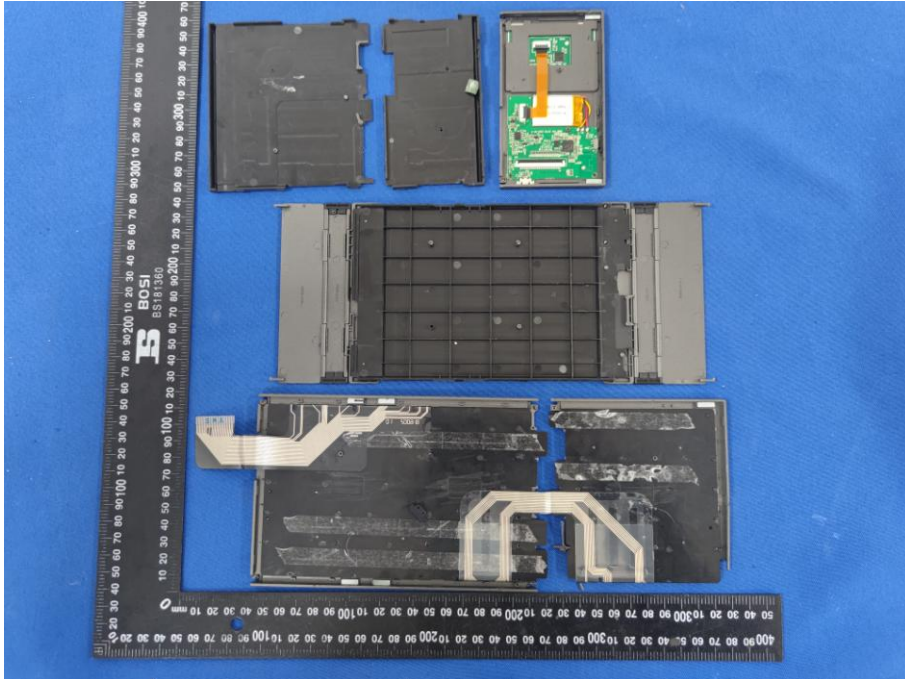

Appendix B: Photographs of EUT

Product: Bluetooth Keyboard

Model: B066

Internal Photos

ANT