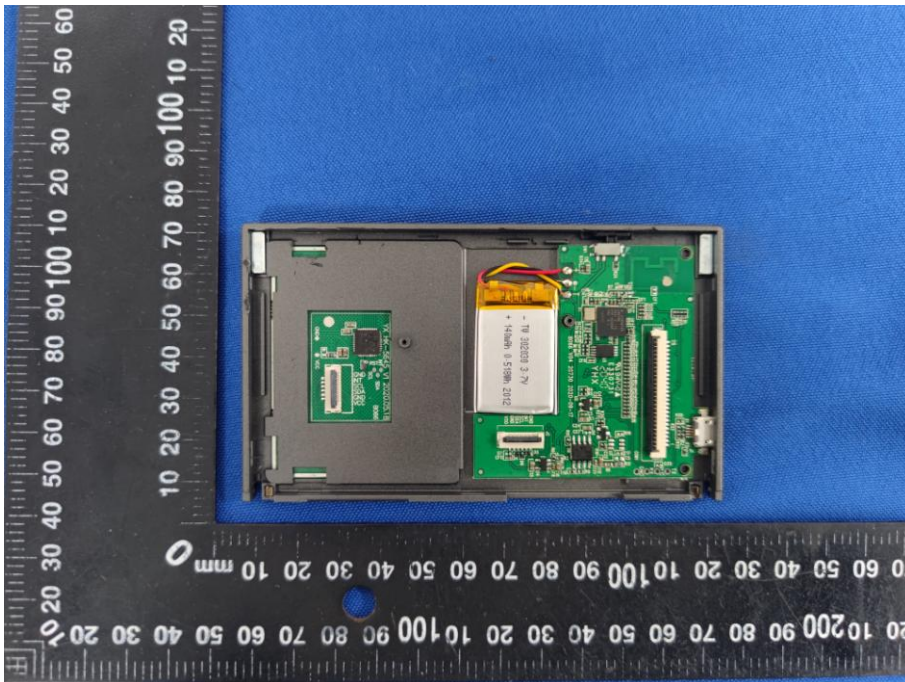

Appendix B: Photographs of EUT

Product: Bluetooth Keyboard

Model: B066

Internal Photos

ANT