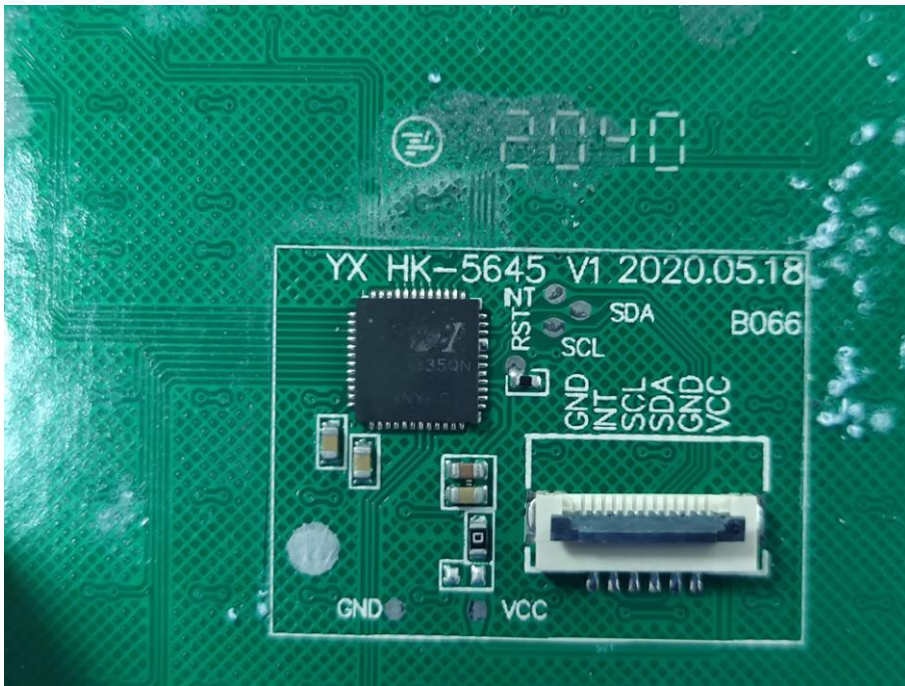

Appendix B: Photographs of EUT

Product: Bluetooth Keyboard

Model: B066

Internal Photos

ANT