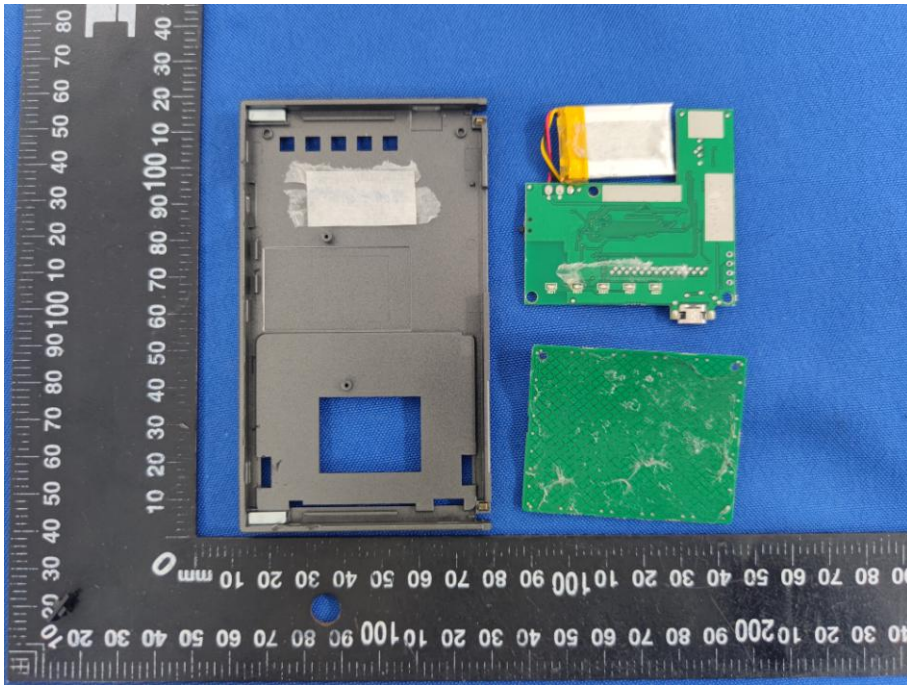

Appendix B: Photographs of EUT

Product: Bluetooth Keyboard

Model: B066

Internal Photos

ANT