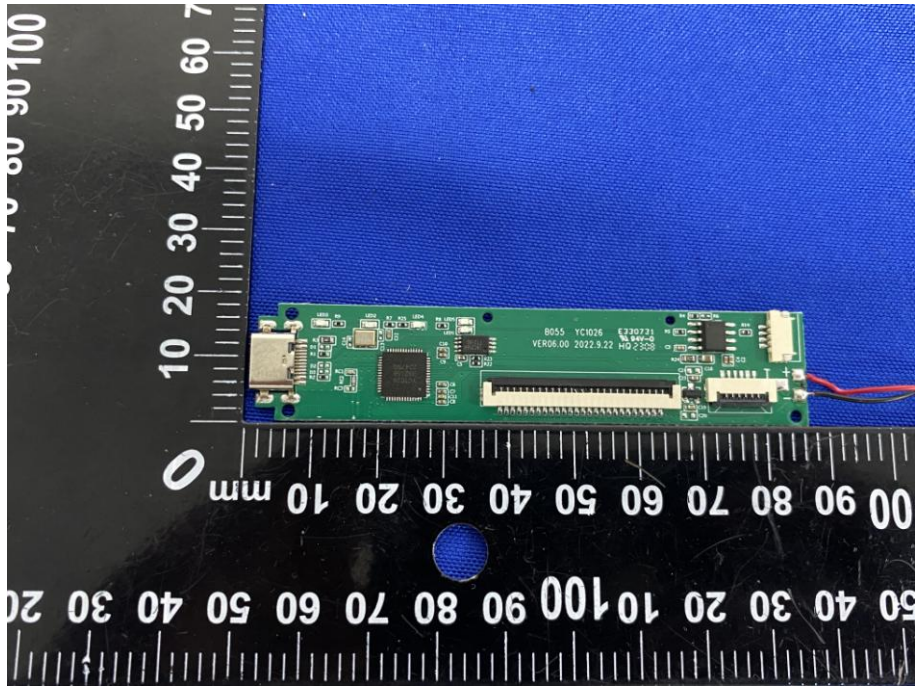

Appendix C: Photographs of EUT

Product: Bluetooth Keyboard

Model: B055

Internal Photos

Antenna