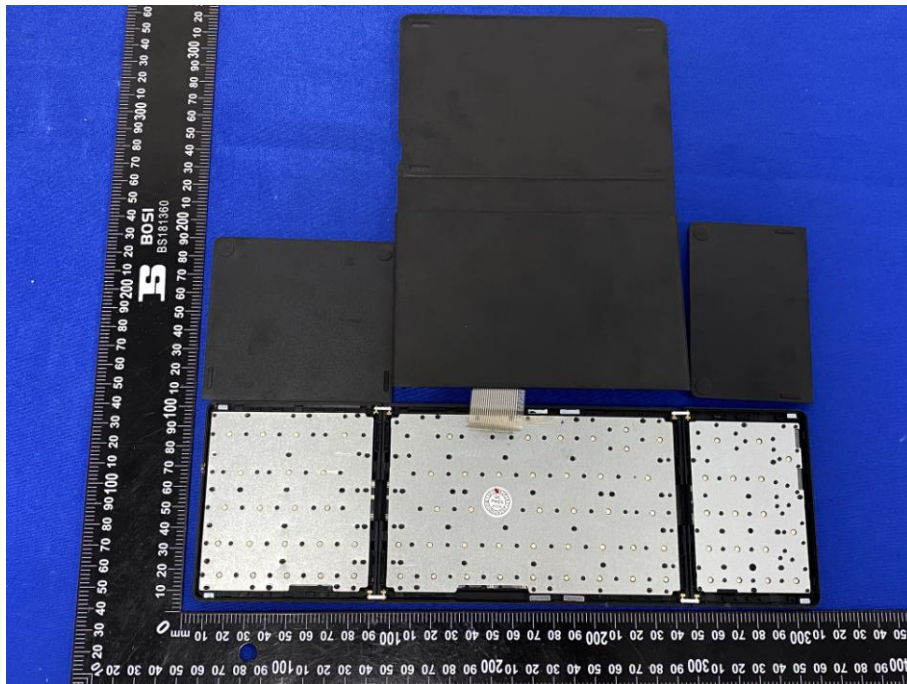

Appendix C: Photographs of EUT

Product: Bluetooth Keyboard

Model: B055

Internal Photos

Antenna