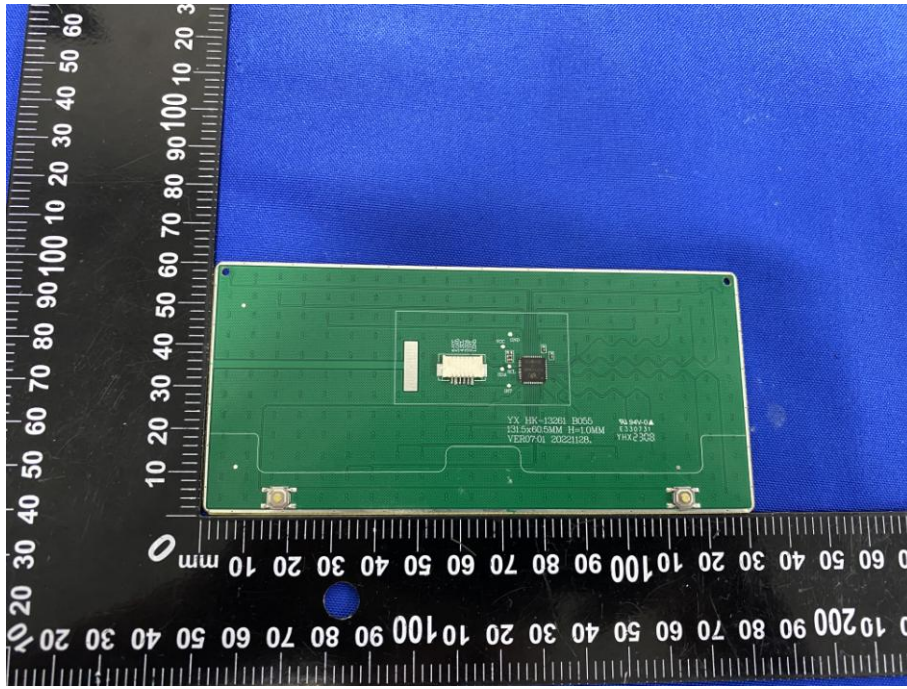

Appendix C: Photographs of EUT

Product: Bluetooth Keyboard

Model: B055

Internal Photos

Antenna