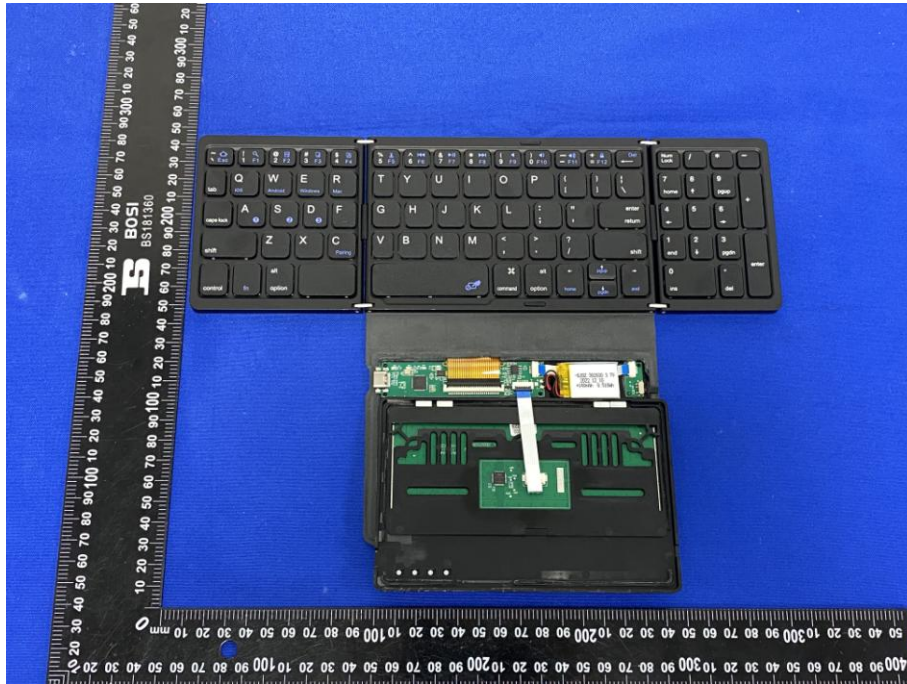

Appendix C: Photographs of EUT

Product: Bluetooth Keyboard

Model: B055

Internal Photos

Antenna