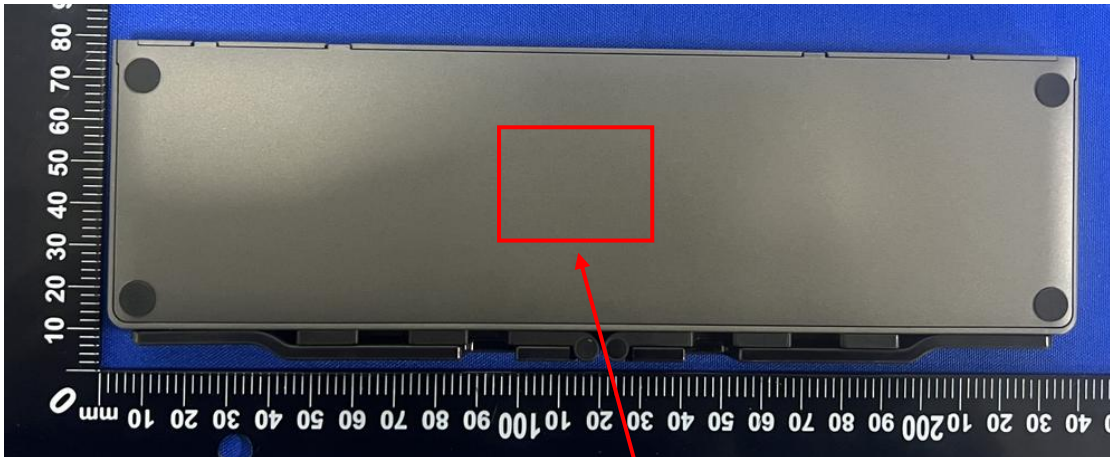

Label Artwork and Location

Model: B048PLUS

Label:

Size: L*W= 40*35mm

Location