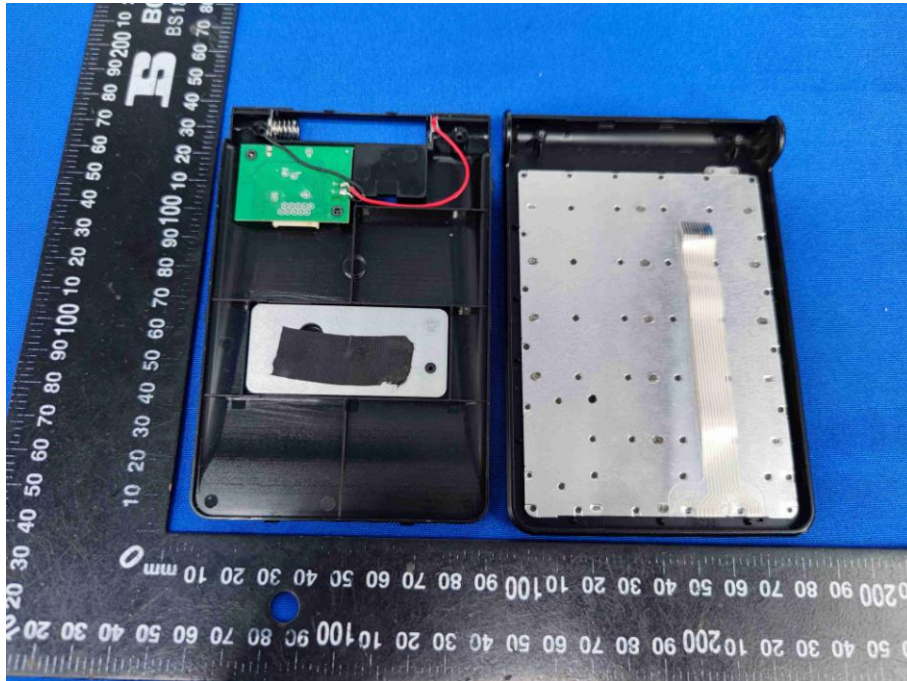

Appendix B: Photographs of EUT

Product: 2.4G Wireless Keypad

Model: B038

Internal Photos

Antenna