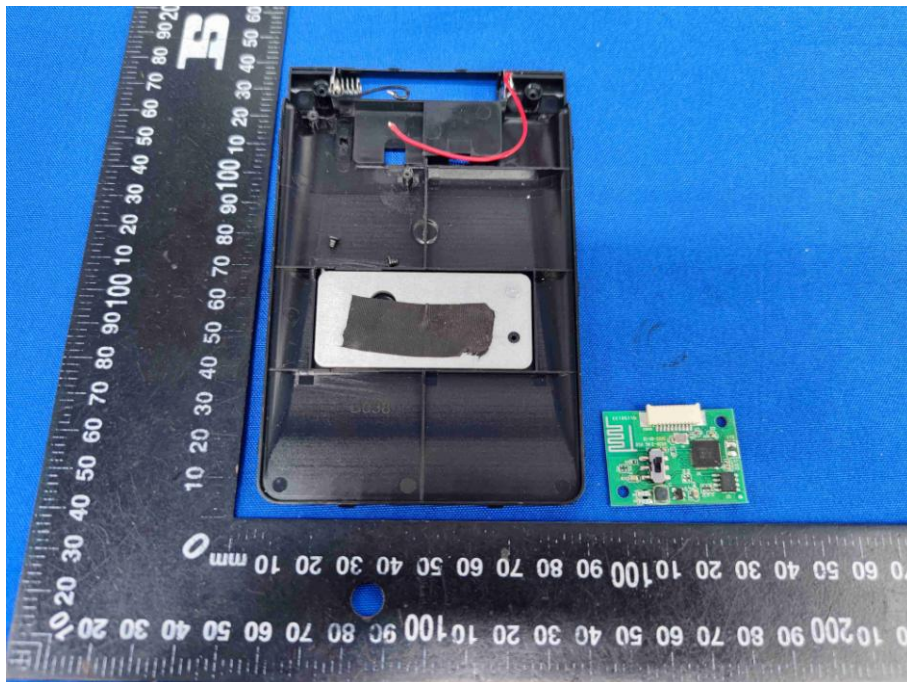

Appendix B: Photographs of EUT

Product: 2.4G Wireless Keypad

Model: B038

Internal Photos

Antenna