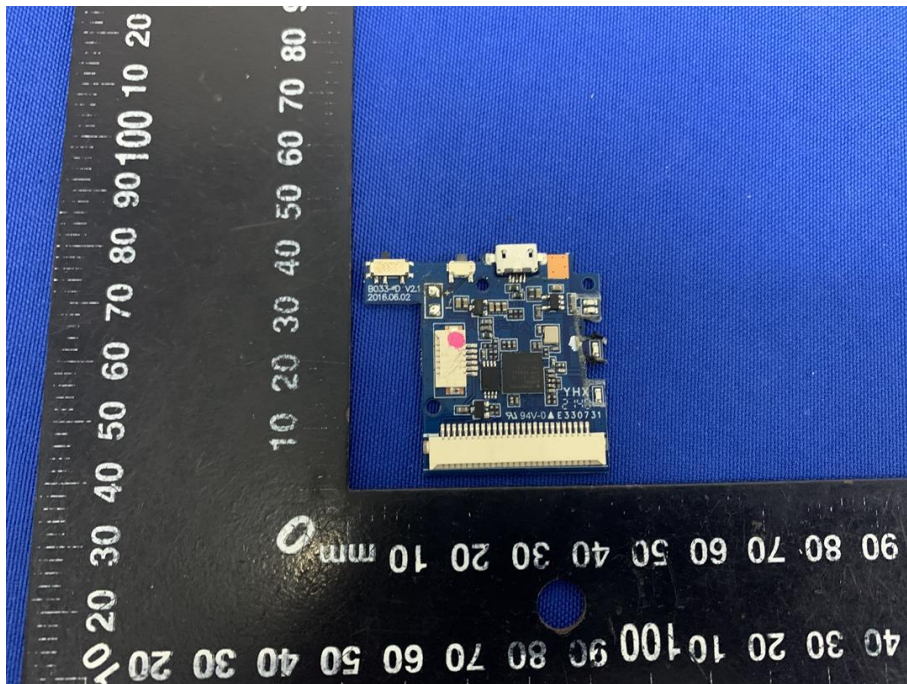

Appendix C: Photographs of EUT

Product: Bluetooth Keyboard

Model: B033

Internal Photos

Antenna