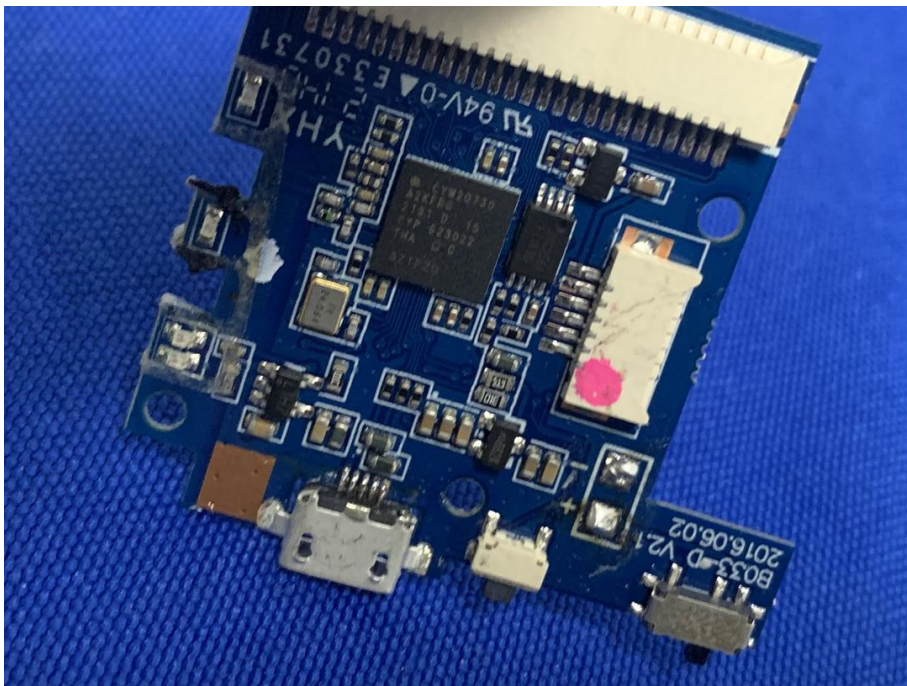

Appendix C: Photographs of EUT

Product: Bluetooth Keyboard

Model: B033

Internal Photos

Antenna