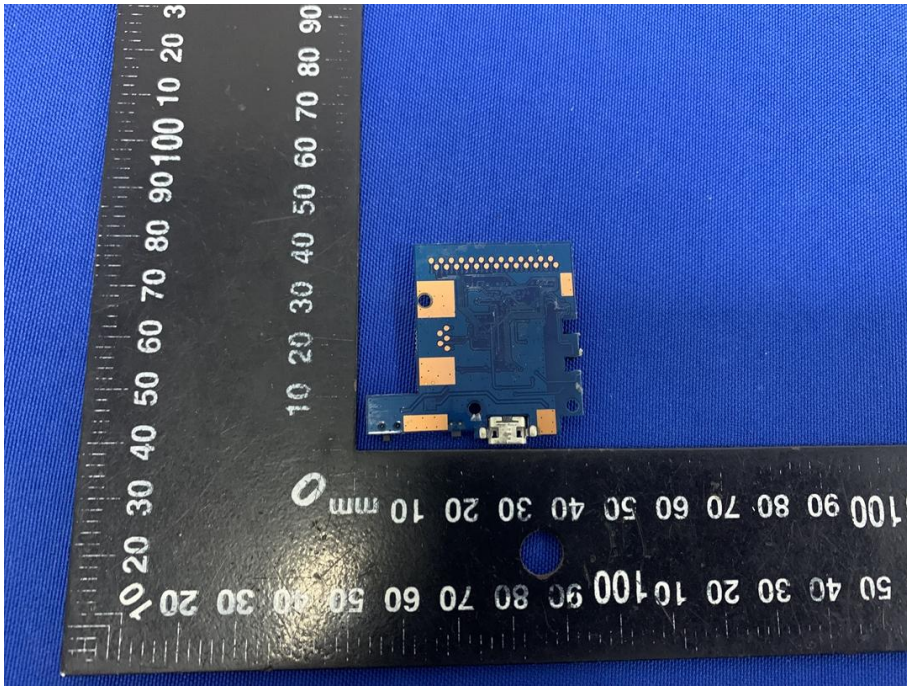

Appendix C: Photographs of EUT

Product: Bluetooth Keyboard

Model: B033

Internal Photos

Antenna