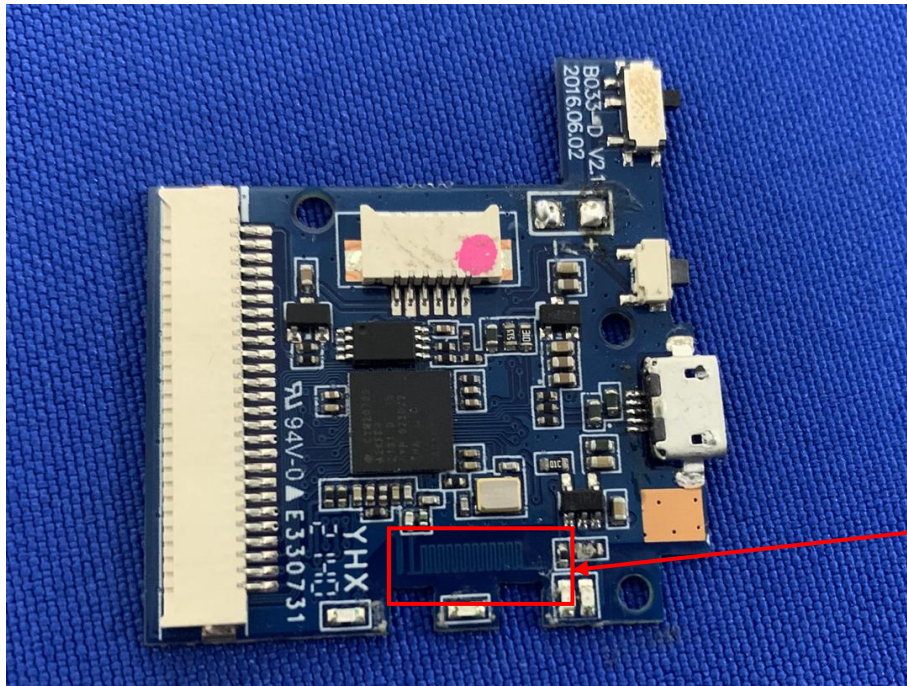

Appendix C: Photographs of EUT

Product: Bluetooth Keyboard

Model: B033

Internal Photos

Antenna