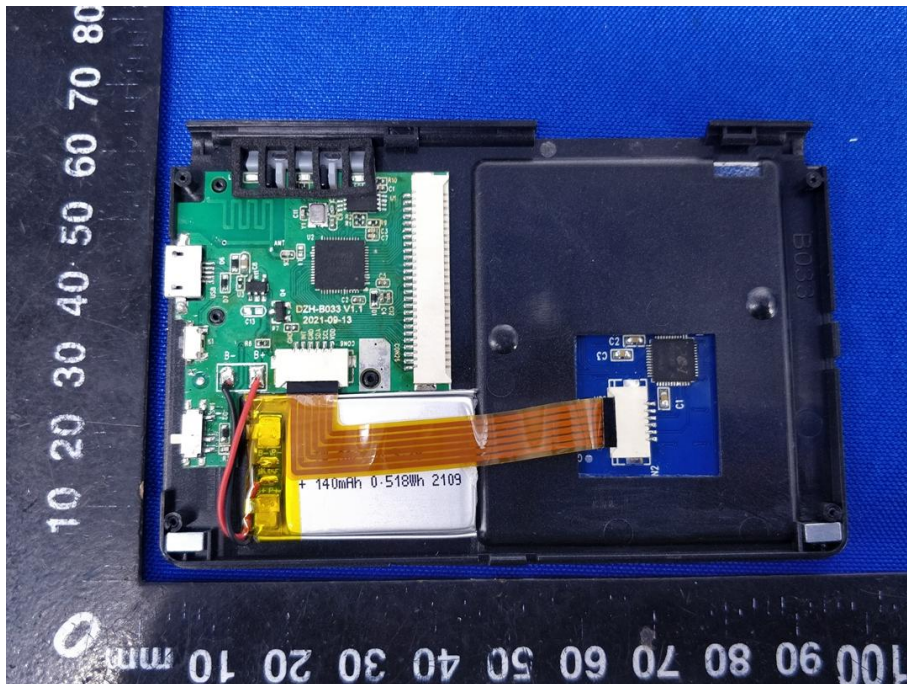

Appendix C: Photographs of EUT

Product: Dual mode wireless keyboard

Model: B033

Internal Photos

Antenna