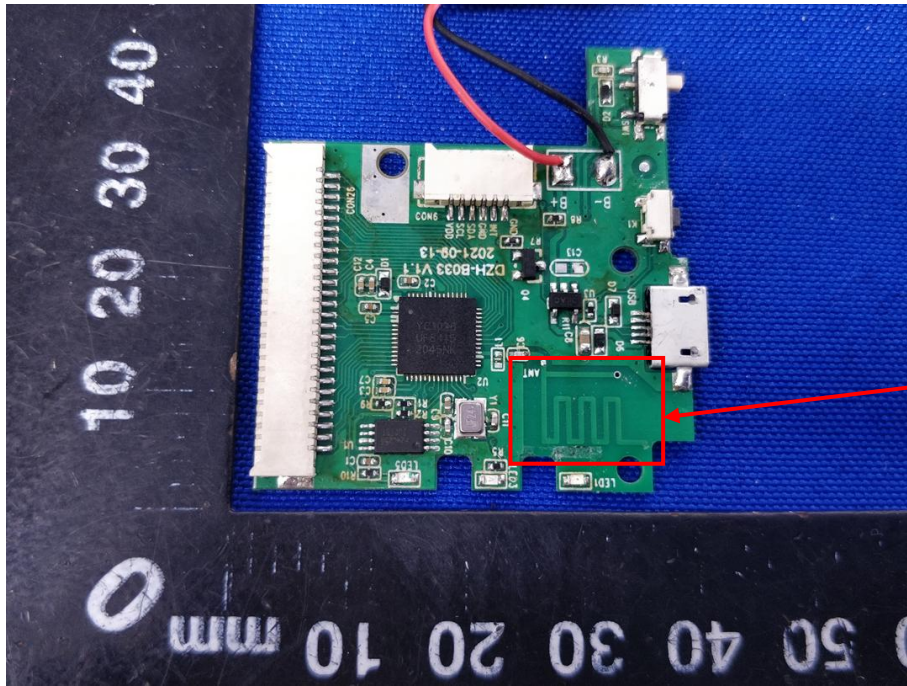

Appendix C: Photographs of EUT

Product: Dual mode wireless keyboard

Model: B033

Internal Photos

Antenna