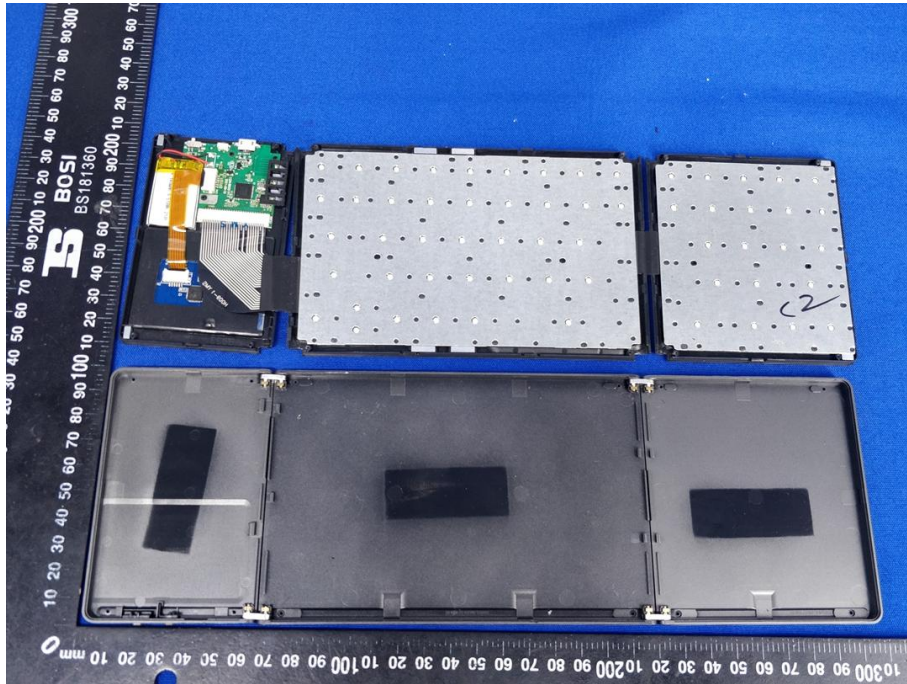

Appendix C: Photographs of EUT

Product: Dual mode wireless keyboard

Model: B033

Internal Photos

Antenna