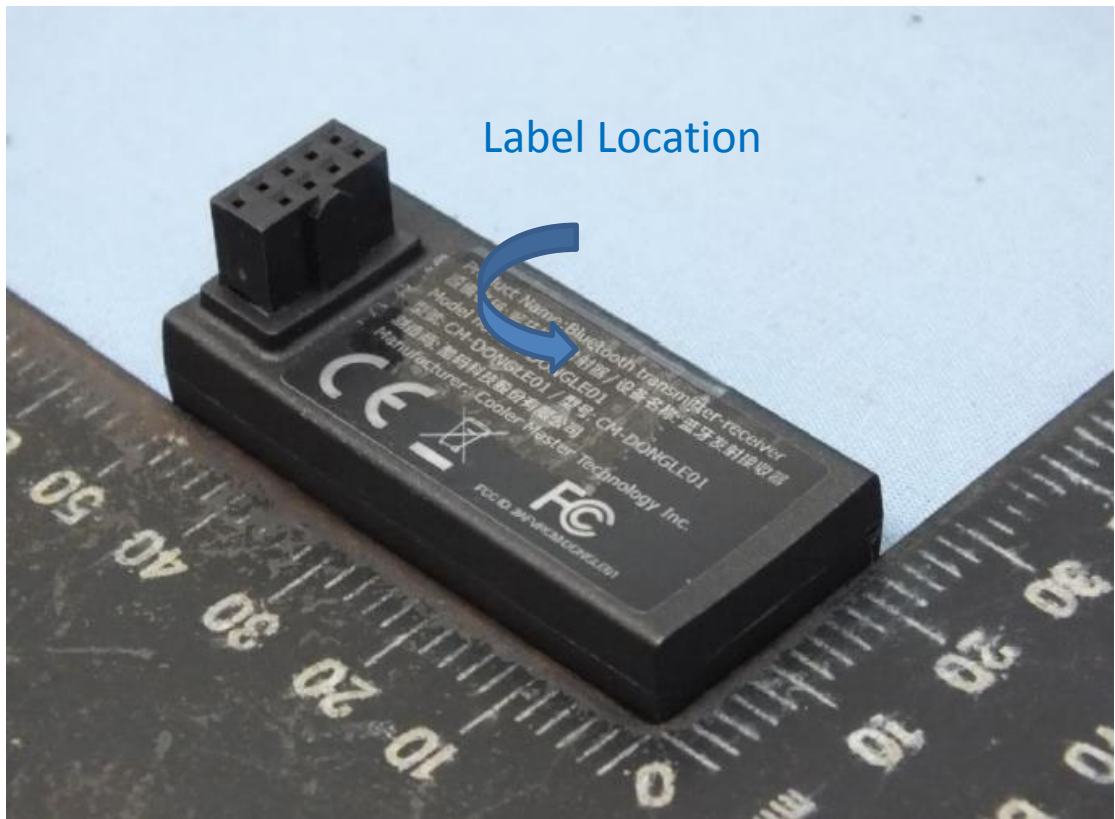

REV	DESCRIPTION	Section	Engineer	Checked	Date

- Pantone Black C
- Pantone CoolGray 9C

Note:

1. 材質: 80白色銅版紙(背膠-丙烯酸脂樹脂膠粘劑);
2. 印刷顏色: Pantone Black C & CoolGray 9C
3. 表面處理: 霧P
4. 尺寸: 38*20mm(+/-0.1mm)

DRAWN (沈禮華) DATE: 2015/11/26 ENGINEER	General Dimension: At least -- Less than 0 ~ 10 ± 0.2 10 ~ 30 ± 0.5 30 ~ ± 1		COOLER MASTER CO., LTD.
DATE CHECKED	Sheet of 1/1 Line mm Size A4		
DATE APPROVAL	Scale 1:1	File Name: CM-DONGLE01_藍牙模組貼紙-A2	
DATE	2015/10/8		

FCC ID: 2AFVRCM-DONGLE01