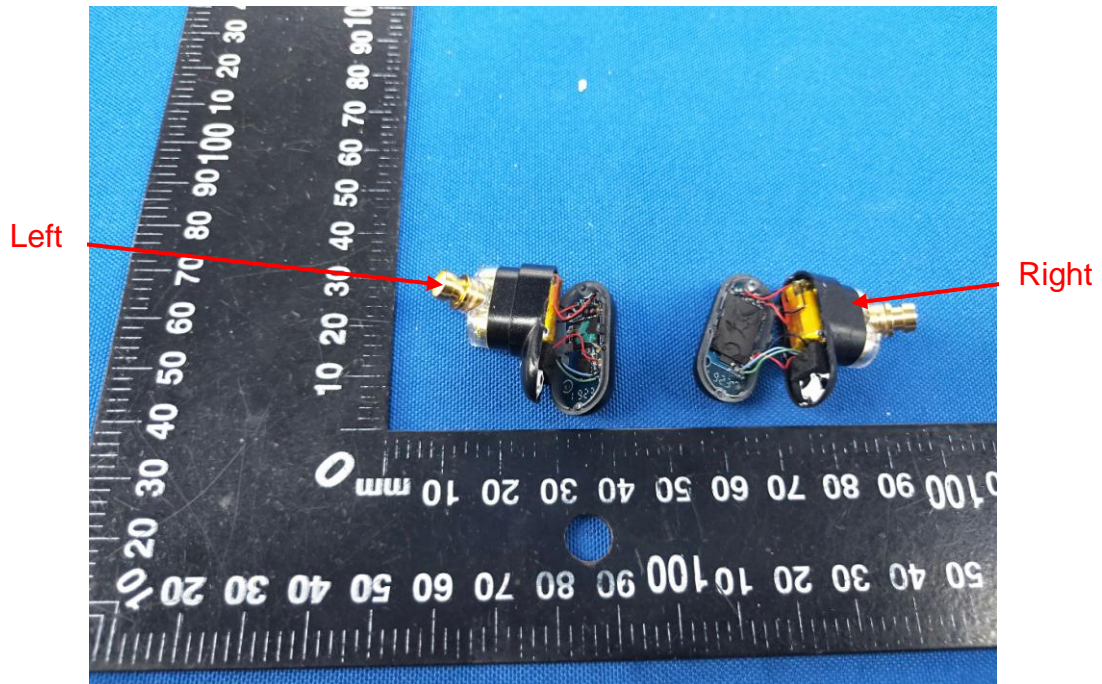

## Appendix B: Photographs of EUT

Product: Bluetooth Headset

Model: Truengine2

Internal Photos

Antenna