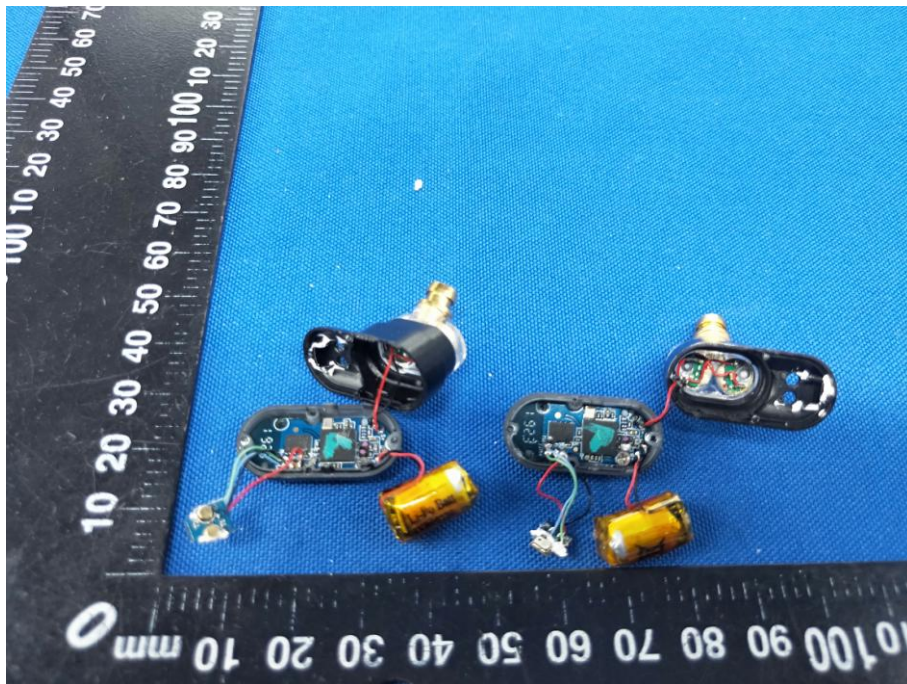

## Appendix B: Photographs of EUT

Product: Bluetooth Headset

Model: Truengine2

Internal Photos

Antenna