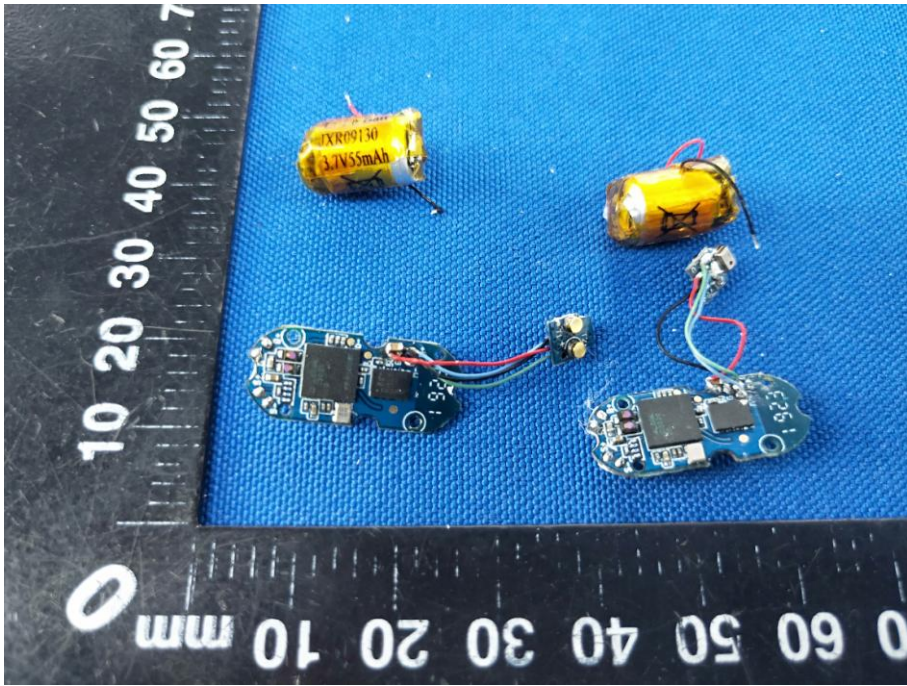

## Appendix B: Photographs of EUT

Product: Bluetooth Headset

Model: Truengine2

Internal Photos

Antenna