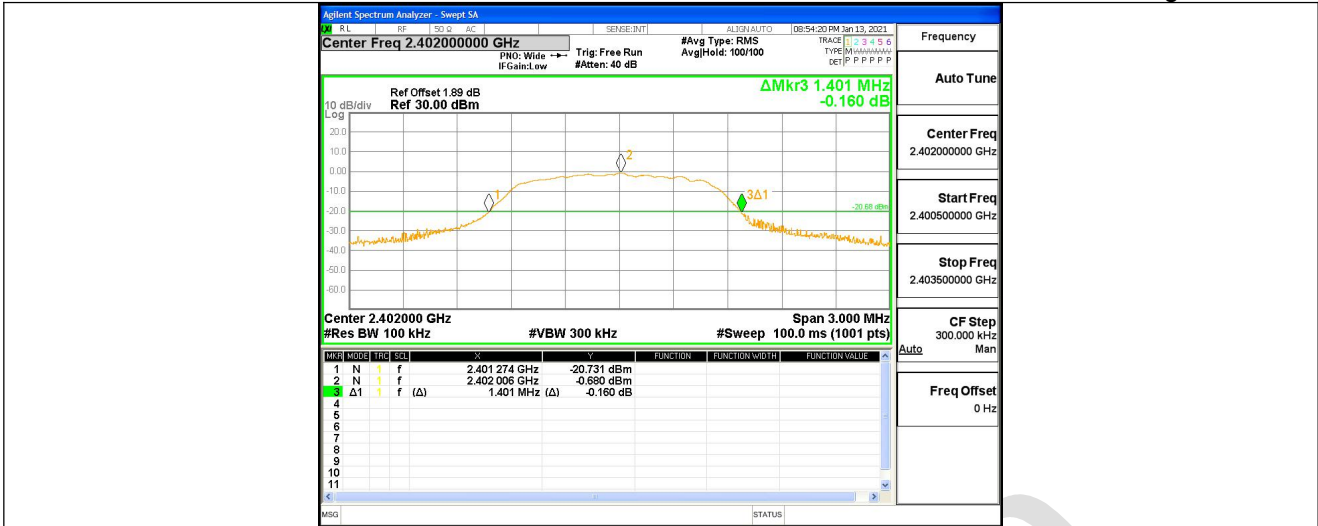

10 Appendix

Refer to the following attachments.

10.1 Appendix A: 20dB Emission Bandwidth

10.1.1 Test Result

TestMode	Antenna	Channel	20db EBW[MHz]	FL[MHz]	FH[MHz]	Limit[MHz]	Verdict
DH1	Ant1	2402	1.137	2401.418	2402.555	---	PASS
		2441	1.137	2440.418	2441.555	---	PASS
		2480	1.143	2479.418	2480.561	---	PASS
2DH1	Ant1	2402	1.401	2401.274	2402.675	---	PASS
		2441	1.431	2440.259	2441.690	---	PASS
		2480	1.410	2479.274	2480.684	---	PASS
3DH1	Ant1	2402	1.410	2401.283	2402.693	---	PASS
		2441	1.416	2440.274	2441.690	---	PASS
		2480	1.413	2479.277	2480.690	---	PASS

10.1.2 Test Graphs

2DH1 Ant1 2441

2DH1 Ant1 2480

3DH1 Ant1 2402

10.2 Appendix C: Maximum conducted output power

10.2.1 Test Result

TestMode	Antenna	Channel	Result[dBm]	Limit[dBm]	Verdict
DH1	Ant1	2402	1.27	<=30	PASS
		2441	0.97	<=30	PASS
		2480	0.46	<=30	PASS
2DH1	Ant1	2402	3.32	<=30	PASS
		2441	3.17	<=30	PASS
		2480	2.67	<=30	PASS
3DH1	Ant1	2402	3.64	<=30	PASS
		2441	3.52	<=30	PASS
		2480	2.92	<=30	PASS