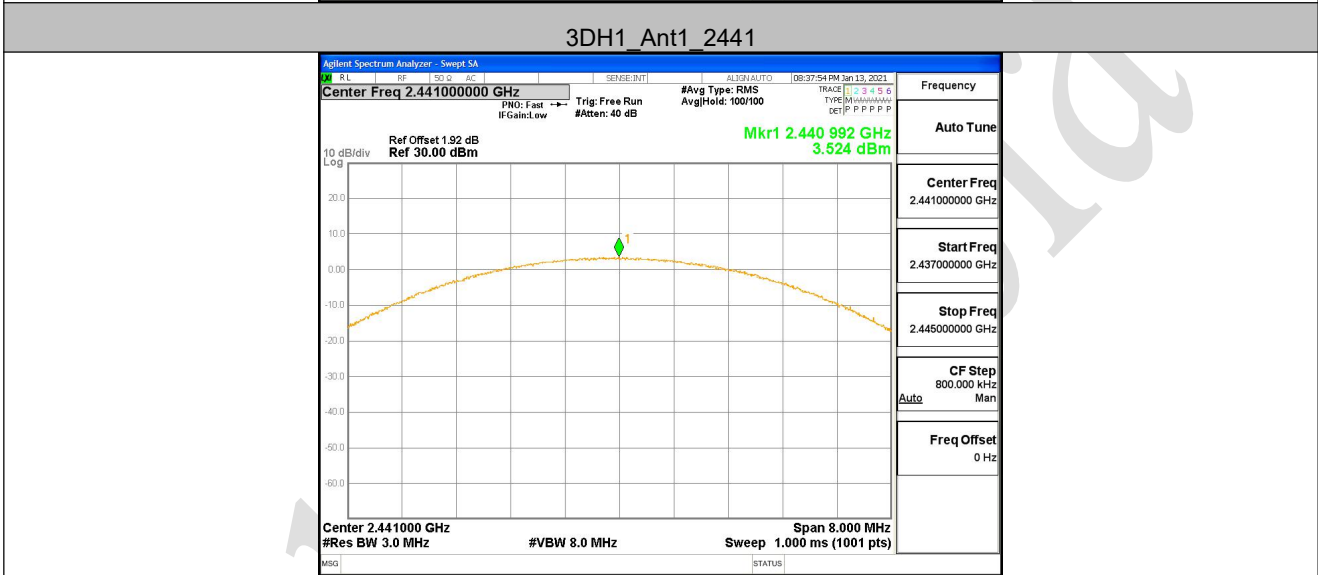

10 Appendix

Refer to the following attachments.

10.1 Appendix A: 20dB Emission Bandwidth

10.1.1 Test Result

TestMode	Antenna	Channel	20db EBW[MHz]	FL[MHz]	FH[MHz]	Limit[MHz]	Verdict
DH1	Ant1	2402	1.137	2401.418	2402.555	---	PASS
		2441	1.137	2440.418	2441.555	---	PASS
		2480	1.143	2479.418	2480.561	---	PASS
2DH1	Ant1	2402	1.401	2401.274	2402.675	---	PASS
		2441	1.431	2440.259	2441.690	---	PASS
		2480	1.410	2479.274	2480.684	---	PASS
3DH1	Ant1	2402	1.410	2401.283	2402.693	---	PASS
		2441	1.416	2440.274	2441.690	---	PASS
		2480	1.413	2479.277	2480.690	---	PASS

10.1.2 Test Graphs

2DH1 Ant1 2441

2DH1 Ant1 2480

3DH1 Ant1 2402

10.2 Appendix C: Maximum conducted output power

10.2.1 Test Result

TestMode	Antenna	Channel	Result[dBm]	Limit[dBm]	Verdict
DH1	Ant1	2402	1.27	<=30	PASS
		2441	0.97	<=30	PASS
		2480	0.46	<=30	PASS
2DH1	Ant1	2402	3.32	<=30	PASS
		2441	3.17	<=30	PASS
		2480	2.67	<=30	PASS
3DH1	Ant1	2402	3.64	<=30	PASS
		2441	3.52	<=30	PASS
		2480	2.92	<=30	PASS

10.2.2 Test Graphs

3Dh1_Ant1_2402

10.3 Appendix D: Carrier frequency separation

10.3.1 Test Result

TestMode	Antenna	Channel	Result[MHz]	Limit[MHz]	Verdict
DH1	Ant1	Hop	0.91	≥ 0.762	PASS
2DH1	Ant1	Hop	1.006	≥ 0.954	PASS
3DH1	Ant1	Hop	1.008	≥ 0.944	PASS

BlueAsia

10.3.2 Test Graphs

10.4 Appendix E: Time of occupancy

10.4.1 Test Result

TestMode	Antenna	Channel	BurstWidth [ms]	TotalHops [Num]	Result[s]	Limit[s]	Verdict
DH1	Ant1	Hop	0.38	380	0.146	<=0.4	PASS
DH3	Ant1	Hop	1.65	170	0.281	<=0.4	PASS
DH5	Ant1	Hop	2.92	110	0.321	<=0.4	PASS