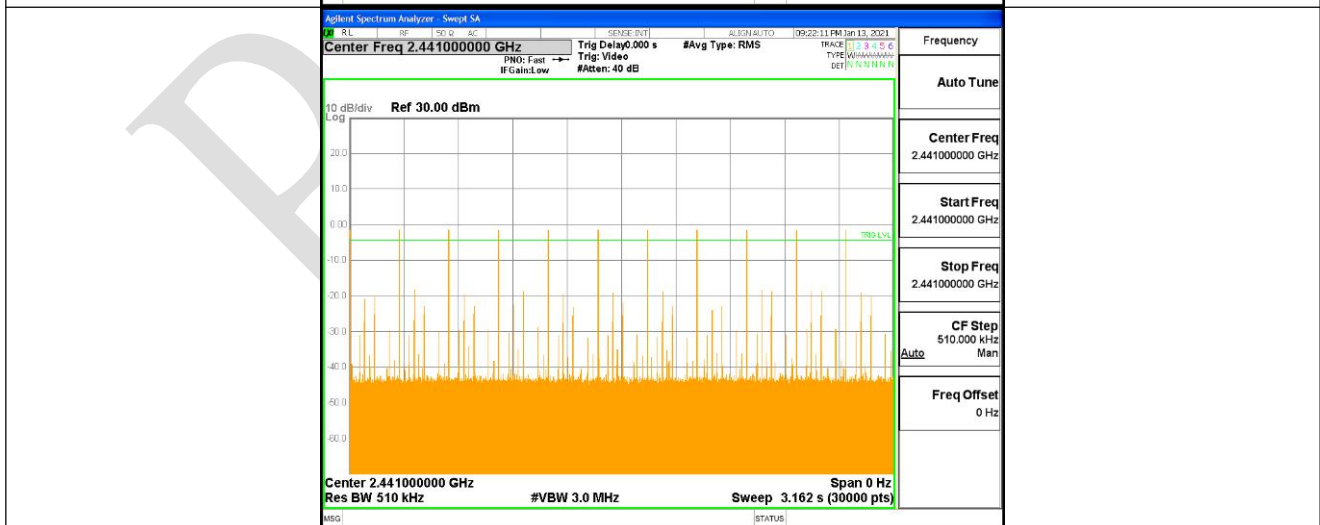

BlueAsia

10.3.2 Test Graphs

10.4 Appendix E: Time of occupancy

10.4.1 Test Result

TestMode	Antenna	Channel	BurstWidth [ms]	TotalHops [Num]	Result[s]	Limit[s]	Verdict
DH1	Ant1	Hop	0.38	380	0.146	<=0.4	PASS
DH3	Ant1	Hop	1.65	170	0.281	<=0.4	PASS
DH5	Ant1	Hop	2.92	110	0.321	<=0.4	PASS

BlueAsia

10.4.2 Test Graphs

DH5_Ant1_Hop

10.5 Appendix F: Number of hopping channels

10.5.1 Test Result

TestMode	Antenna	Channel	Result[Num]	Limit[Num]	Verdict
DH1	Ant1	Hop	79	≥ 15	PASS
2DH1	Ant1	Hop	79	≥ 15	PASS
3DH1	Ant1	Hop	79	≥ 15	PASS