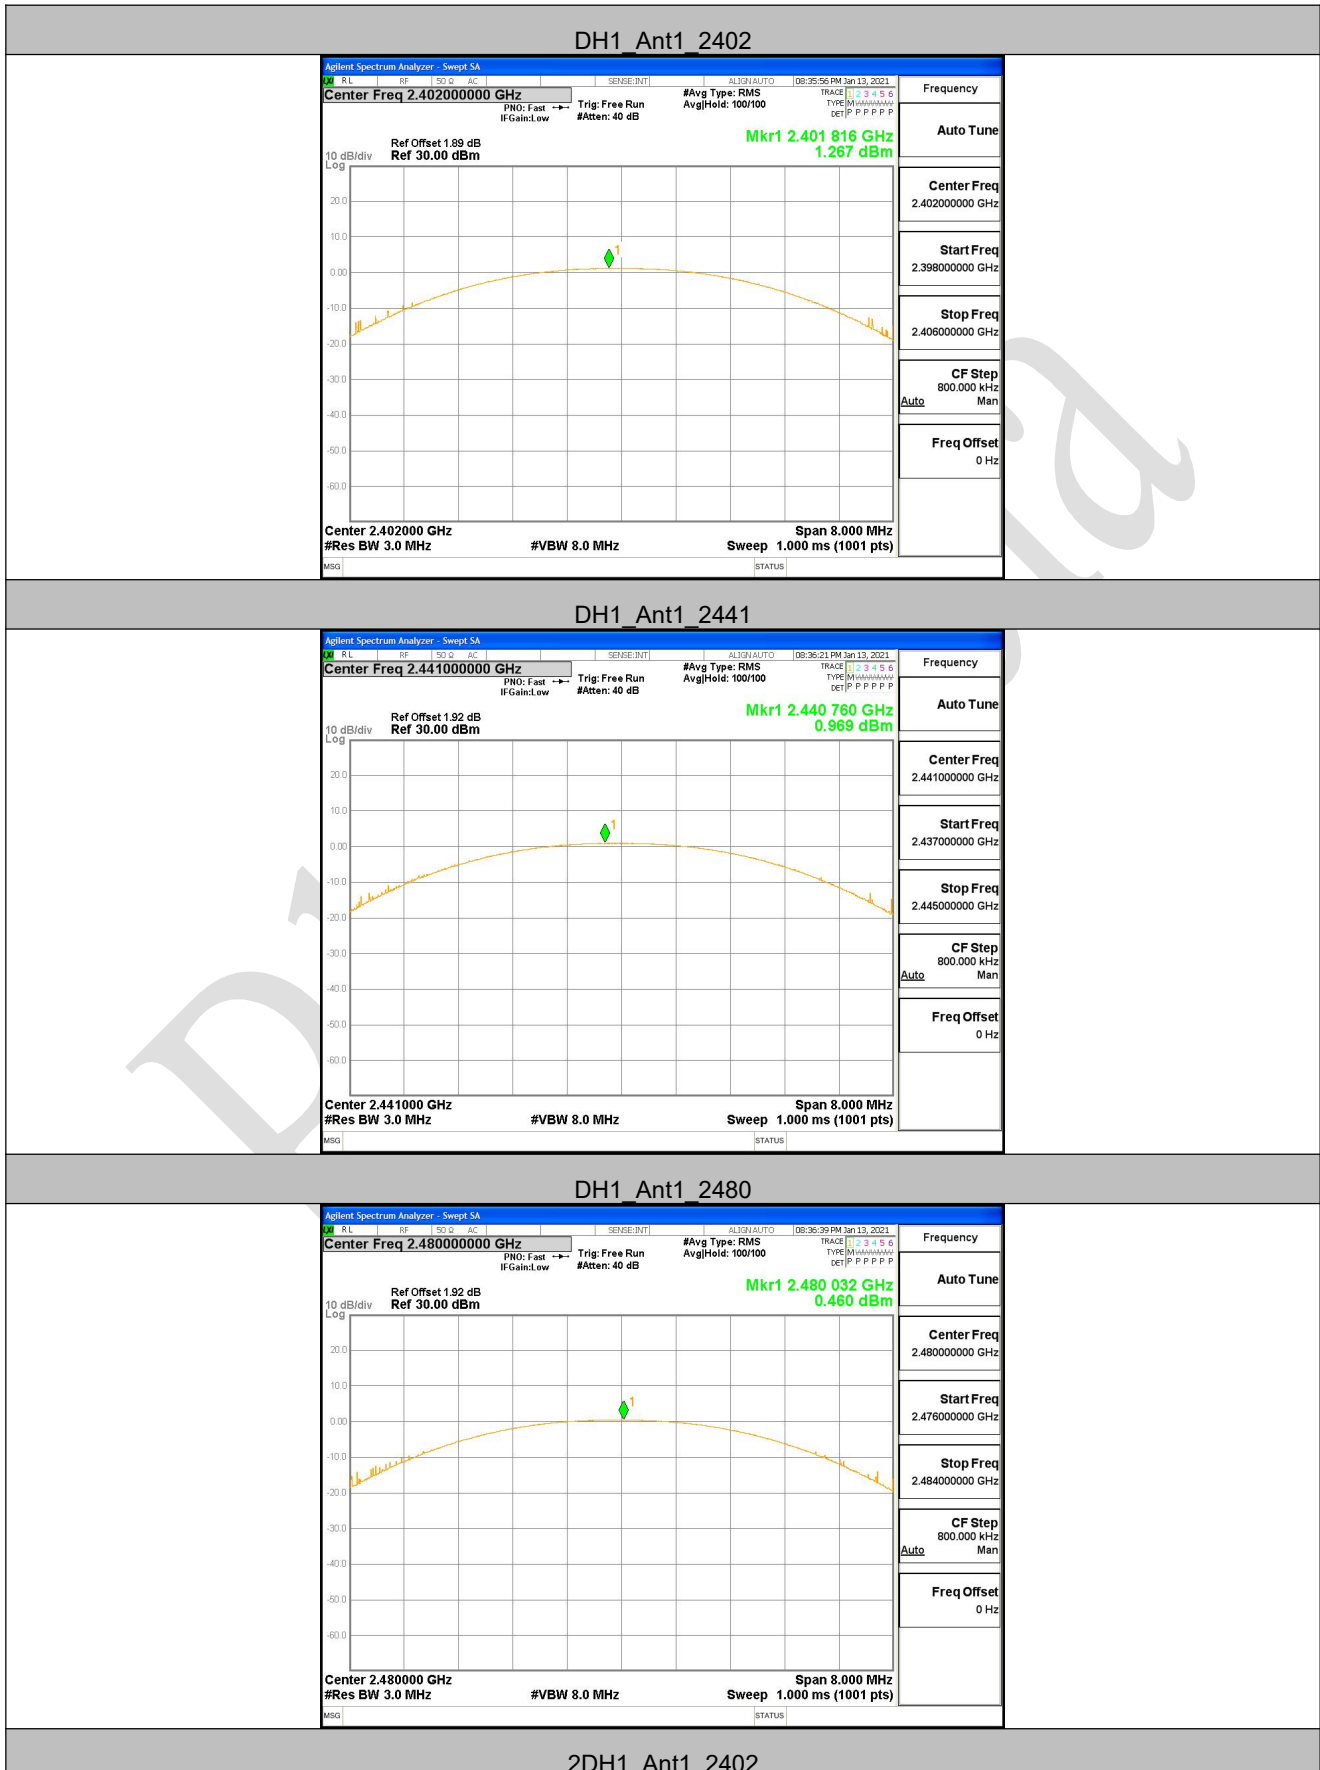

10 Appendix

Refer to the following attachments.

10.1 Appendix A: 20dB Emission Bandwidth

10.1.1 Test Result

TestMode	Antenna	Channel	20db EBW[MHz]	FL[MHz]	FH[MHz]	Limit[MHz]	Verdict
DH1	Ant1	2402	1.137	2401.418	2402.555	---	PASS
		2441	1.137	2440.418	2441.555	---	PASS
		2480	1.143	2479.418	2480.561	---	PASS
2DH1	Ant1	2402	1.401	2401.274	2402.675	---	PASS
		2441	1.431	2440.259	2441.690	---	PASS
		2480	1.410	2479.274	2480.684	---	PASS
3DH1	Ant1	2402	1.410	2401.283	2402.693	---	PASS
		2441	1.416	2440.274	2441.690	---	PASS
		2480	1.413	2479.277	2480.690	---	PASS

10.1.2 Test Graphs

2DH1 Ant1 2441

2DH1 Ant1 2480

3DH1 Ant1 2402

10.2 Appendix C: Maximum conducted output power

10.2.1 Test Result

TestMode	Antenna	Channel	Result[dBm]	Limit[dBm]	Verdict
DH1	Ant1	2402	1.27	<=30	PASS
		2441	0.97	<=30	PASS
		2480	0.46	<=30	PASS
2DH1	Ant1	2402	3.32	<=30	PASS
		2441	3.17	<=30	PASS
		2480	2.67	<=30	PASS
3DH1	Ant1	2402	3.64	<=30	PASS
		2441	3.52	<=30	PASS
		2480	2.92	<=30	PASS

10.2.2 Test Graphs

3Dh1_Ant1_2402

10.3 Appendix D: Carrier frequency separation

10.3.1 Test Result

TestMode	Antenna	Channel	Result[MHz]	Limit[MHz]	Verdict
DH1	Ant1	Hop	0.91	≥ 0.762	PASS
2DH1	Ant1	Hop	1.006	≥ 0.954	PASS
3DH1	Ant1	Hop	1.008	≥ 0.944	PASS