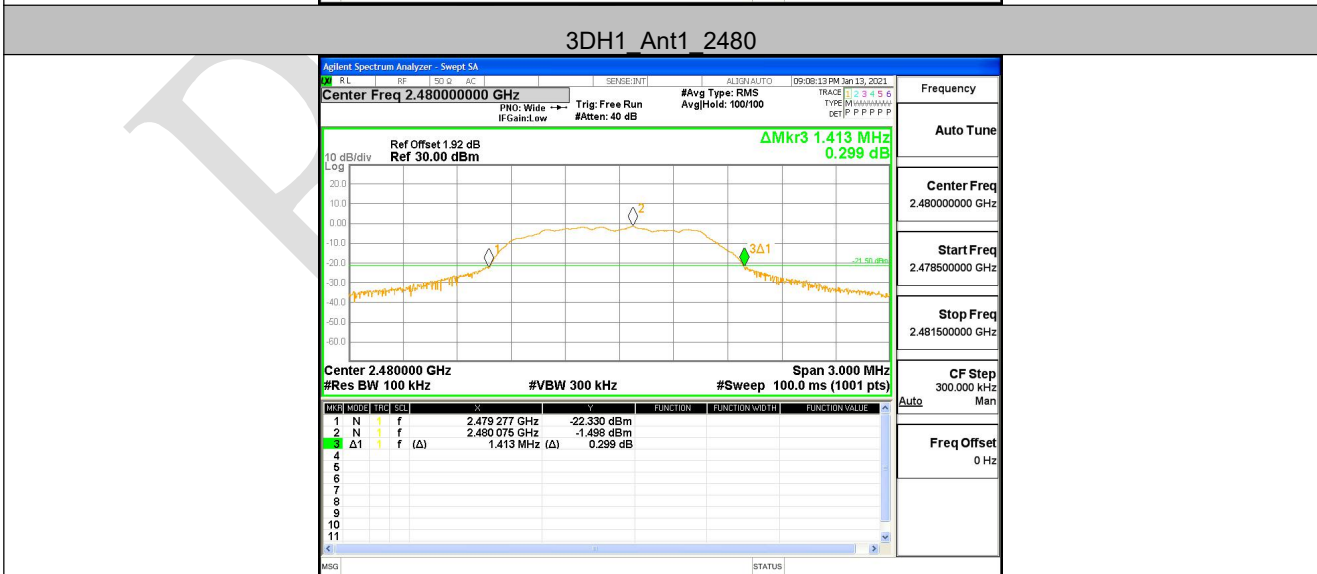

10 Appendix

Refer to the following attachments.

10.1 Appendix A: 20dB Emission Bandwidth

10.1.1 Test Result

TestMode	Antenna	Channel	20db EBW[MHz]	FL[MHz]	FH[MHz]	Limit[MHz]	Verdict
DH1	Ant1	2402	1.137	2401.418	2402.555	---	PASS
		2441	1.137	2440.418	2441.555	---	PASS
		2480	1.143	2479.418	2480.561	---	PASS
2DH1	Ant1	2402	1.401	2401.274	2402.675	---	PASS
		2441	1.431	2440.259	2441.690	---	PASS
		2480	1.410	2479.274	2480.684	---	PASS
3DH1	Ant1	2402	1.410	2401.283	2402.693	---	PASS
		2441	1.416	2440.274	2441.690	---	PASS
		2480	1.413	2479.277	2480.690	---	PASS

10.1.2 Test Graphs

2DH1 Ant1 2441

2DH1 Ant1 2480

3DH1 Ant1 2402

10.2 Appendix C: Maximum conducted output power

10.2.1 Test Result

TestMode	Antenna	Channel	Result[dBm]	Limit[dBm]	Verdict
DH1	Ant1	2402	1.27	<=30	PASS
		2441	0.97	<=30	PASS
		2480	0.46	<=30	PASS
2DH1	Ant1	2402	3.32	<=30	PASS
		2441	3.17	<=30	PASS
		2480	2.67	<=30	PASS
3DH1	Ant1	2402	3.64	<=30	PASS
		2441	3.52	<=30	PASS
		2480	2.92	<=30	PASS

10.2.2 Test Graphs

3Dh1_Ant1_2402

10.3 Appendix D: Carrier frequency separation

10.3.1 Test Result

TestMode	Antenna	Channel	Result[MHz]	Limit[MHz]	Verdict
DH1	Ant1	Hop	0.91	≥ 0.762	PASS
2DH1	Ant1	Hop	1.006	≥ 0.954	PASS
3DH1	Ant1	Hop	1.008	≥ 0.944	PASS

BlueAsia

10.3.2 Test Graphs

10.4 Appendix E: Time of occupancy

10.4.1 Test Result

TestMode	Antenna	Channel	BurstWidth [ms]	TotalHops [Num]	Result[s]	Limit[s]	Verdict
DH1	Ant1	Hop	0.38	380	0.146	<=0.4	PASS
DH3	Ant1	Hop	1.65	170	0.281	<=0.4	PASS
DH5	Ant1	Hop	2.92	110	0.321	<=0.4	PASS