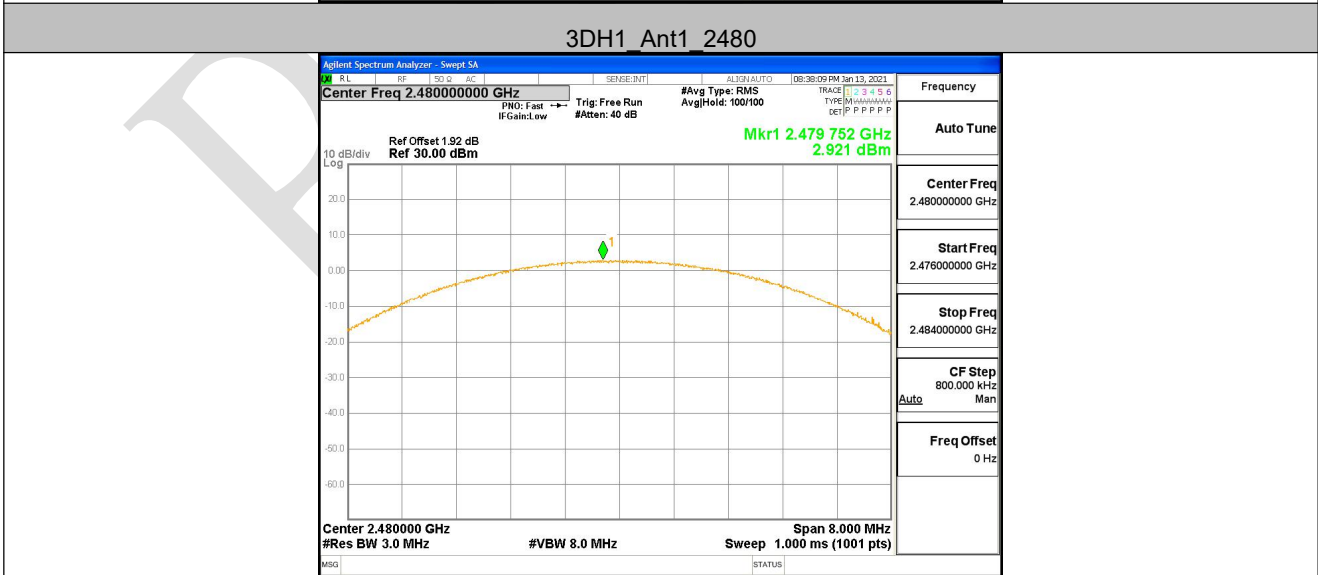

10 Appendix

Refer to the following attachments.

10.1 Appendix A: 20dB Emission Bandwidth

10.1.1 Test Result

TestMode	Antenna	Channel	20db EBW[MHz]	FL[MHz]	FH[MHz]	Limit[MHz]	Verdict
DH1	Ant1	2402	1.137	2401.418	2402.555	---	PASS
		2441	1.137	2440.418	2441.555	---	PASS
		2480	1.143	2479.418	2480.561	---	PASS
2DH1	Ant1	2402	1.401	2401.274	2402.675	---	PASS
		2441	1.431	2440.259	2441.690	---	PASS
		2480	1.410	2479.274	2480.684	---	PASS
3DH1	Ant1	2402	1.410	2401.283	2402.693	---	PASS
		2441	1.416	2440.274	2441.690	---	PASS
		2480	1.413	2479.277	2480.690	---	PASS

10.1.2 Test Graphs

2DH1 Ant1 2441

2DH1 Ant1 2480

3DH1 Ant1 2402

10.2 Appendix C: Maximum conducted output power

10.2.1 Test Result

TestMode	Antenna	Channel	Result[dBm]	Limit[dBm]	Verdict
DH1	Ant1	2402	1.27	<=30	PASS
		2441	0.97	<=30	PASS
		2480	0.46	<=30	PASS
2DH1	Ant1	2402	3.32	<=30	PASS
		2441	3.17	<=30	PASS
		2480	2.67	<=30	PASS
3DH1	Ant1	2402	3.64	<=30	PASS
		2441	3.52	<=30	PASS
		2480	2.92	<=30	PASS

10.2.2 Test Graphs

3Dh1_Ant1_2402

10.3 Appendix D: Carrier frequency separation

10.3.1 Test Result

TestMode	Antenna	Channel	Result[MHz]	Limit[MHz]	Verdict
DH1	Ant1	Hop	0.91	≥ 0.762	PASS
2DH1	Ant1	Hop	1.006	≥ 0.954	PASS
3DH1	Ant1	Hop	1.008	≥ 0.944	PASS