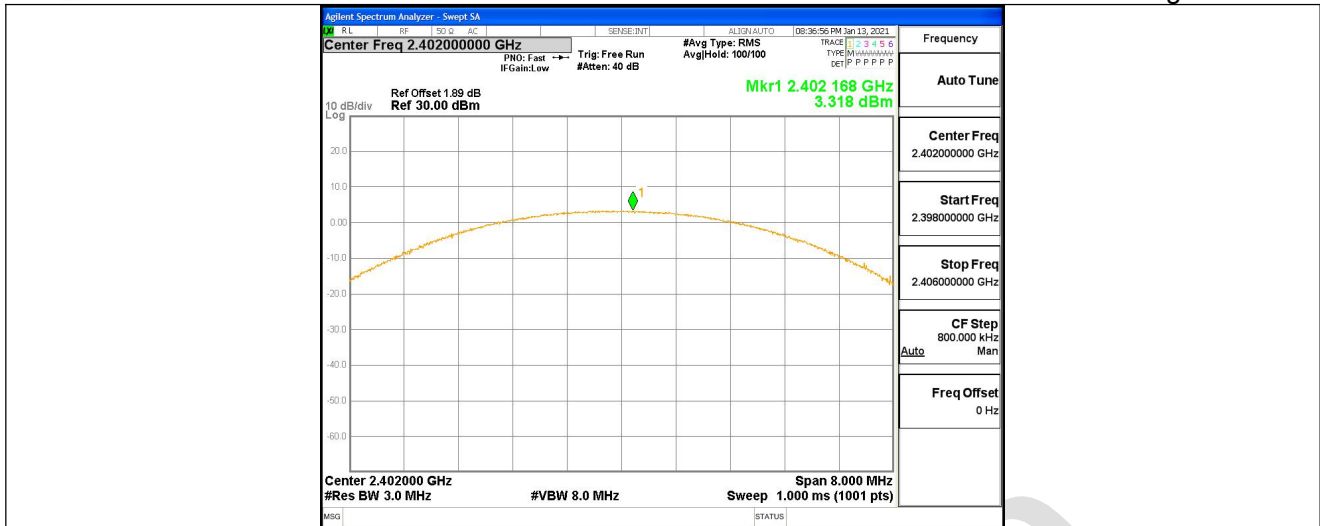

10 Appendix

Refer to the following attachments.

10.1 Appendix A: 20dB Emission Bandwidth

10.1.1 Test Result

TestMode	Antenna	Channel	20db EBW[MHz]	FL[MHz]	FH[MHz]	Limit[MHz]	Verdict
DH1	Ant1	2402	1.137	2401.418	2402.555	---	PASS
		2441	1.137	2440.418	2441.555	---	PASS
		2480	1.143	2479.418	2480.561	---	PASS
2DH1	Ant1	2402	1.401	2401.274	2402.675	---	PASS
		2441	1.431	2440.259	2441.690	---	PASS
		2480	1.410	2479.274	2480.684	---	PASS
3DH1	Ant1	2402	1.410	2401.283	2402.693	---	PASS
		2441	1.416	2440.274	2441.690	---	PASS
		2480	1.413	2479.277	2480.690	---	PASS

10.1.2 Test Graphs

2DH1 Ant1 2441

2DH1 Ant1 2480

3DH1 Ant1 2402

10.2 Appendix C: Maximum conducted output power

10.2.1 Test Result

TestMode	Antenna	Channel	Result[dBm]	Limit[dBm]	Verdict
DH1	Ant1	2402	1.27	<=30	PASS
		2441	0.97	<=30	PASS
		2480	0.46	<=30	PASS
2DH1	Ant1	2402	3.32	<=30	PASS
		2441	3.17	<=30	PASS
		2480	2.67	<=30	PASS
3DH1	Ant1	2402	3.64	<=30	PASS
		2441	3.52	<=30	PASS
		2480	2.92	<=30	PASS

10.2.2 Test Graphs

3Dh1_Ant1_2402

10.3 Appendix D: Carrier frequency separation

10.3.1 Test Result

TestMode	Antenna	Channel	Result[MHz]	Limit[MHz]	Verdict
DH1	Ant1	Hop	0.91	≥ 0.762	PASS
2DH1	Ant1	Hop	1.006	≥ 0.954	PASS
3DH1	Ant1	Hop	1.008	≥ 0.944	PASS