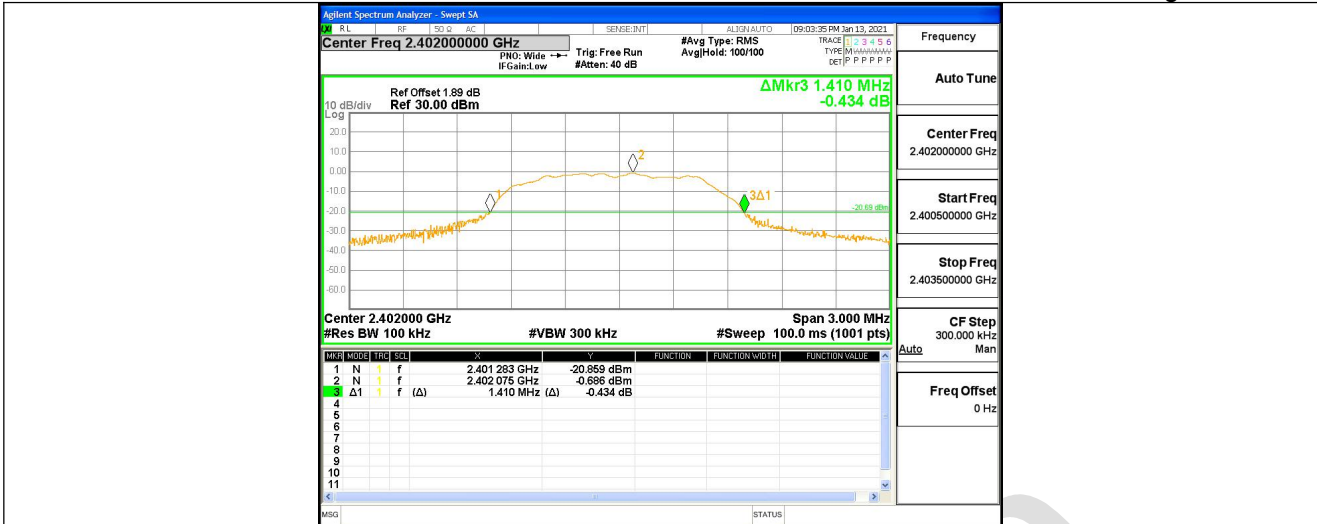

10 Appendix

Refer to the following attachments.

10.1 Appendix A: 20dB Emission Bandwidth

10.1.1 Test Result

TestMode	Antenna	Channel	20db EBW[MHz]	FL[MHz]	FH[MHz]	Limit[MHz]	Verdict
DH1	Ant1	2402	1.137	2401.418	2402.555	---	PASS
		2441	1.137	2440.418	2441.555	---	PASS
		2480	1.143	2479.418	2480.561	---	PASS
2DH1	Ant1	2402	1.401	2401.274	2402.675	---	PASS
		2441	1.431	2440.259	2441.690	---	PASS
		2480	1.410	2479.274	2480.684	---	PASS
3DH1	Ant1	2402	1.410	2401.283	2402.693	---	PASS
		2441	1.416	2440.274	2441.690	---	PASS
		2480	1.413	2479.277	2480.690	---	PASS

10.1.2 Test Graphs

2DH1 Ant1 2441

2DH1 Ant1 2480

3DH1 Ant1 2402

10.2 Appendix C: Maximum conducted output power

10.2.1 Test Result

TestMode	Antenna	Channel	Result[dBm]	Limit[dBm]	Verdict
DH1	Ant1	2402	1.27	<=30	PASS
		2441	0.97	<=30	PASS
		2480	0.46	<=30	PASS
2DH1	Ant1	2402	3.32	<=30	PASS
		2441	3.17	<=30	PASS
		2480	2.67	<=30	PASS
3DH1	Ant1	2402	3.64	<=30	PASS
		2441	3.52	<=30	PASS
		2480	2.92	<=30	PASS

10.2.2 Test Graphs

3Dh1_Ant1_2402

10.3 Appendix D: Carrier frequency separation

10.3.1 Test Result

TestMode	Antenna	Channel	Result[MHz]	Limit[MHz]	Verdict
DH1	Ant1	Hop	0.91	≥ 0.762	PASS
2DH1	Ant1	Hop	1.006	≥ 0.954	PASS
3DH1	Ant1	Hop	1.008	≥ 0.944	PASS