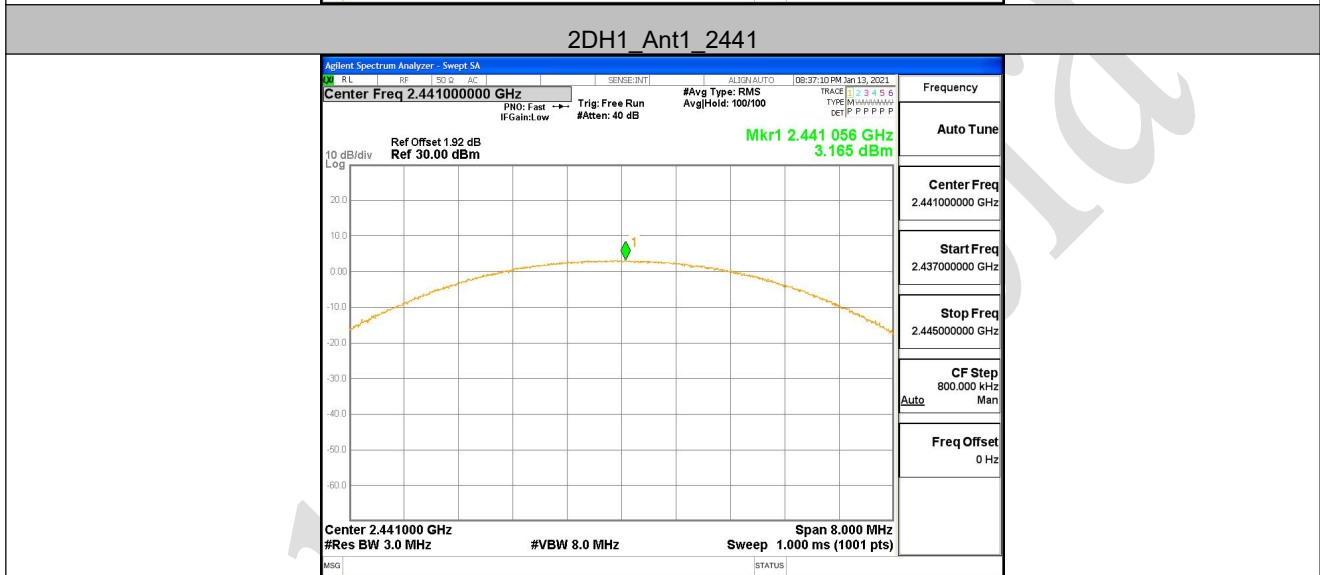

10 Appendix

Refer to the following attachments.

10.1 Appendix A: 20dB Emission Bandwidth

10.1.1 Test Result

TestMode	Antenna	Channel	20db EBW[MHz]	FL[MHz]	FH[MHz]	Limit[MHz]	Verdict
DH1	Ant1	2402	1.137	2401.418	2402.555	---	PASS
		2441	1.137	2440.418	2441.555	---	PASS
		2480	1.143	2479.418	2480.561	---	PASS
2DH1	Ant1	2402	1.401	2401.274	2402.675	---	PASS
		2441	1.431	2440.259	2441.690	---	PASS
		2480	1.410	2479.274	2480.684	---	PASS
3DH1	Ant1	2402	1.410	2401.283	2402.693	---	PASS
		2441	1.416	2440.274	2441.690	---	PASS
		2480	1.413	2479.277	2480.690	---	PASS

10.1.2 Test Graphs

2DH1 Ant1 2441

2DH1 Ant1 2480

3DH1 Ant1 2402

10.2 Appendix C: Maximum conducted output power

10.2.1 Test Result

TestMode	Antenna	Channel	Result[dBm]	Limit[dBm]	Verdict
DH1	Ant1	2402	1.27	<=30	PASS
		2441	0.97	<=30	PASS
		2480	0.46	<=30	PASS
2DH1	Ant1	2402	3.32	<=30	PASS
		2441	3.17	<=30	PASS
		2480	2.67	<=30	PASS
3DH1	Ant1	2402	3.64	<=30	PASS
		2441	3.52	<=30	PASS
		2480	2.92	<=30	PASS

10.2.2 Test Graphs

3Dh1_Ant1_2402

10.3 Appendix D: Carrier frequency separation

10.3.1 Test Result

TestMode	Antenna	Channel	Result[MHz]	Limit[MHz]	Verdict
DH1	Ant1	Hop	0.91	≥ 0.762	PASS
2DH1	Ant1	Hop	1.006	≥ 0.954	PASS
3DH1	Ant1	Hop	1.008	≥ 0.944	PASS