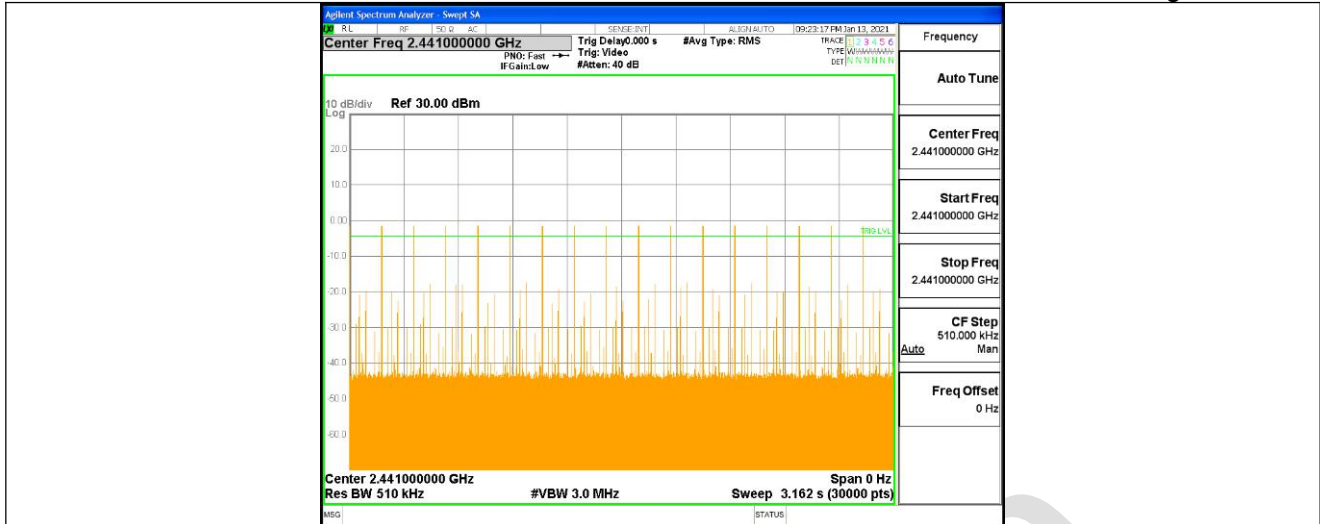

BlueAsia

10.3.2 Test Graphs

10.4 Appendix E: Time of occupancy

10.4.1 Test Result

TestMode	Antenna	Channel	BurstWidth [ms]	TotalHops [Num]	Result[s]	Limit[s]	Verdict
DH1	Ant1	Hop	0.38	380	0.146	<=0.4	PASS
DH3	Ant1	Hop	1.65	170	0.281	<=0.4	PASS
DH5	Ant1	Hop	2.92	110	0.321	<=0.4	PASS

BlueAsia

10.4.2 Test Graphs

DH5_Ant1_Hop

10.5 Appendix F: Number of hopping channels

10.5.1 Test Result

TestMode	Antenna	Channel	Result[Num]	Limit[Num]	Verdict
DH1	Ant1	Hop	79	≥ 15	PASS
2DH1	Ant1	Hop	79	≥ 15	PASS
3DH1	Ant1	Hop	79	≥ 15	PASS