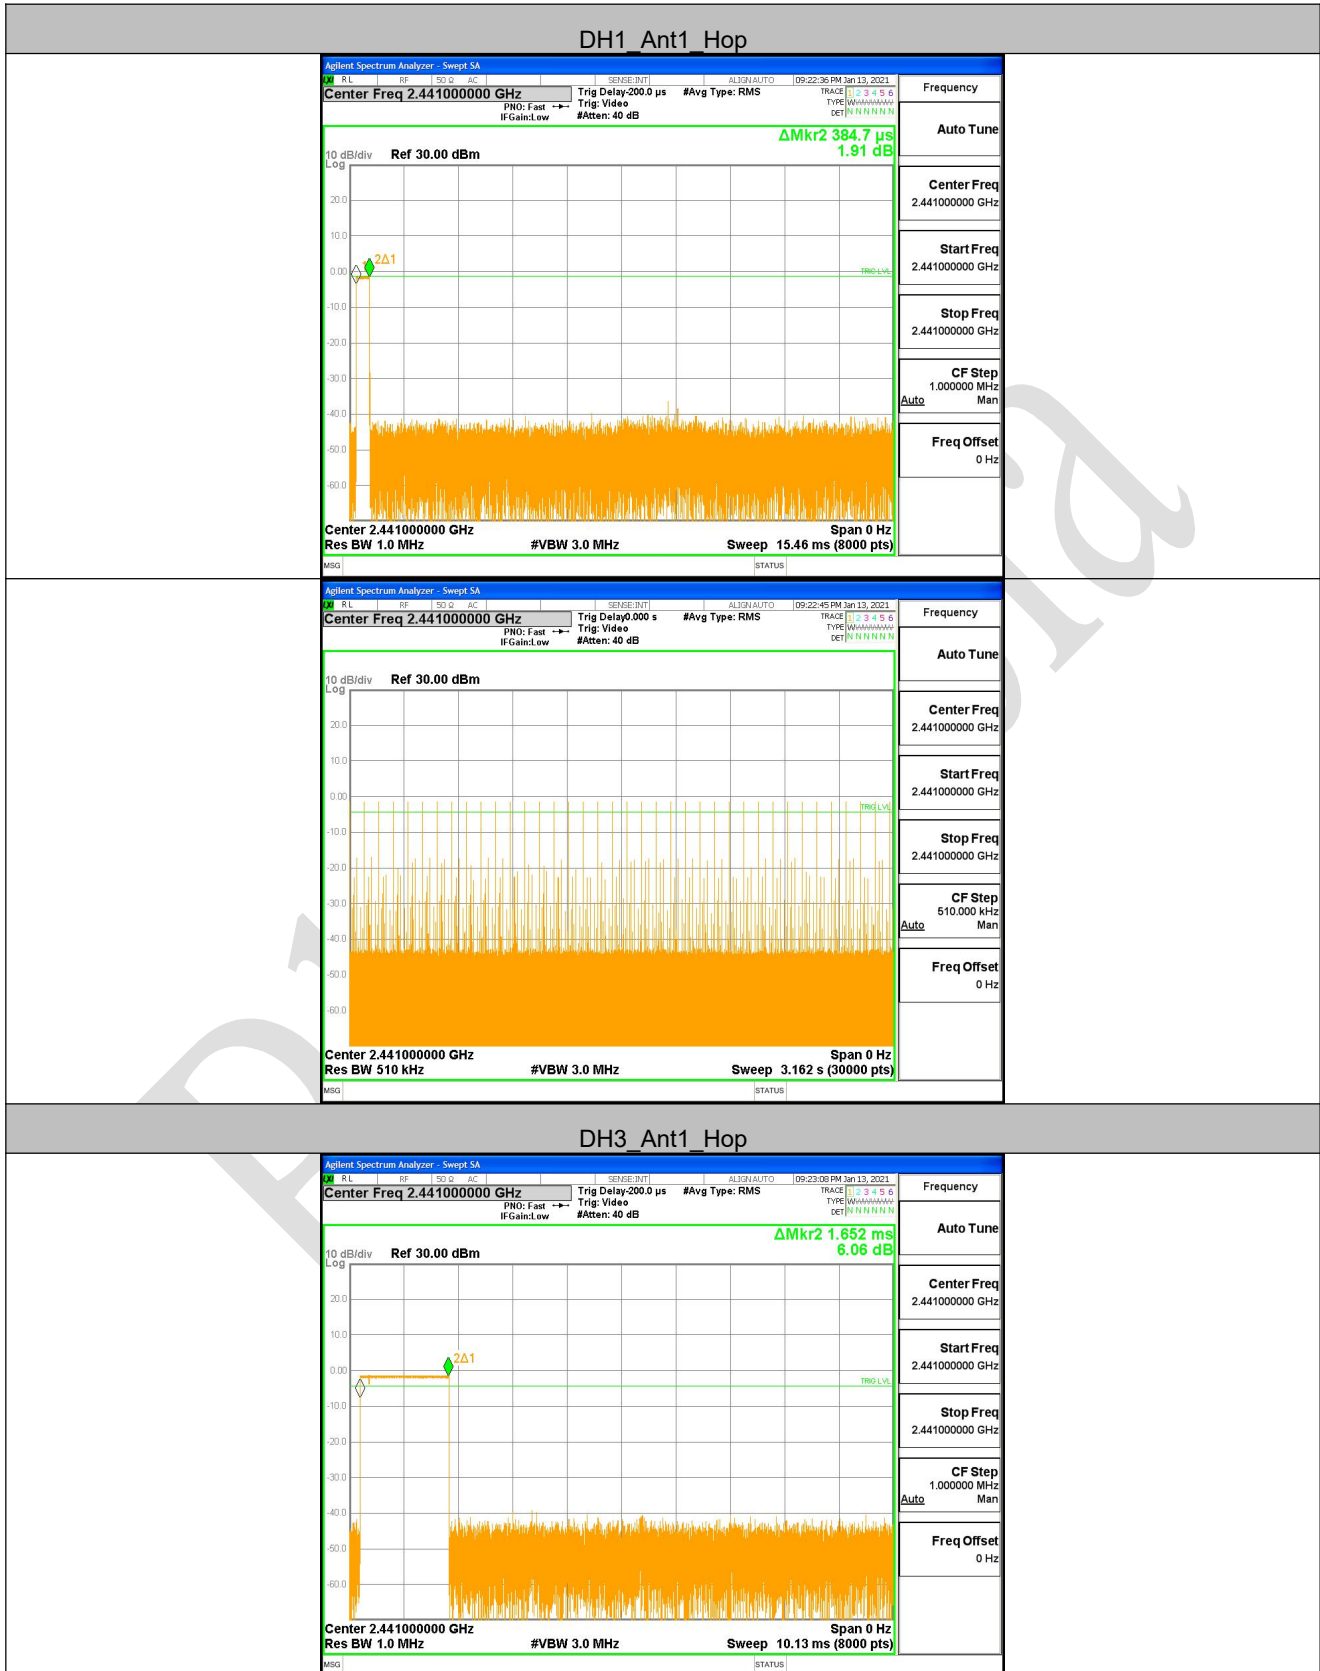

10.4.2 Test Graphs