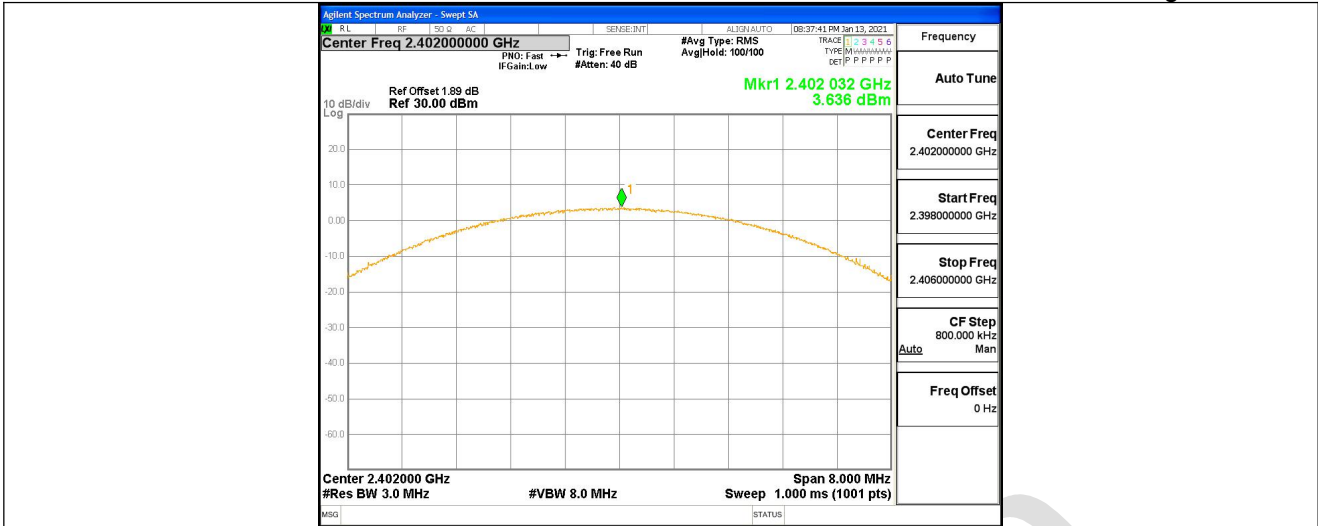

10 Appendix

Refer to the following attachments.

10.1 Appendix A: 20dB Emission Bandwidth

10.1.1 Test Result

TestMode	Antenna	Channel	20db EBW[MHz]	FL[MHz]	FH[MHz]	Limit[MHz]	Verdict
DH1	Ant1	2402	1.137	2401.418	2402.555	---	PASS
		2441	1.137	2440.418	2441.555	---	PASS
		2480	1.143	2479.418	2480.561	---	PASS
2DH1	Ant1	2402	1.401	2401.274	2402.675	---	PASS
		2441	1.431	2440.259	2441.690	---	PASS
		2480	1.410	2479.274	2480.684	---	PASS
3DH1	Ant1	2402	1.410	2401.283	2402.693	---	PASS
		2441	1.416	2440.274	2441.690	---	PASS
		2480	1.413	2479.277	2480.690	---	PASS

10.1.2 Test Graphs

2DH1 Ant1 2441

2DH1 Ant1 2480

3DH1 Ant1 2402

10.2 Appendix C: Maximum conducted output power

10.2.1 Test Result

TestMode	Antenna	Channel	Result[dBm]	Limit[dBm]	Verdict
DH1	Ant1	2402	1.27	<=30	PASS
		2441	0.97	<=30	PASS
		2480	0.46	<=30	PASS
2DH1	Ant1	2402	3.32	<=30	PASS
		2441	3.17	<=30	PASS
		2480	2.67	<=30	PASS
3DH1	Ant1	2402	3.64	<=30	PASS
		2441	3.52	<=30	PASS
		2480	2.92	<=30	PASS

10.2.2 Test Graphs

3Dh1_Ant1_2402

10.3 Appendix D: Carrier frequency separation

10.3.1 Test Result

TestMode	Antenna	Channel	Result[MHz]	Limit[MHz]	Verdict
DH1	Ant1	Hop	0.91	≥ 0.762	PASS
2DH1	Ant1	Hop	1.006	≥ 0.954	PASS
3DH1	Ant1	Hop	1.008	≥ 0.944	PASS