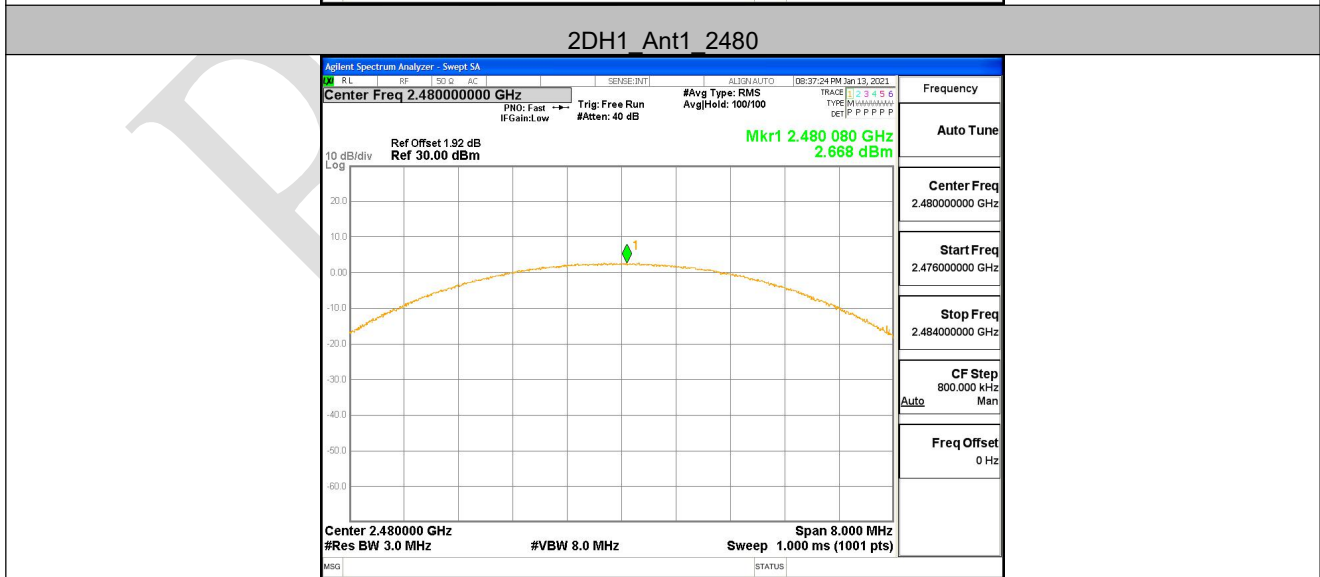

10 Appendix

Refer to the following attachments.

10.1 Appendix A: 20dB Emission Bandwidth

10.1.1 Test Result

TestMode	Antenna	Channel	20db EBW[MHz]	FL[MHz]	FH[MHz]	Limit[MHz]	Verdict
DH1	Ant1	2402	1.137	2401.418	2402.555	---	PASS
		2441	1.137	2440.418	2441.555	---	PASS
		2480	1.143	2479.418	2480.561	---	PASS
2DH1	Ant1	2402	1.401	2401.274	2402.675	---	PASS
		2441	1.431	2440.259	2441.690	---	PASS
		2480	1.410	2479.274	2480.684	---	PASS
3DH1	Ant1	2402	1.410	2401.283	2402.693	---	PASS
		2441	1.416	2440.274	2441.690	---	PASS
		2480	1.413	2479.277	2480.690	---	PASS

10.1.2 Test Graphs

2DH1 Ant1 2441

2DH1 Ant1 2480

3DH1 Ant1 2402

10.2 Appendix C: Maximum conducted output power

10.2.1 Test Result

TestMode	Antenna	Channel	Result[dBm]	Limit[dBm]	Verdict
DH1	Ant1	2402	1.27	<=30	PASS
		2441	0.97	<=30	PASS
		2480	0.46	<=30	PASS
2DH1	Ant1	2402	3.32	<=30	PASS
		2441	3.17	<=30	PASS
		2480	2.67	<=30	PASS
3DH1	Ant1	2402	3.64	<=30	PASS
		2441	3.52	<=30	PASS
		2480	2.92	<=30	PASS

10.2.2 Test Graphs

3Dh1_Ant1_2402

10.3 Appendix D: Carrier frequency separation

10.3.1 Test Result

TestMode	Antenna	Channel	Result[MHz]	Limit[MHz]	Verdict
DH1	Ant1	Hop	0.91	≥ 0.762	PASS
2DH1	Ant1	Hop	1.006	≥ 0.954	PASS
3DH1	Ant1	Hop	1.008	≥ 0.944	PASS