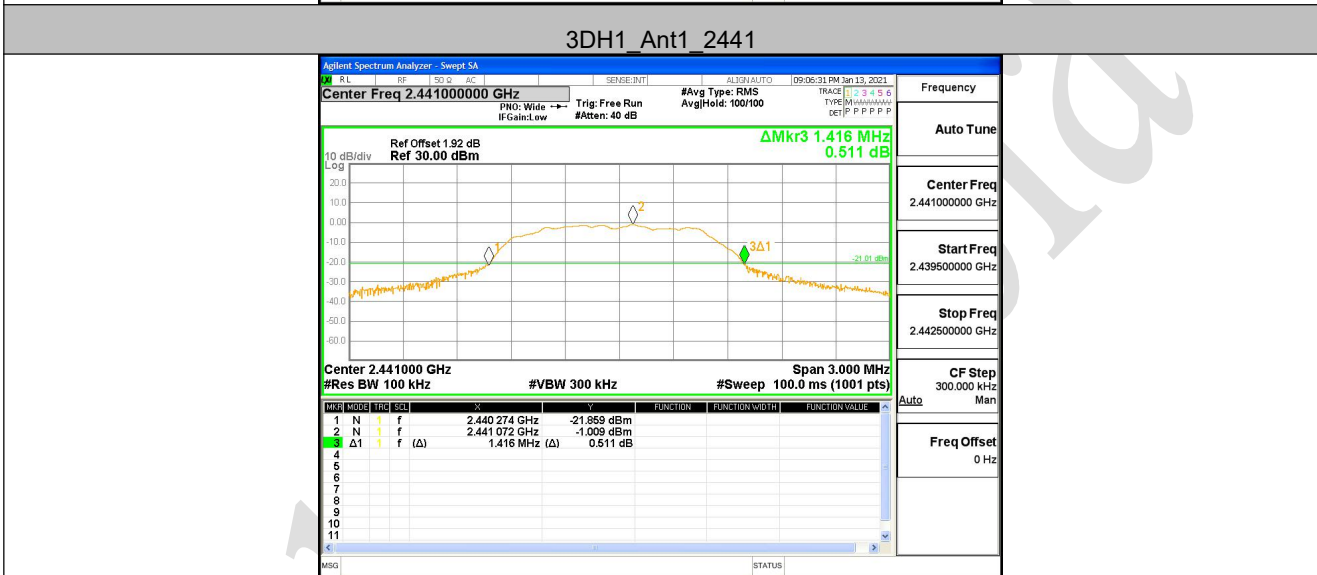

10 Appendix

Refer to the following attachments.

10.1 Appendix A: 20dB Emission Bandwidth

10.1.1 Test Result

TestMode	Antenna	Channel	20db EBW[MHz]	FL[MHz]	FH[MHz]	Limit[MHz]	Verdict
DH1	Ant1	2402	1.137	2401.418	2402.555	---	PASS
		2441	1.137	2440.418	2441.555	---	PASS
		2480	1.143	2479.418	2480.561	---	PASS
2DH1	Ant1	2402	1.401	2401.274	2402.675	---	PASS
		2441	1.431	2440.259	2441.690	---	PASS
		2480	1.410	2479.274	2480.684	---	PASS
3DH1	Ant1	2402	1.410	2401.283	2402.693	---	PASS
		2441	1.416	2440.274	2441.690	---	PASS
		2480	1.413	2479.277	2480.690	---	PASS

10.1.2 Test Graphs

2DH1 Ant1 2441

2DH1 Ant1 2480

3DH1 Ant1 2402

10.2 Appendix C: Maximum conducted output power

10.2.1 Test Result

TestMode	Antenna	Channel	Result[dBm]	Limit[dBm]	Verdict
DH1	Ant1	2402	1.27	<=30	PASS
		2441	0.97	<=30	PASS
		2480	0.46	<=30	PASS
2DH1	Ant1	2402	3.32	<=30	PASS
		2441	3.17	<=30	PASS
		2480	2.67	<=30	PASS
3DH1	Ant1	2402	3.64	<=30	PASS
		2441	3.52	<=30	PASS
		2480	2.92	<=30	PASS

10.2.2 Test Graphs

3Dh1_Ant1_2402

10.3 Appendix D: Carrier frequency separation

10.3.1 Test Result

TestMode	Antenna	Channel	Result[MHz]	Limit[MHz]	Verdict
DH1	Ant1	Hop	0.91	≥ 0.762	PASS
2DH1	Ant1	Hop	1.006	≥ 0.954	PASS
3DH1	Ant1	Hop	1.008	≥ 0.944	PASS

BlueAsia

10.3.2 Test Graphs

10.4 Appendix E: Time of occupancy

10.4.1 Test Result

TestMode	Antenna	Channel	BurstWidth [ms]	TotalHops [Num]	Result[s]	Limit[s]	Verdict
DH1	Ant1	Hop	0.38	380	0.146	<=0.4	PASS
DH3	Ant1	Hop	1.65	170	0.281	<=0.4	PASS
DH5	Ant1	Hop	2.92	110	0.321	<=0.4	PASS