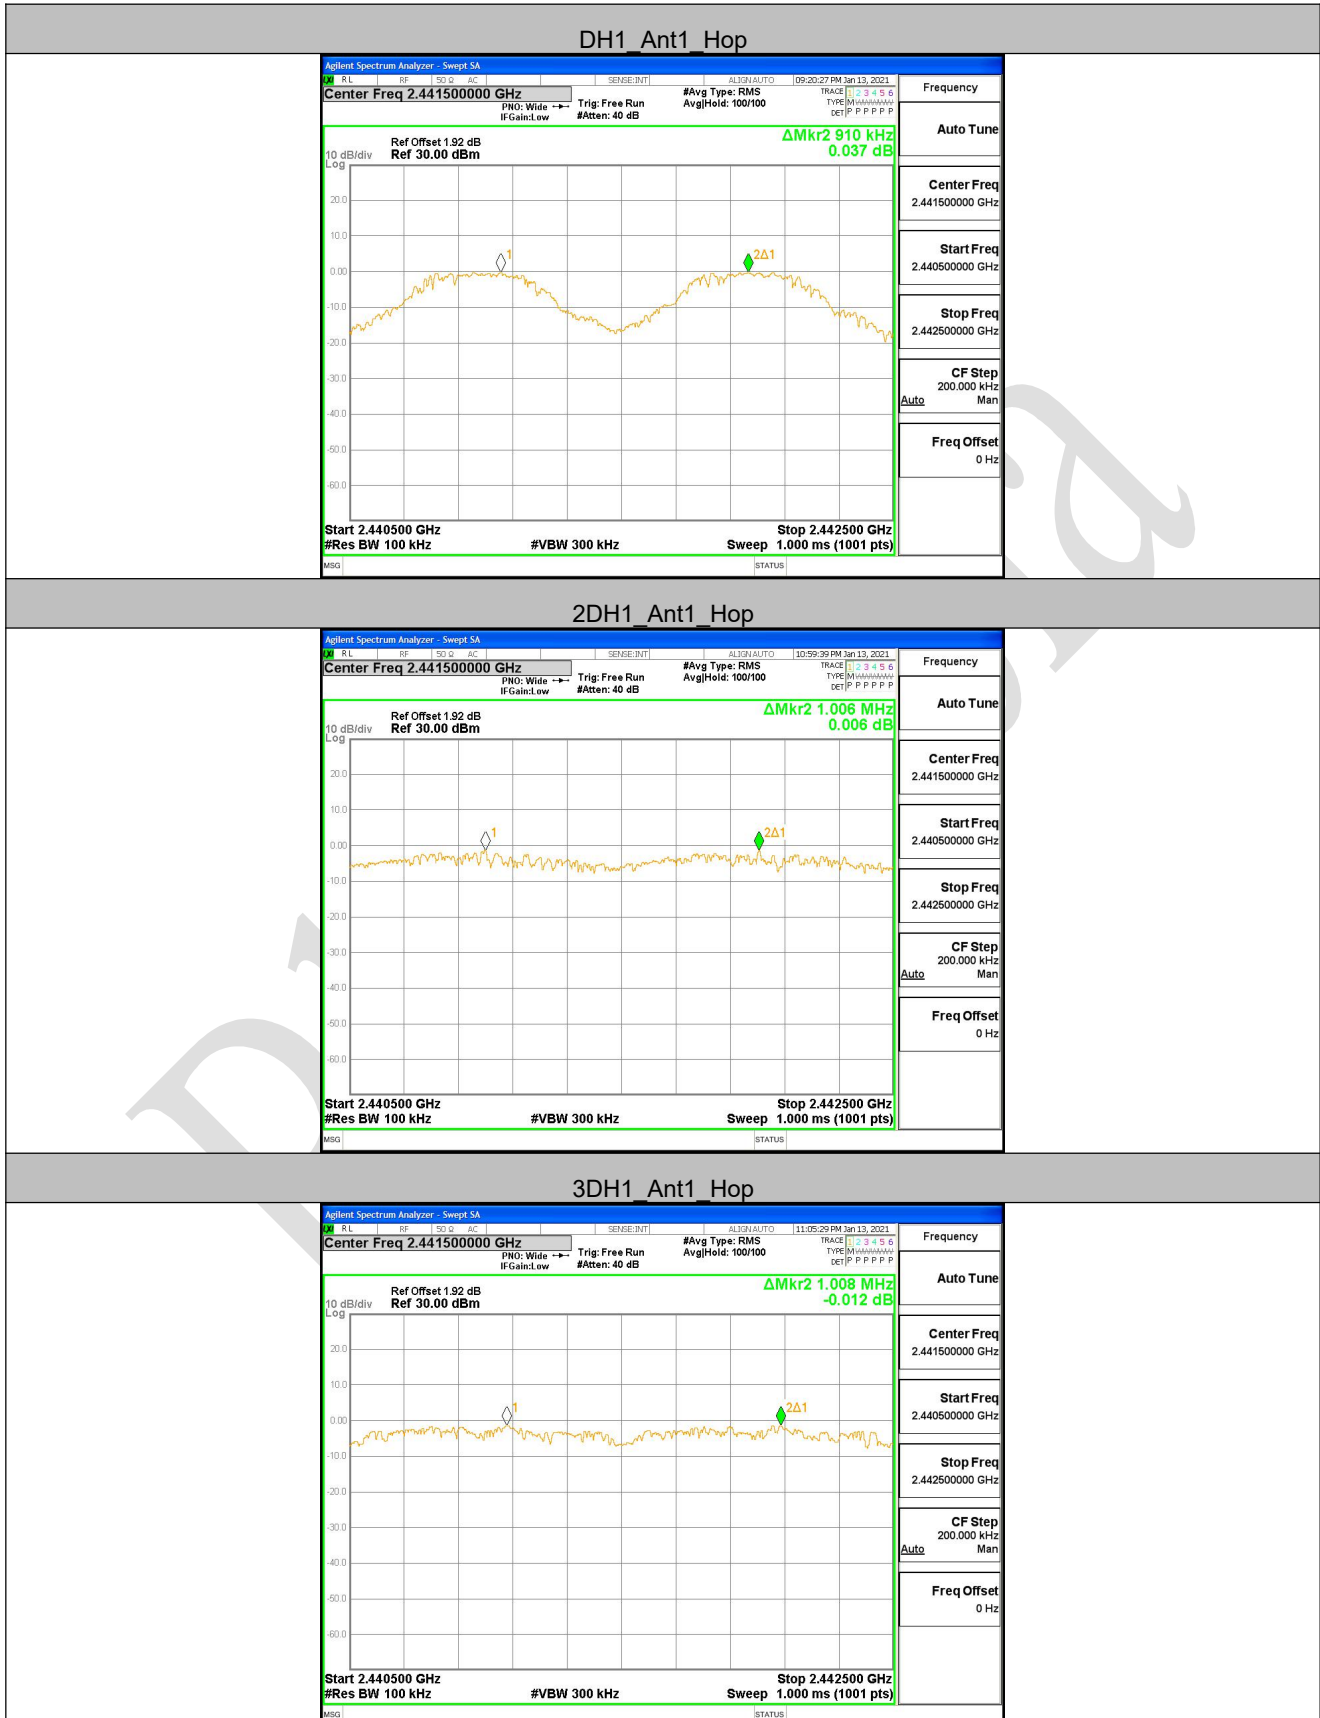

10 Appendix

Refer to the following attachments.

10.1 Appendix A: 20dB Emission Bandwidth

10.1.1 Test Result

TestMode	Antenna	Channel	20db EBW[MHz]	FL[MHz]	FH[MHz]	Limit[MHz]	Verdict
DH1	Ant1	2402	1.137	2401.418	2402.555	---	PASS
		2441	1.137	2440.418	2441.555	---	PASS
		2480	1.143	2479.418	2480.561	---	PASS
2DH1	Ant1	2402	1.401	2401.274	2402.675	---	PASS
		2441	1.431	2440.259	2441.690	---	PASS
		2480	1.410	2479.274	2480.684	---	PASS
3DH1	Ant1	2402	1.410	2401.283	2402.693	---	PASS
		2441	1.416	2440.274	2441.690	---	PASS
		2480	1.413	2479.277	2480.690	---	PASS

10.1.2 Test Graphs

2DH1 Ant1 2441

2DH1 Ant1 2480

3DH1 Ant1 2402

10.2 Appendix C: Maximum conducted output power

10.2.1 Test Result

TestMode	Antenna	Channel	Result[dBm]	Limit[dBm]	Verdict
DH1	Ant1	2402	1.27	<=30	PASS
		2441	0.97	<=30	PASS
		2480	0.46	<=30	PASS
2DH1	Ant1	2402	3.32	<=30	PASS
		2441	3.17	<=30	PASS
		2480	2.67	<=30	PASS
3DH1	Ant1	2402	3.64	<=30	PASS
		2441	3.52	<=30	PASS
		2480	2.92	<=30	PASS

10.2.2 Test Graphs

3Dh1_Ant1_2402

10.3 Appendix D: Carrier frequency separation

10.3.1 Test Result

TestMode	Antenna	Channel	Result[MHz]	Limit[MHz]	Verdict
DH1	Ant1	Hop	0.91	≥ 0.762	PASS
2DH1	Ant1	Hop	1.006	≥ 0.954	PASS
3DH1	Ant1	Hop	1.008	≥ 0.944	PASS

BlueAsia

10.3.2 Test Graphs

10.4 Appendix E: Time of occupancy

10.4.1 Test Result

TestMode	Antenna	Channel	BurstWidth [ms]	TotalHops [Num]	Result[s]	Limit[s]	Verdict
DH1	Ant1	Hop	0.38	380	0.146	<=0.4	PASS
DH3	Ant1	Hop	1.65	170	0.281	<=0.4	PASS
DH5	Ant1	Hop	2.92	110	0.321	<=0.4	PASS