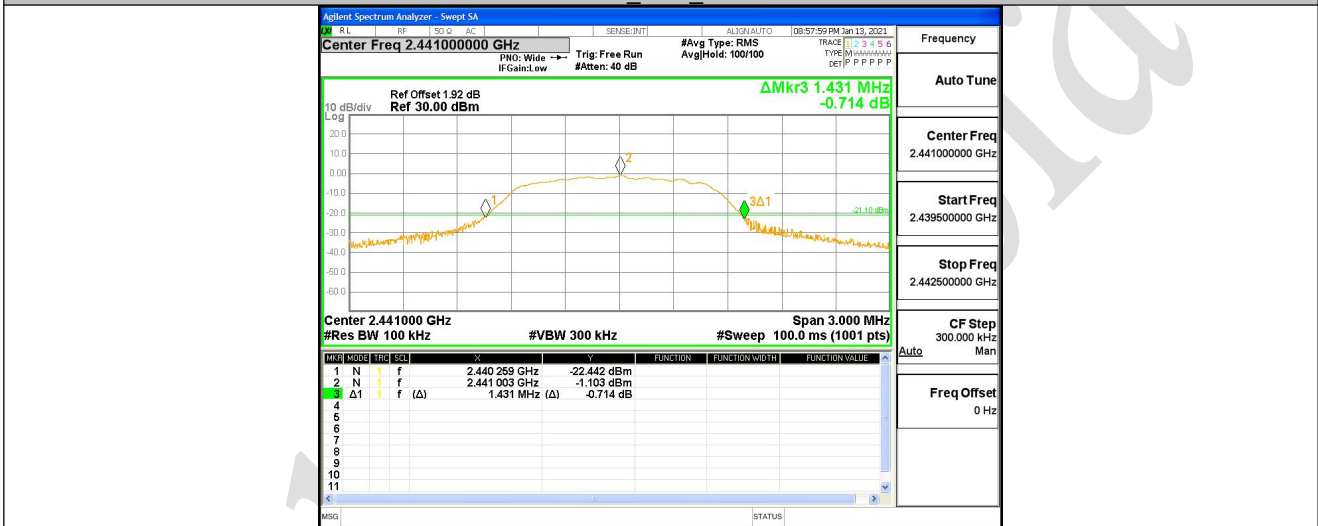

10 Appendix

Refer to the following attachments.

10.1 Appendix A: 20dB Emission Bandwidth

10.1.1 Test Result

TestMode	Antenna	Channel	20db EBW[MHz]	FL[MHz]	FH[MHz]	Limit[MHz]	Verdict
DH1	Ant1	2402	1.137	2401.418	2402.555	---	PASS
		2441	1.137	2440.418	2441.555	---	PASS
		2480	1.143	2479.418	2480.561	---	PASS
2DH1	Ant1	2402	1.401	2401.274	2402.675	---	PASS
		2441	1.431	2440.259	2441.690	---	PASS
		2480	1.410	2479.274	2480.684	---	PASS
3DH1	Ant1	2402	1.410	2401.283	2402.693	---	PASS
		2441	1.416	2440.274	2441.690	---	PASS
		2480	1.413	2479.277	2480.690	---	PASS

10.1.2 Test Graphs

2DH1 Ant1 2441

2DH1 Ant1 2480

3DH1 Ant1 2402

10.2 Appendix C: Maximum conducted output power

10.2.1 Test Result

TestMode	Antenna	Channel	Result[dBm]	Limit[dBm]	Verdict
DH1	Ant1	2402	1.27	<=30	PASS
		2441	0.97	<=30	PASS
		2480	0.46	<=30	PASS
2DH1	Ant1	2402	3.32	<=30	PASS
		2441	3.17	<=30	PASS
		2480	2.67	<=30	PASS
3DH1	Ant1	2402	3.64	<=30	PASS
		2441	3.52	<=30	PASS
		2480	2.92	<=30	PASS

10.2.2 Test Graphs

3Dh1_Ant1_2402

10.3 Appendix D: Carrier frequency separation

10.3.1 Test Result

TestMode	Antenna	Channel	Result[MHz]	Limit[MHz]	Verdict
DH1	Ant1	Hop	0.91	≥ 0.762	PASS
2DH1	Ant1	Hop	1.006	≥ 0.954	PASS
3DH1	Ant1	Hop	1.008	≥ 0.944	PASS