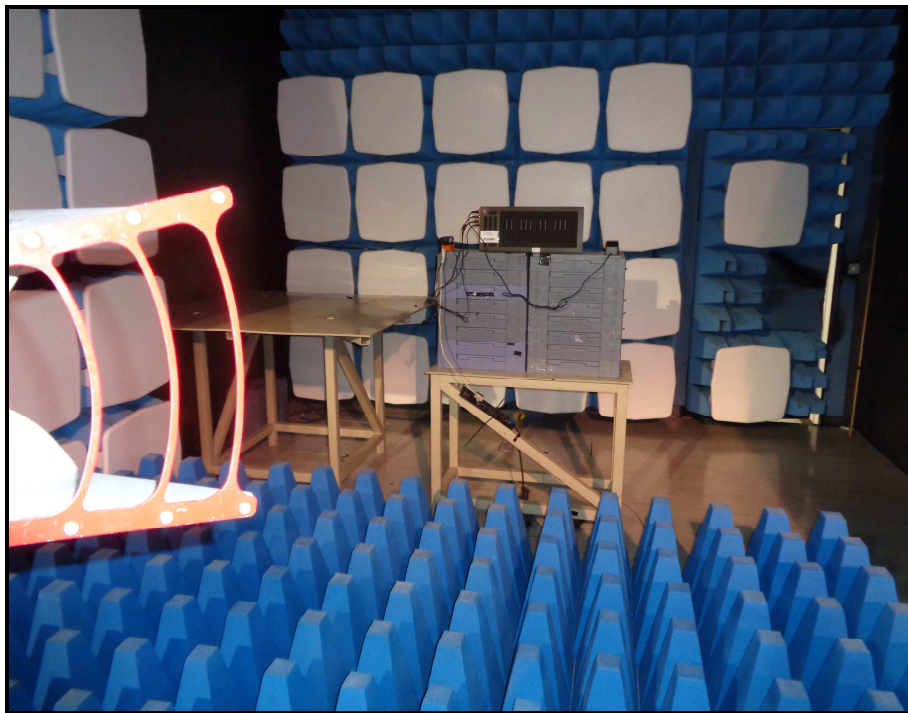

Test Setup Photographs for the Seaboard RISE 25

1. Radiated Emissions

1.1. Configuration 1: <Below 1 GHz

Photo 1

Photo 2

Radiated Emissions (continued)

Photo 3

Radiated Emissions (continued)

1.2. Configuration 2: Above 1 GHz and Band edge

Photo 1

Photo 2