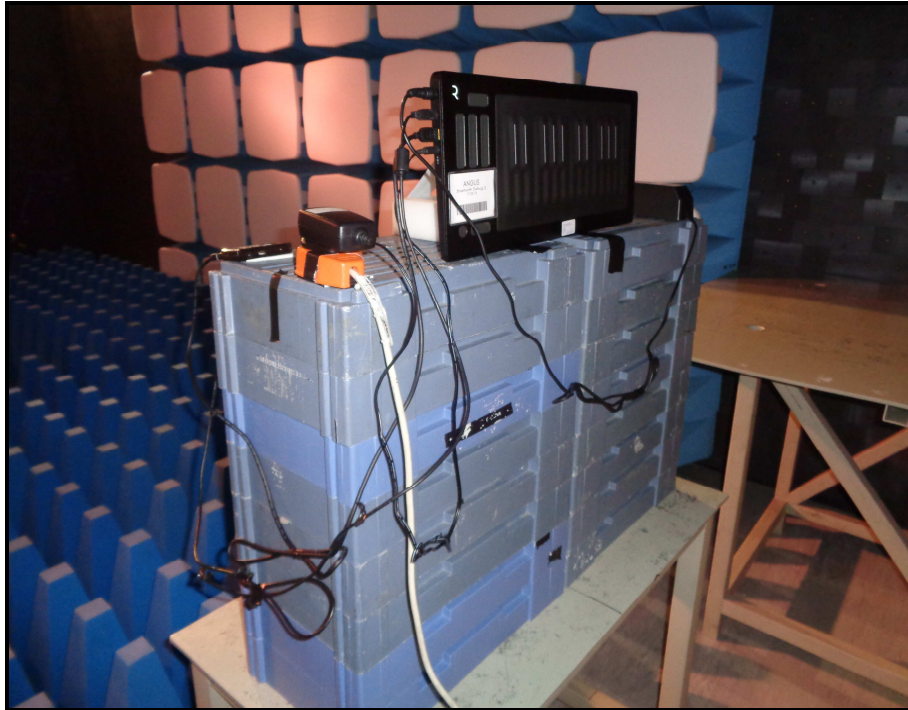

Test Setup Photographs for the Seaboard RISE 25

1. Radiated Emissions

1.1. Configuration 1: <Below 1 GHz

Photo 1

Photo 2

Radiated Emissions (continued)

Photo 3

Radiated Emissions (continued)

1.2. Configuration 2: Above 1 GHz and Band edge

Photo 1

Photo 2