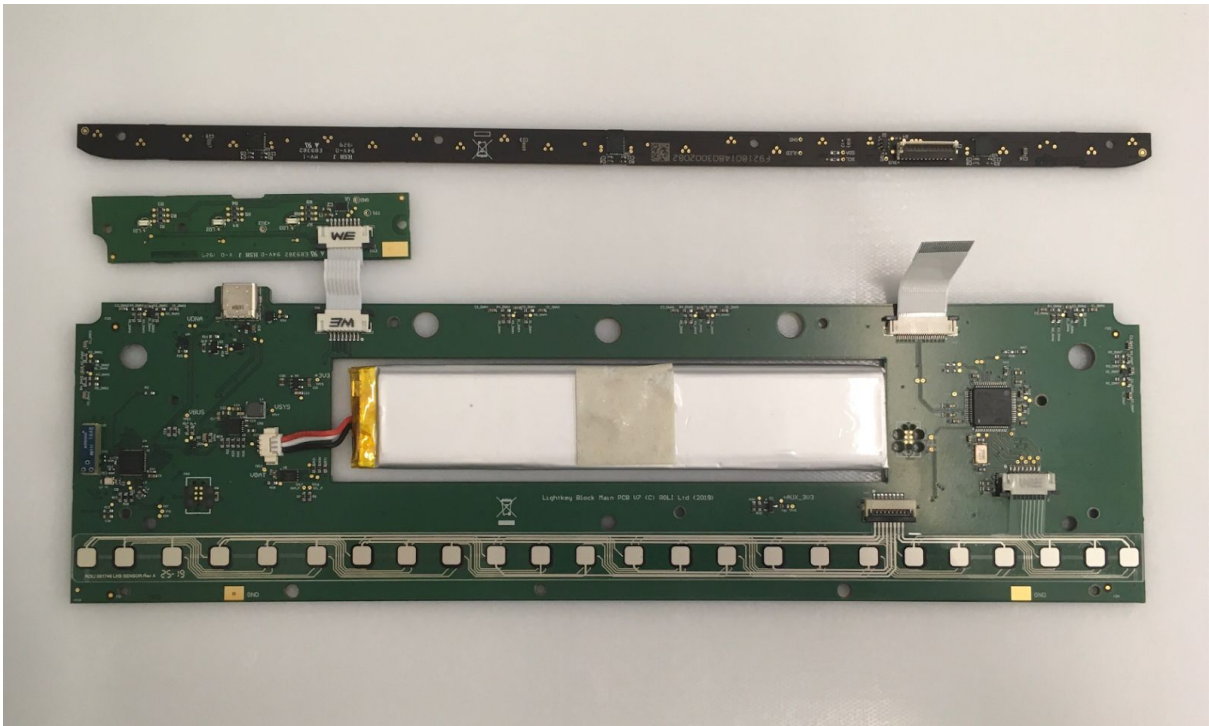

ALL PCBAS

MAIN PCBA

F9214014502002083

Lightkey Black Rain PCB
07-2019-02-03

LED PCBA

CONTROL PCB