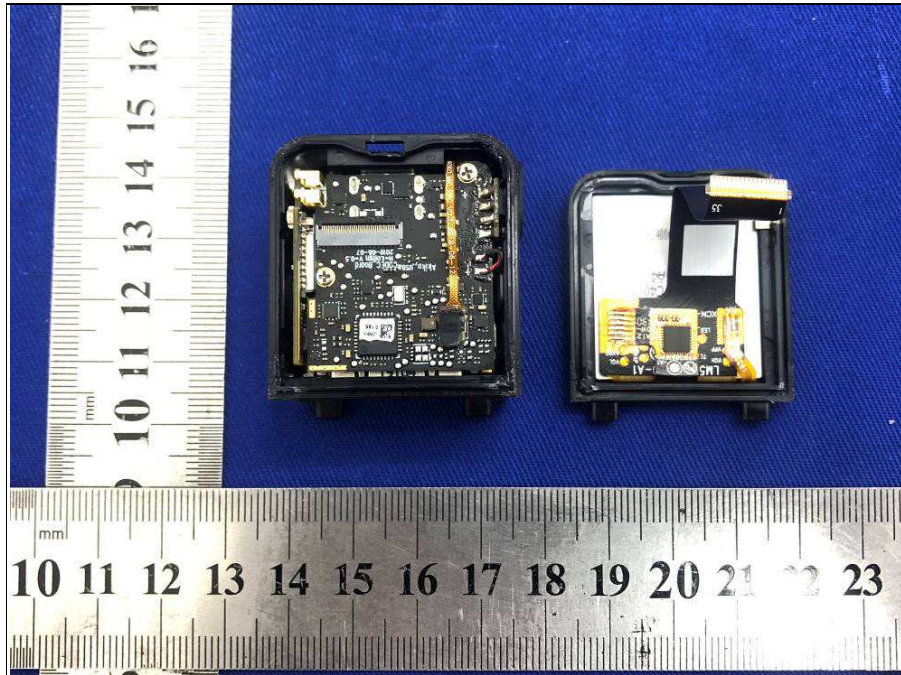

PHOTOGRAPHS OF THE EUT

BUREAU
VERITAS

Reference No.: 190919N042

BUREAU
VERITAS

Reference No.: 190919N042

BUREAU
VERITAS

Reference No.: 190919N042