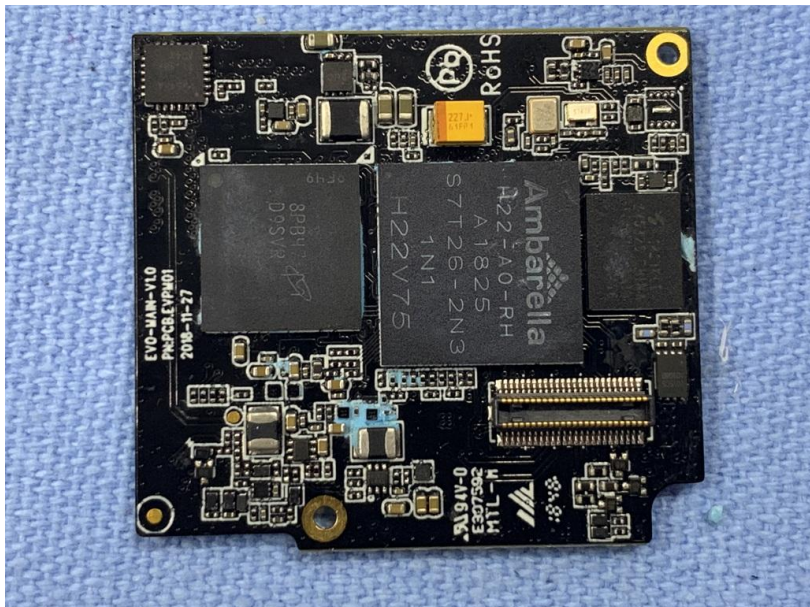

Test model number: CINEVOX/A

30001

Model: 30001  
Capacity: 3000mAh  
Voltage: 3.7V  
Nominal Voltage: 3.7V  
Max. Charge Voltage: 4.2V  
Max. Discharge Current: 1000mA  
Operating Temperature: 0°C to 40°C  
Storage Temperature: -20°C to 60°C  
Weight: 15g  
Dimensions: 45mm x 25mm x 4mm