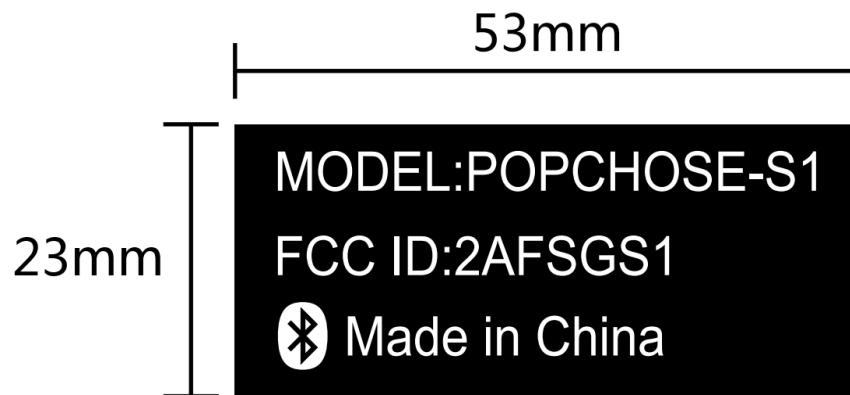

EXHIBIT A - FCC ID LABEL AND LOCATION

FCC ID Label

FCC ID Label Location Information

The label shown shall be permanently affixed at a conspicuous location on the device and be readily visible to the user at the time purchase (Labeling requirements per 2.925)