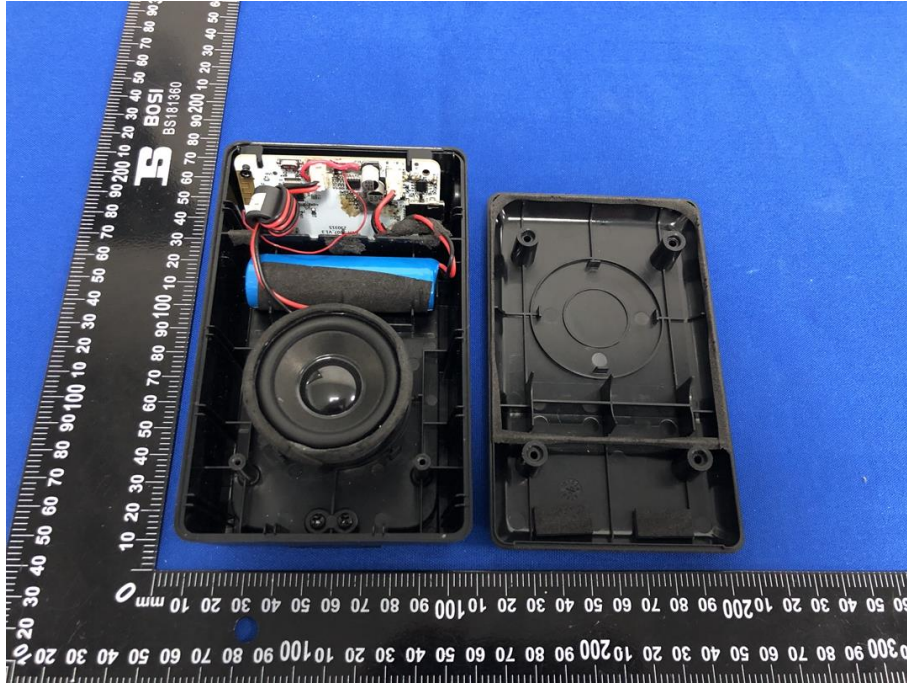

# Appendix C: Photographs of EUT

Product: Magic Arm

Model: S207

Internal Photos

Antenna