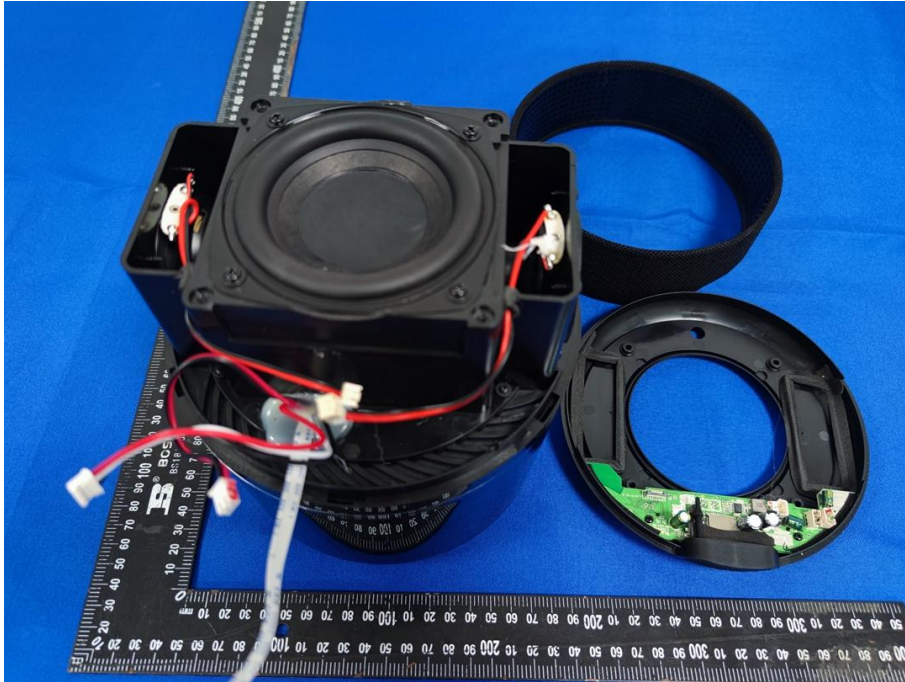

Appendix C: Photographs of EUT

Product: MusicAurora

Model: L16

Internal Photos

Antenna