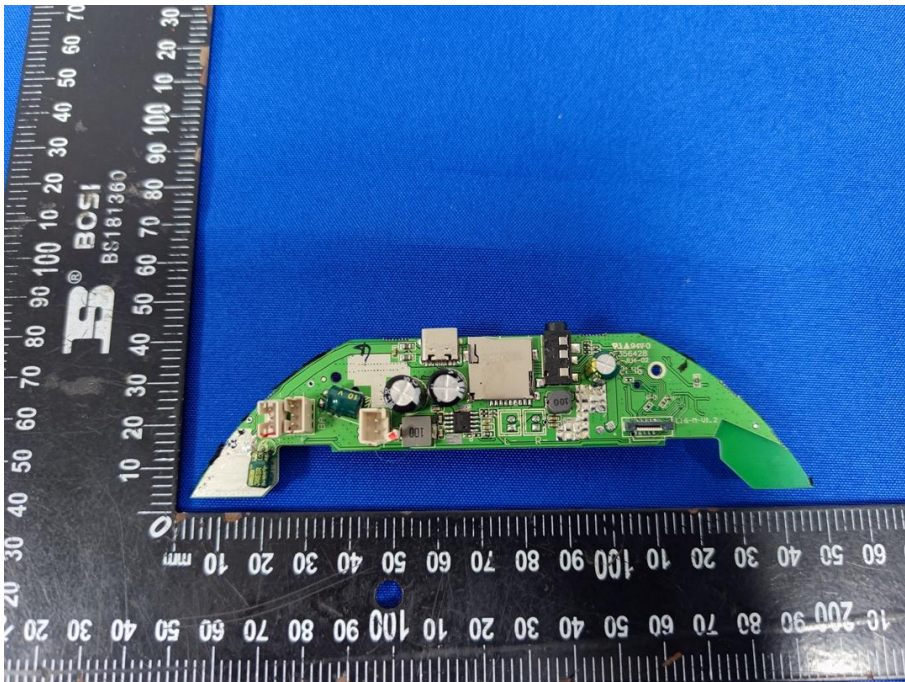

Appendix C: Photographs of EUT

Product: MusicAurora

Model: L16

Internal Photos

Antenna