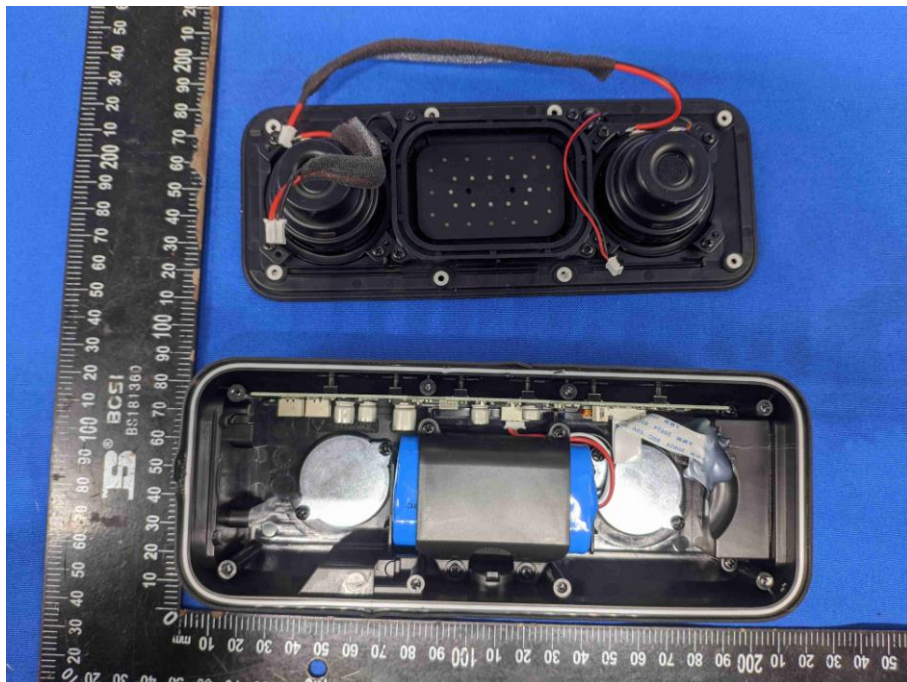

Appendix C: Photographs of EUT

Product: MelodyFlow

Model: F30

Internal Photos

Antenna