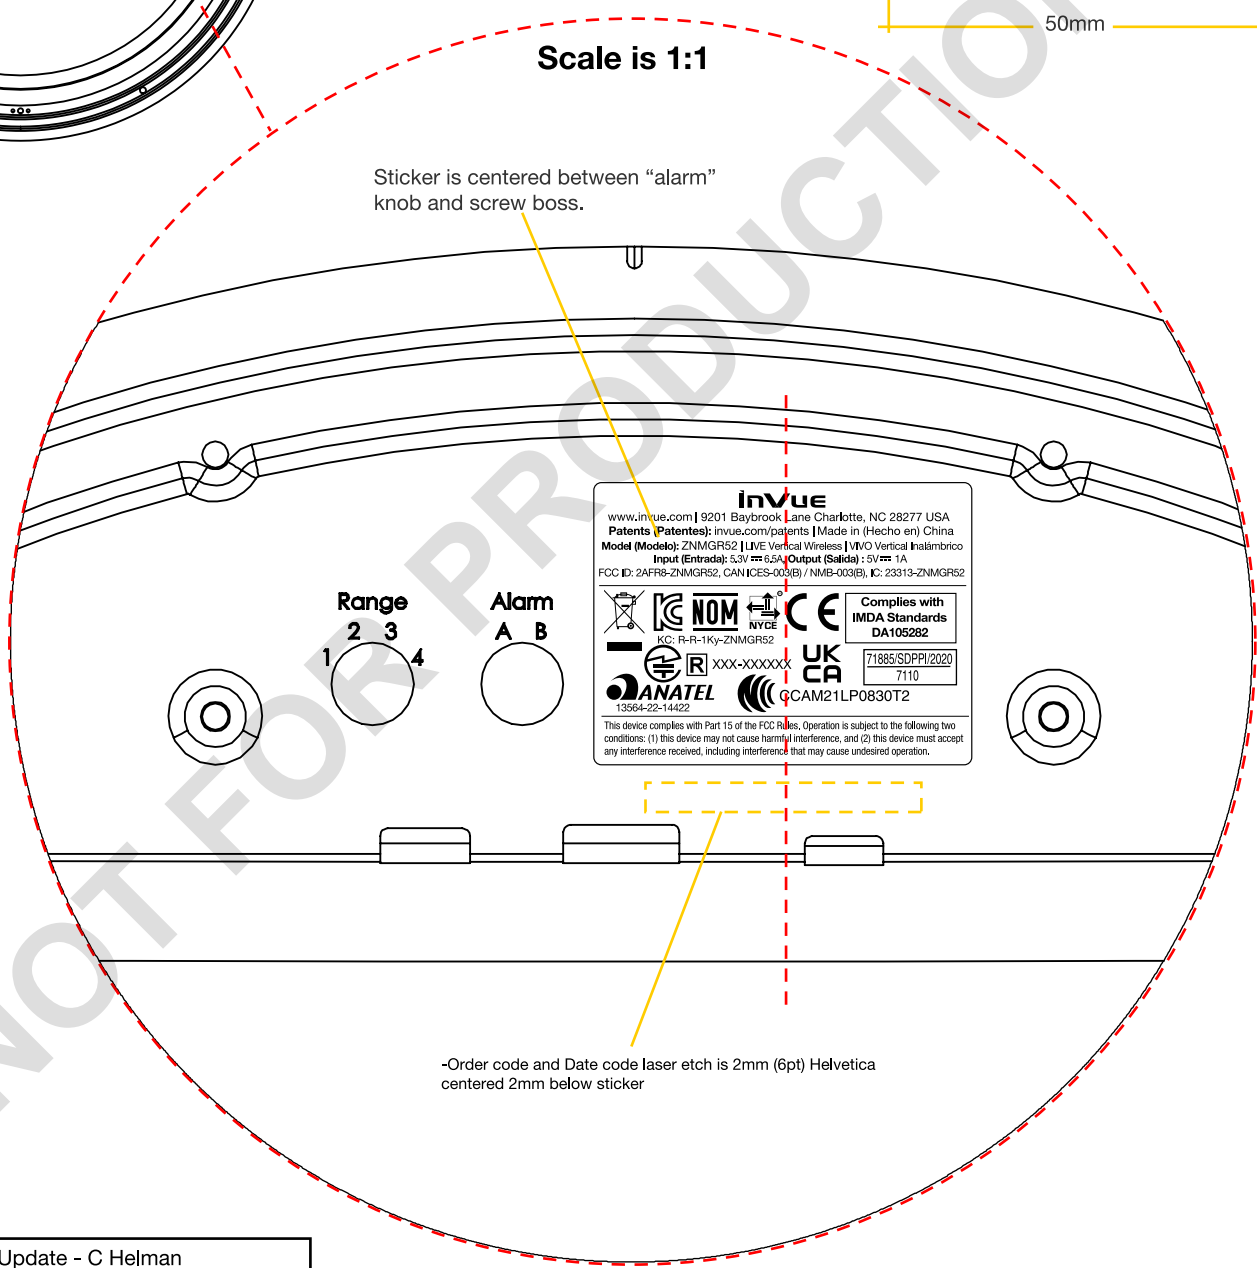

Sticker color: Matte white
Text color: Pantone 422

Scale is 1:1

Sticker is centered between "alarm" knob and screw boss.

-Order code and Date code laser etch is 2mm (6pt) Helvetica centered 2mm below sticker