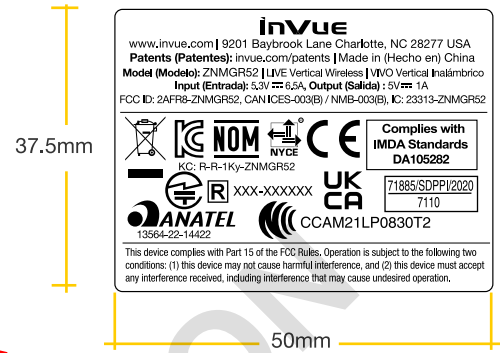

Sticker color: Matte white
Text color: Pantone 422

Scale is 1:1

Sticker is centered between "alarm" knob and screw boss.

-Order code and Date code laser etch is 2mm (6pt) Helvetica centered 2mm below sticker