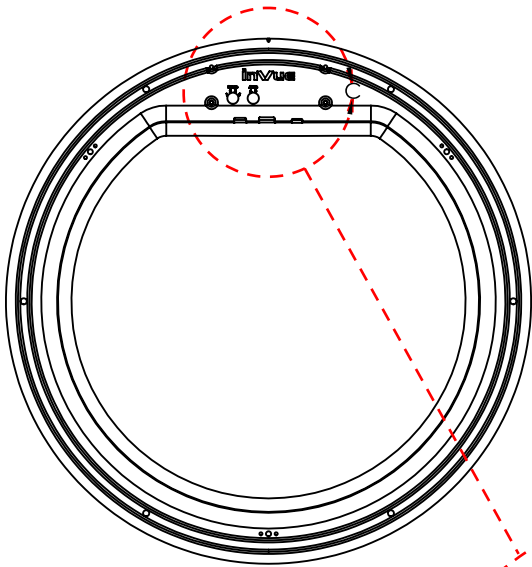

Sticker color: Matte white
Text color: Pantone 422

Scale is 1:1

Sticker is centered between "alarm" knob and screw boss.

-Order code and Date code laser etch is 2mm (6pt) Helvetica centered 2mm below sticker