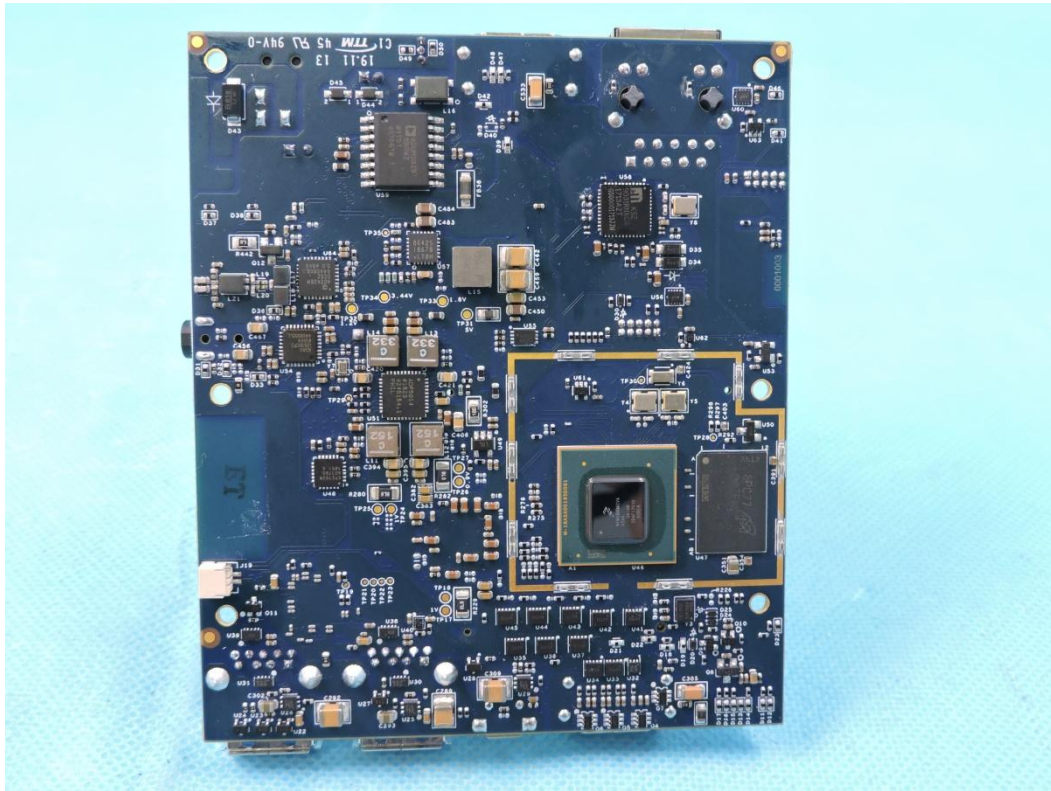

APPENDIX-PHOTOGRAPHS OF EUT CONSTRUCTIONAL DETAILS
FCC ID: 2AFQA-IMX-THOR96
Model: Thor96

Photo 1

Photo 2

Photo 3

Photo 4

Photo 5

Photo 6

Photo 7