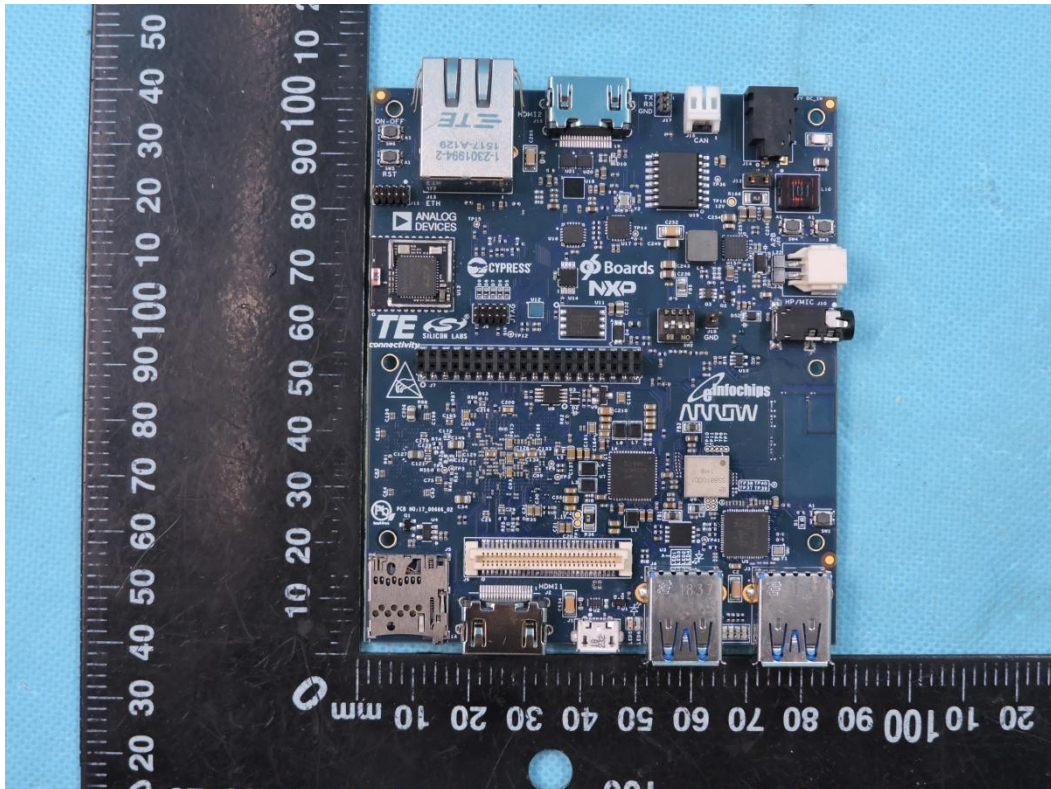

APPENDIX-PHOTOGRAPHS OF EUT CONSTRUCTIONAL DETAILS
FCC ID: 2AFQA-IMX-THOR96
Model: Thor96

Photo 1

Photo 2

Photo 3

Photo 4

Photo 5

Photo 6

Photo 7