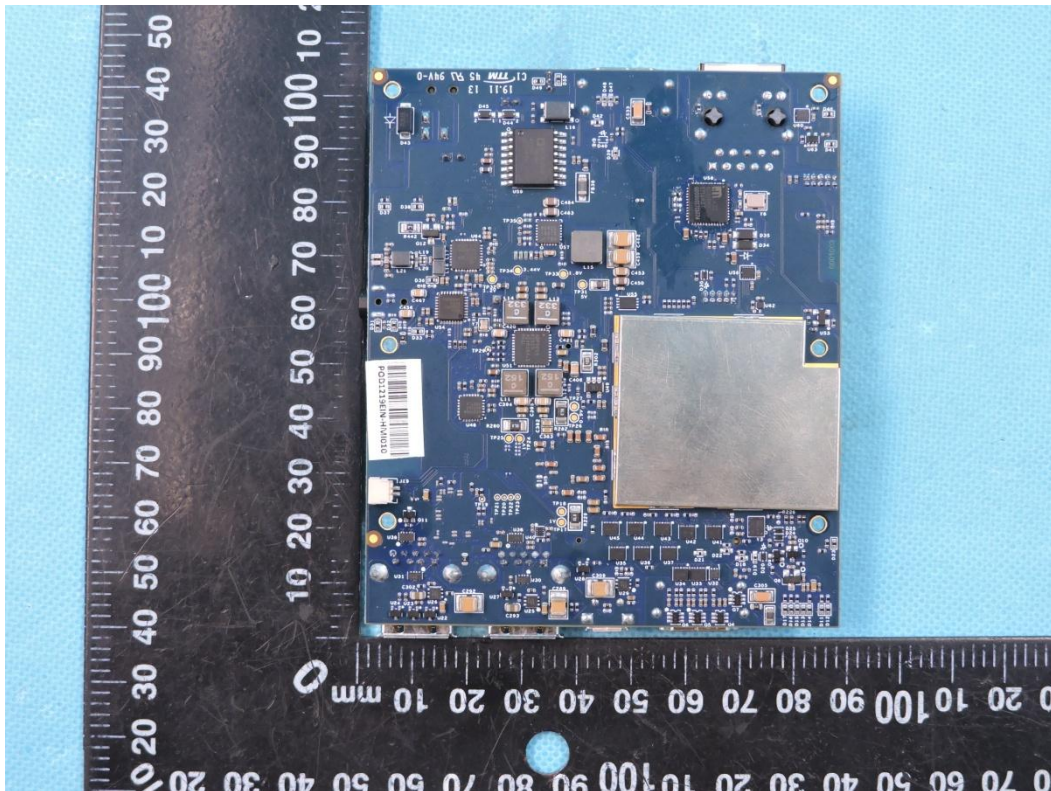

APPENDIX-PHOTOGRAPHS OF EUT CONSTRUCTIONAL DETAILS
FCC ID: 2AFQA-IMX-THOR96
Model: Thor96

Photo 1

Photo 2

Photo 3

Photo 4

Photo 5

Photo 6

Photo 7