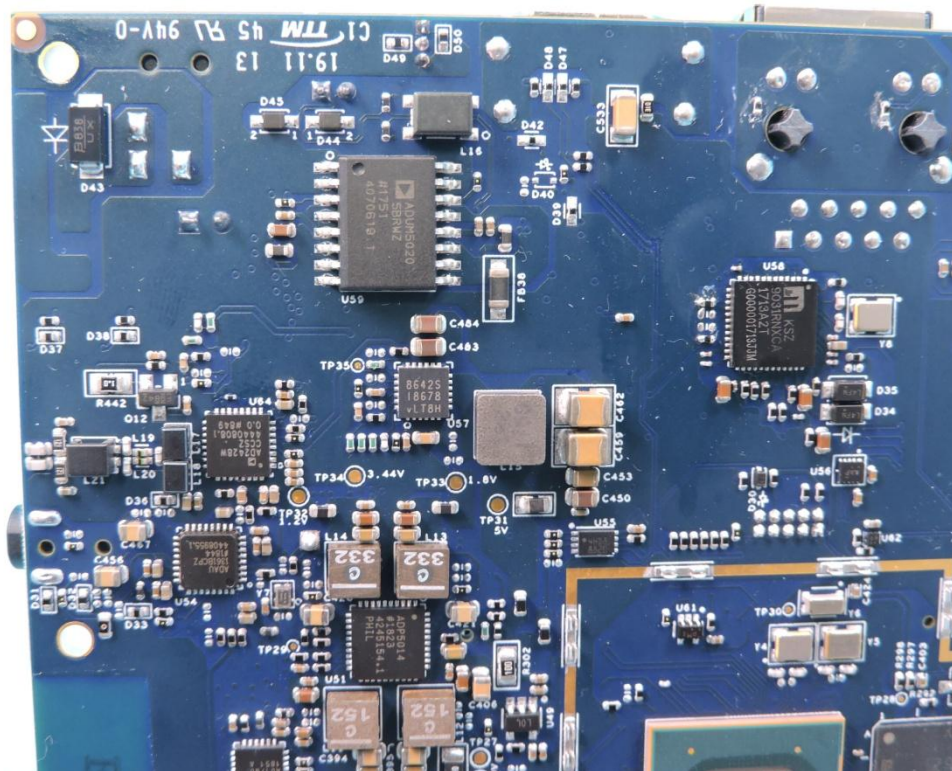

APPENDIX-PHOTOGRAPHS OF EUT CONSTRUCTIONAL DETAILS
FCC ID: 2AFQA-IMX-THOR96
Model: Thor96

Photo 1

Photo 2

Photo 3

Photo 4

Photo 5

Photo 6

Photo 7

Photo 8

Photo 9