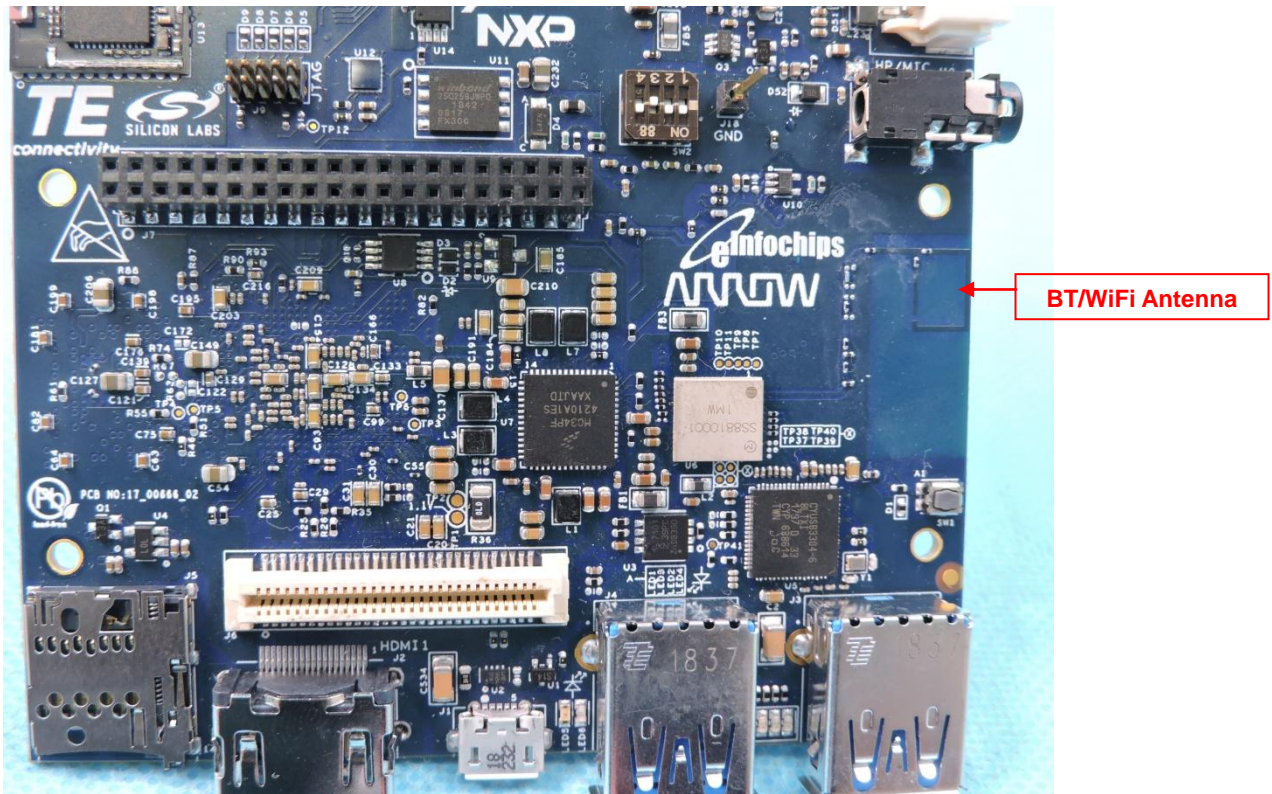

APPENDIX-PHOTOGRAPHS OF EUT CONSTRUCTIONAL DETAILS
FCC ID: 2AFQA-IMX-THOR96
Model: Thor96

Photo 1

Photo 2

Photo 3

Photo 4

Photo 5

Photo 6

Photo 7