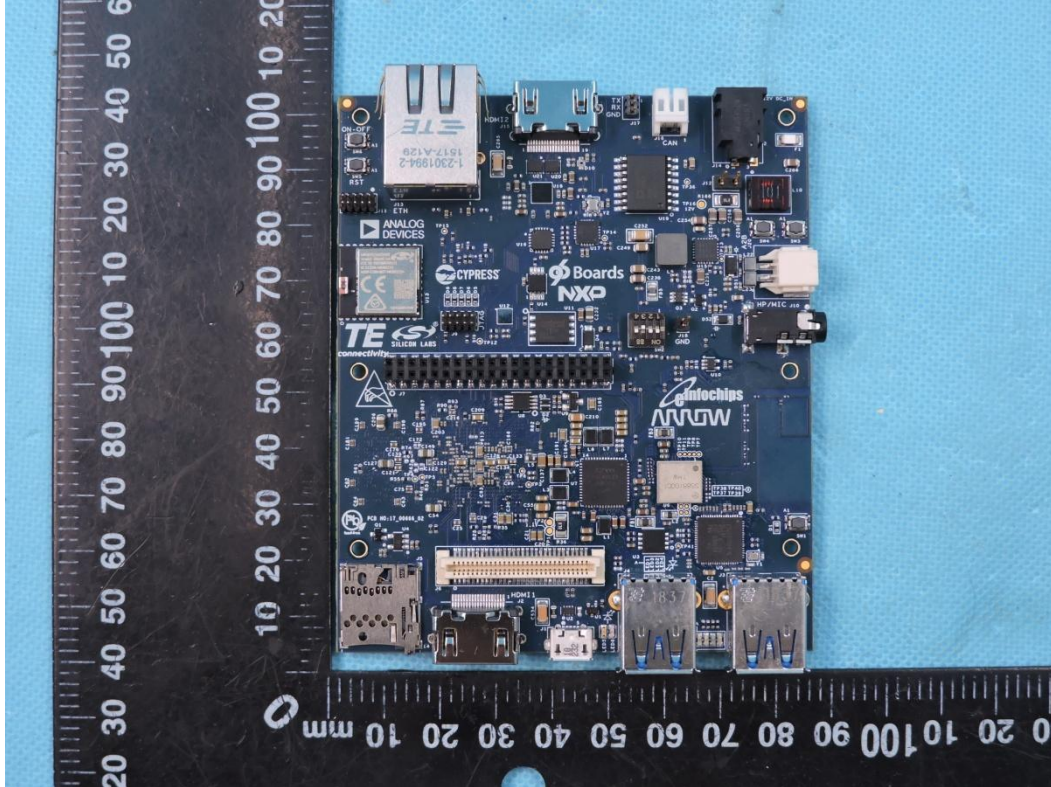

APPENDIX-PHOTOGRAPHS OF EUT CONSTRUCTIONAL DETAILS
FCC ID: 2AFQA-IMX-THOR96
Model: Thor96

Photo 1

Photo 2

Photo 3

Photo 4

Photo 5

Photo 6

Photo 7