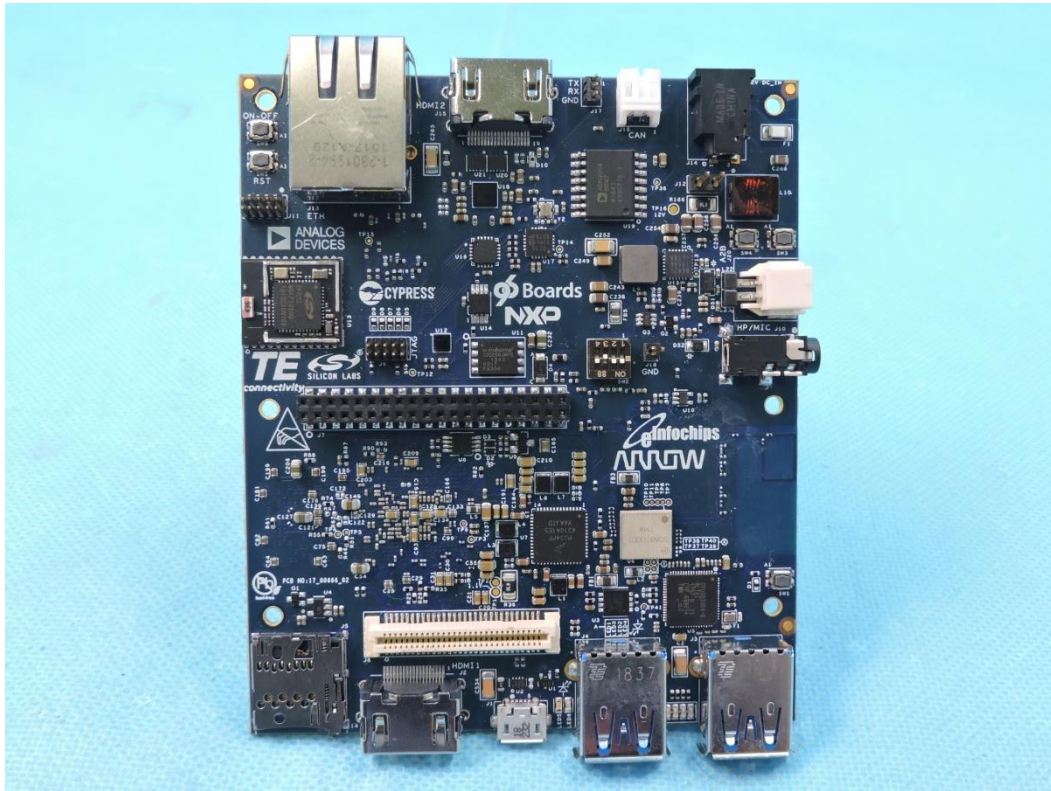

APPENDIX-PHOTOGRAPHS OF EUT CONSTRUCTIONAL DETAILS
FCC ID: 2AFQA-IMX-THOR96
Model: Thor96

Photo 1

Photo 2

Photo 3

Photo 4

Photo 5

Photo 6

Photo 7