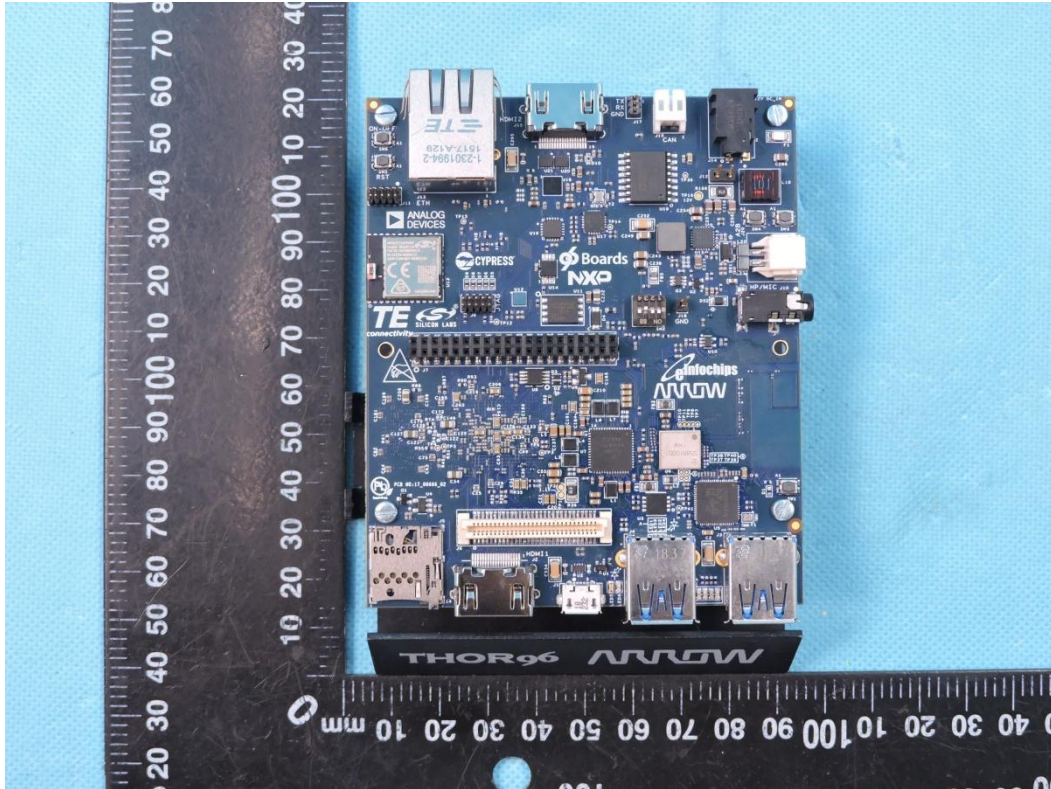

APPENDIX-PHOTOGRAPHS OF EUT CONSTRUCTIONAL DETAILS
FCC ID: 2AFQA-IMX-THOR96
Model: Thor96

Photo 1

Photo 2

Photo 3

Photo 4

Photo 5

Photo 6

Photo 7