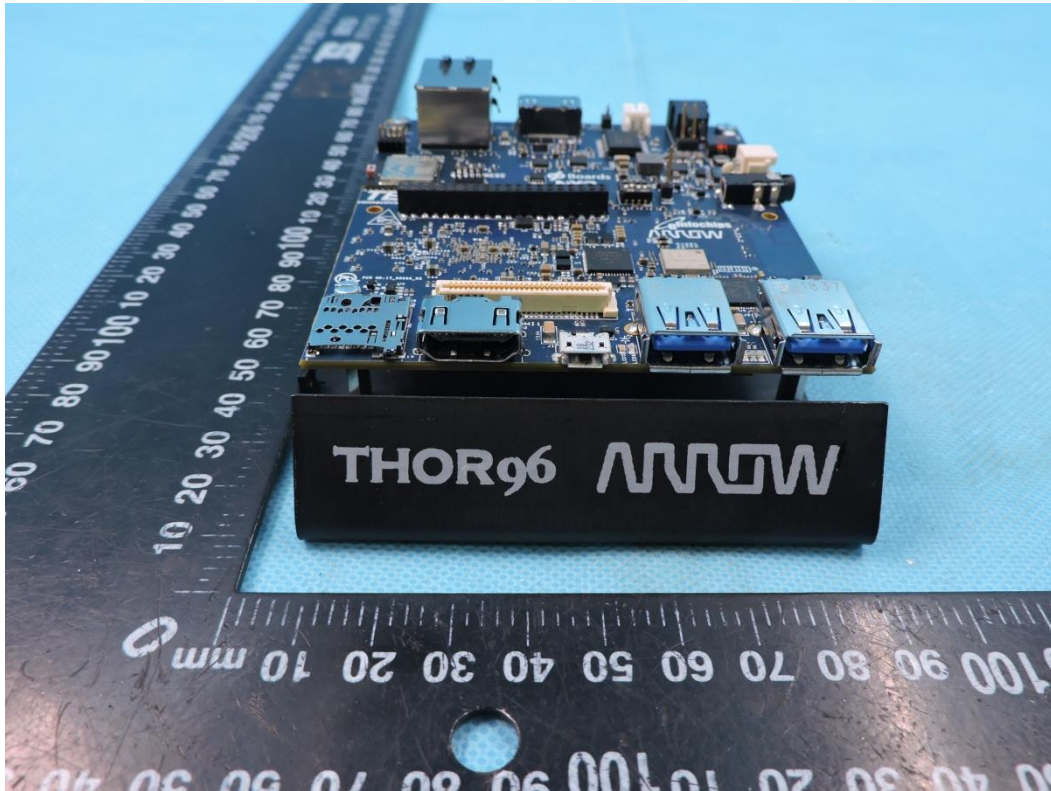

APPENDIX-PHOTOGRAPHS OF EUT CONSTRUCTIONAL DETAILS
FCC ID: 2AFQA-IMX-THOR96
Model: Thor96

Photo 1

Photo 2

Photo 3

Photo 4

Photo 5

Photo 6

Photo 7