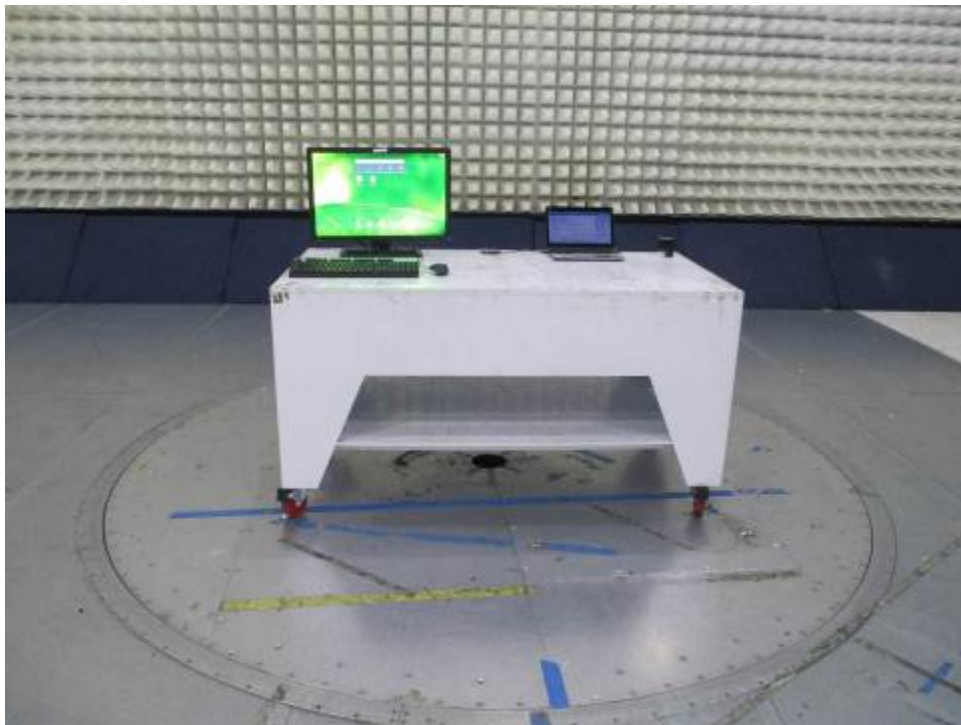

Setup Photographs
FCC ID: 2AFQA-DB410C
IC: 20763-DB410C

Radiated Emissions

Radiated Emissions

AC Line Conducted Emissions