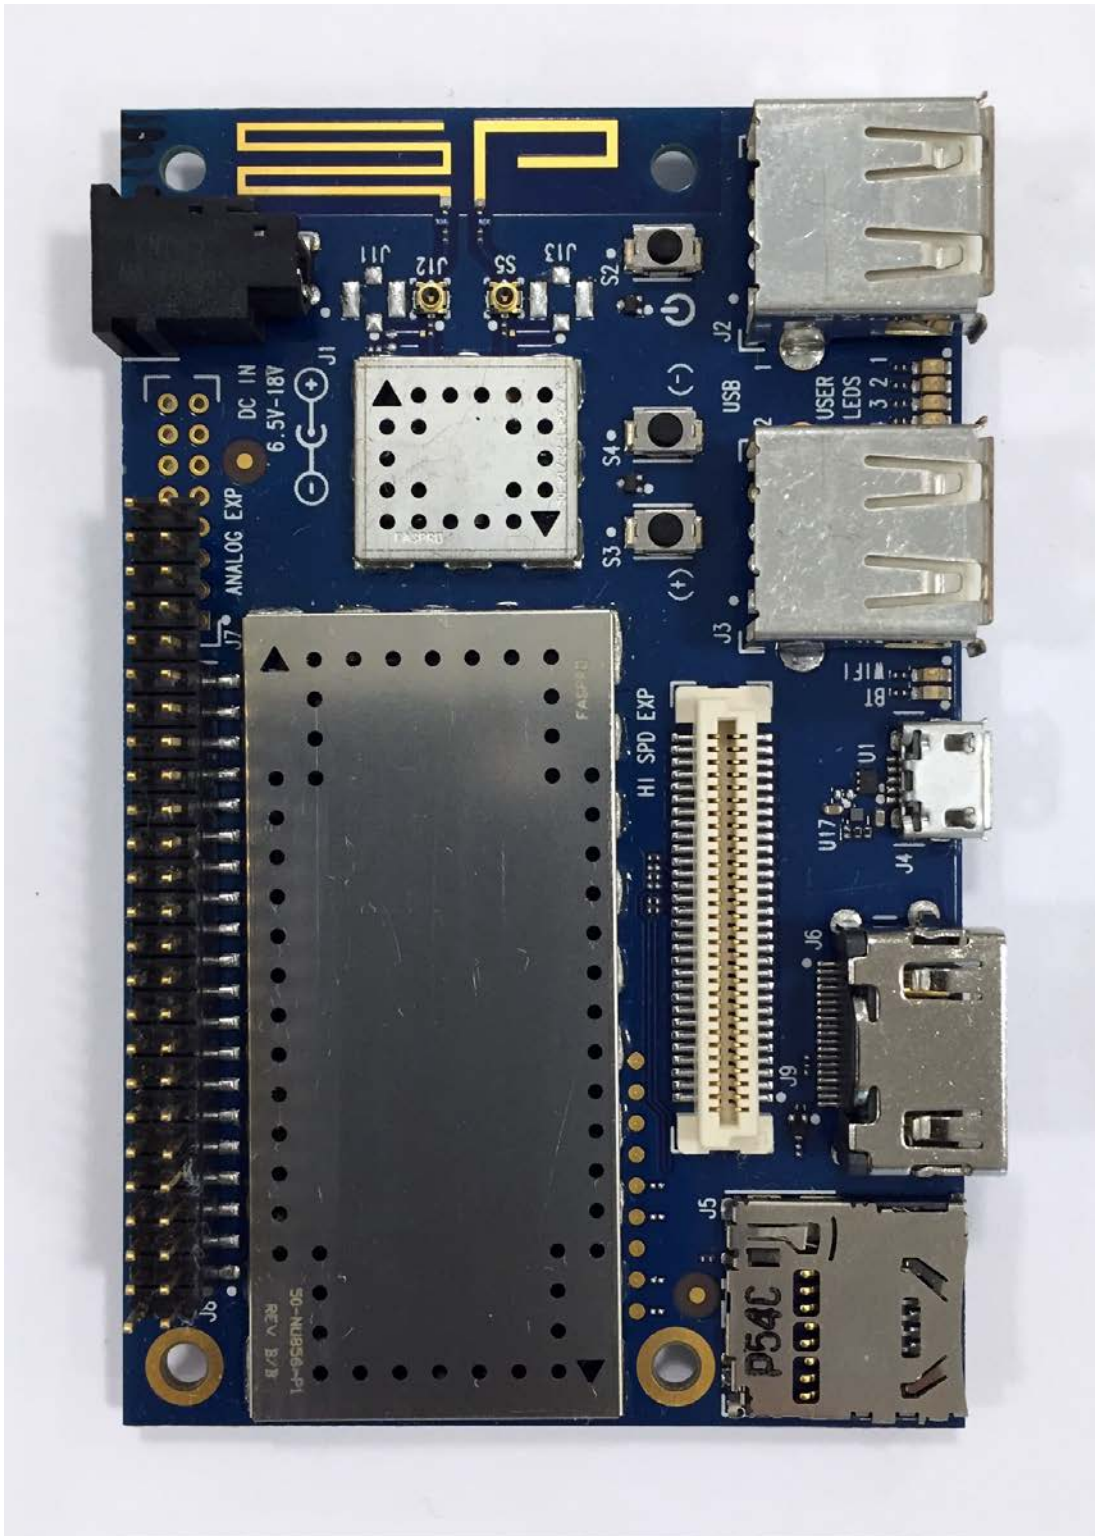

External Photos  
FCC ID: 2AFQA-DB410C  
IC: 20763-DB410C

NO SERVICE PROVISIONS  
EVALUATION ONLY: NOT FCC  
APPROVED FOR RESALE COO:US

20-NT726-H252 REV A  
AE-3015-005669

WLAN MAC

IDN14ASSY20-NT726-

IDN14-25-NT726-P1 REV A  
MP25-NT726-4 REV A  
03 04  
MADE IN CHINA  
01 09  
02 05

SS-3

PWB, MAIN, P2, SBC, APQ8015

Qualcomm  
Snapdragon

G4

SD B00T  
USB B00T  
HDMI\_SEL  
USB\_HOST

S6