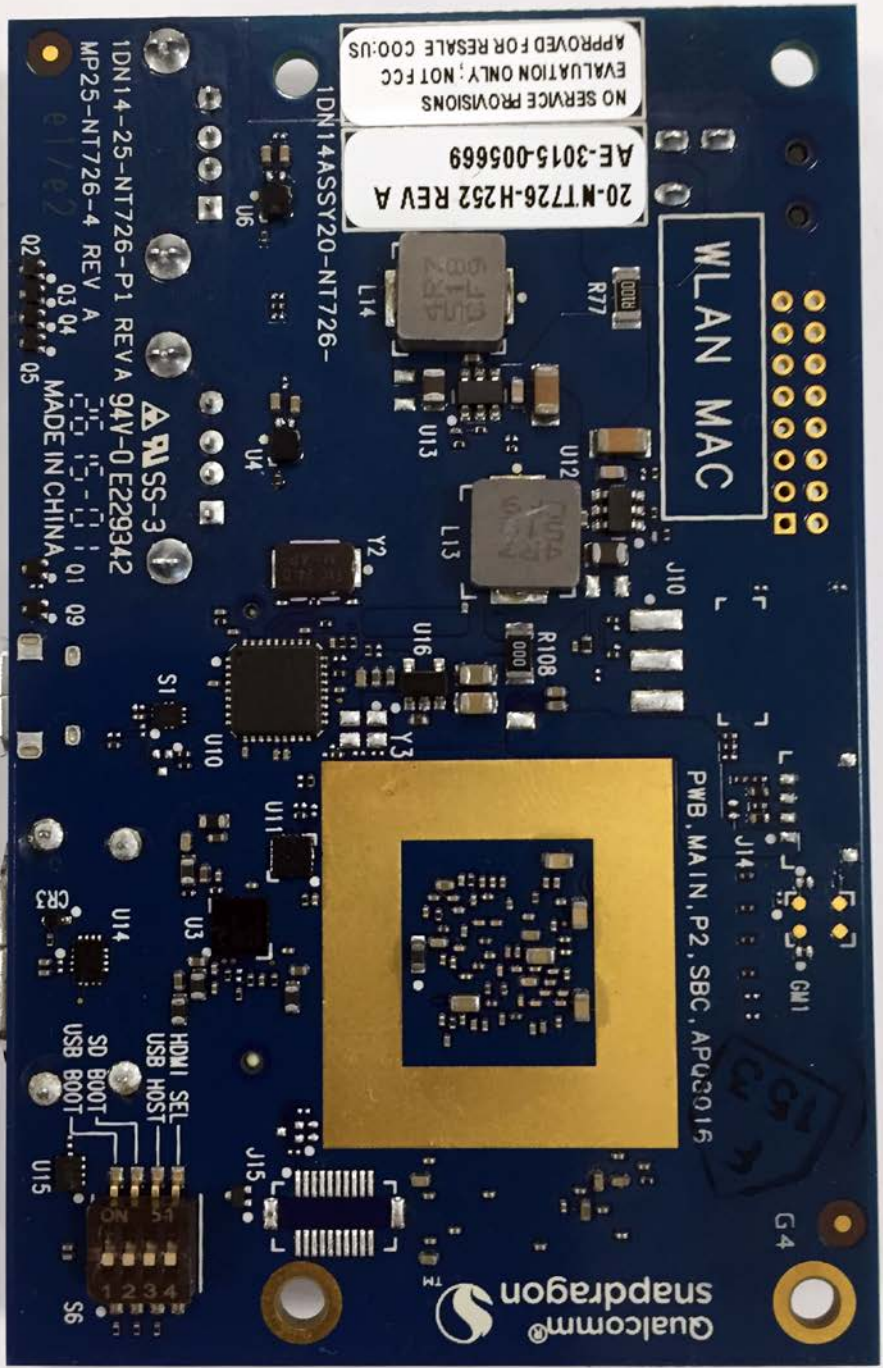

External Photos  
FCC ID: 2AFQA-DB410C  
IC: 20763-DB410C

NO SERVICE PROVISIONS  
EVALUATION ONLY: NOT FCC  
APPROVED FOR RESALE COO:US

20-NT726-H252 REV A  
AE-3015-005669

WLAN MAC

IDN14ASSY20-NT726-

IDN14-25-NT726-P1 REV A  
MP25-NT726-4 REV A  
03 04  
MADE IN CHINA  
01 09  
02 05

SS-3

PWB, MAIN, P2, SBC, APQ8015

Qualcomm  
Snapdragon

G4

SD B00T  
USB B00T  
HDMI\_SEL  
USB\_HOST

S6