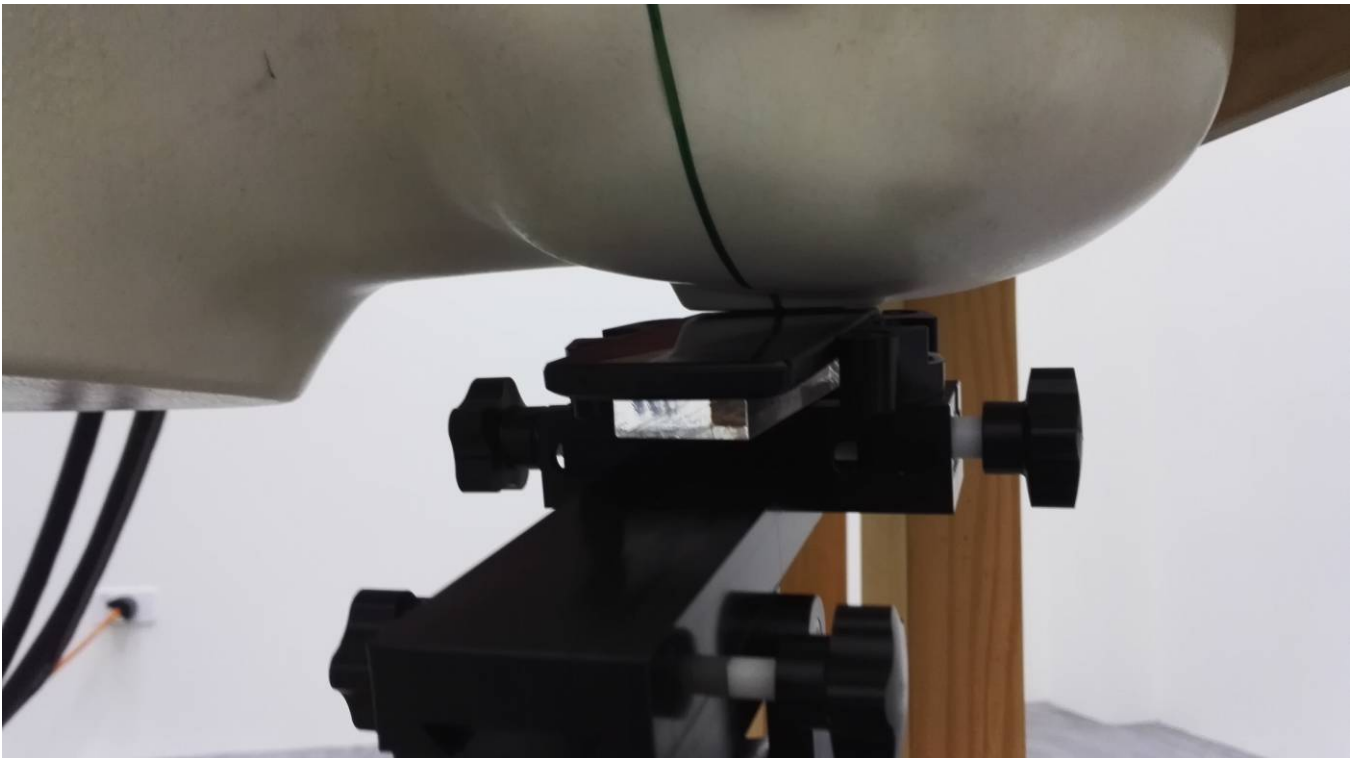

APPENDIX C EUT TEST POSITION PHOTOS

Liquid depth $\geq 15\text{cm}$

Body Back Setup Photo (10mm)

Body-worn Right Setup Photo (10mm)

Body-worn Bottom Setup Photo (10mm)

Left Head Touch Setup Photo

Left Head Tilt Setup Photo

Right Head Touch Setup Photo

Right Head Tilt Setup Photo