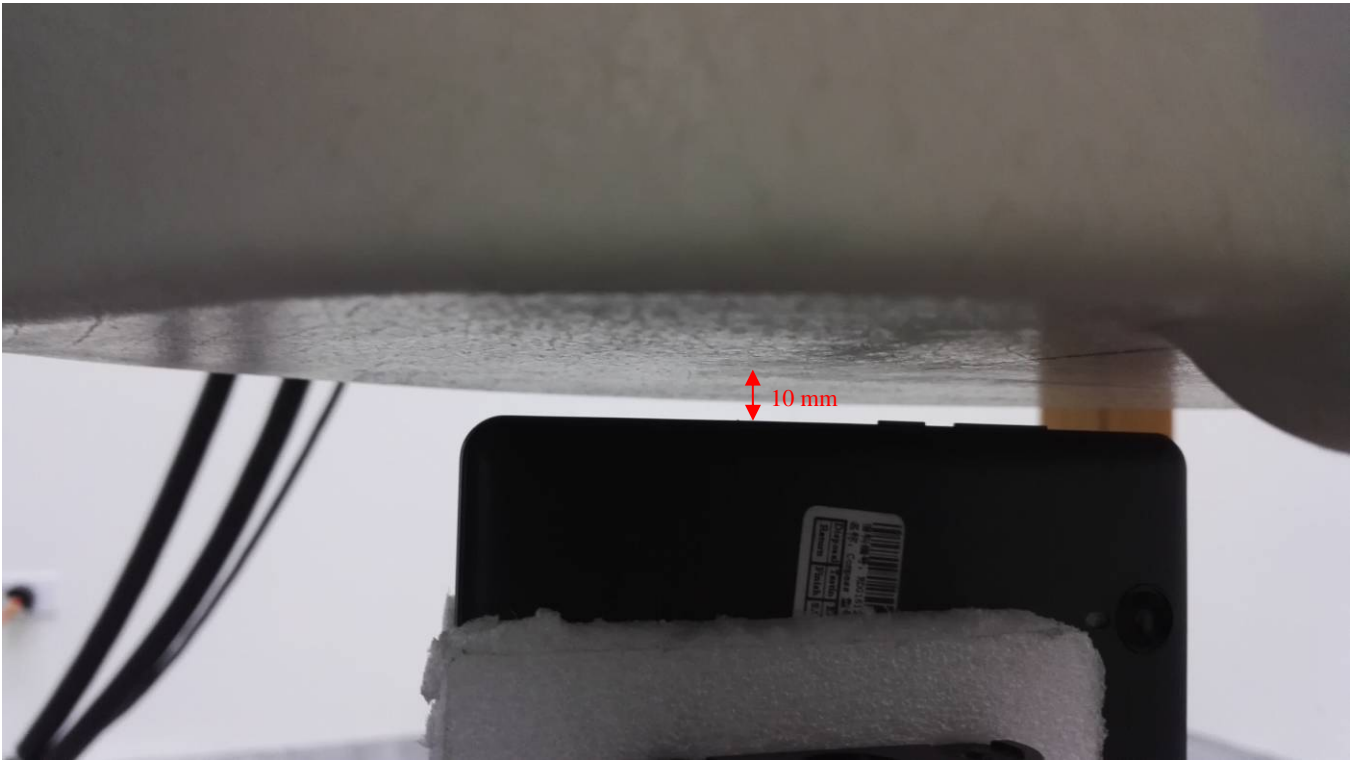

APPENDIX C EUT TEST POSITION PHOTOS

Liquid depth $\geq 15\text{cm}$

Body Back Setup Photo (10mm)

Body-worn Right Setup Photo (10mm)

Body-worn Bottom Setup Photo (10mm)

Left Head Touch Setup Photo

Left Head Tilt Setup Photo

Right Head Touch Setup Photo

Right Head Tilt Setup Photo