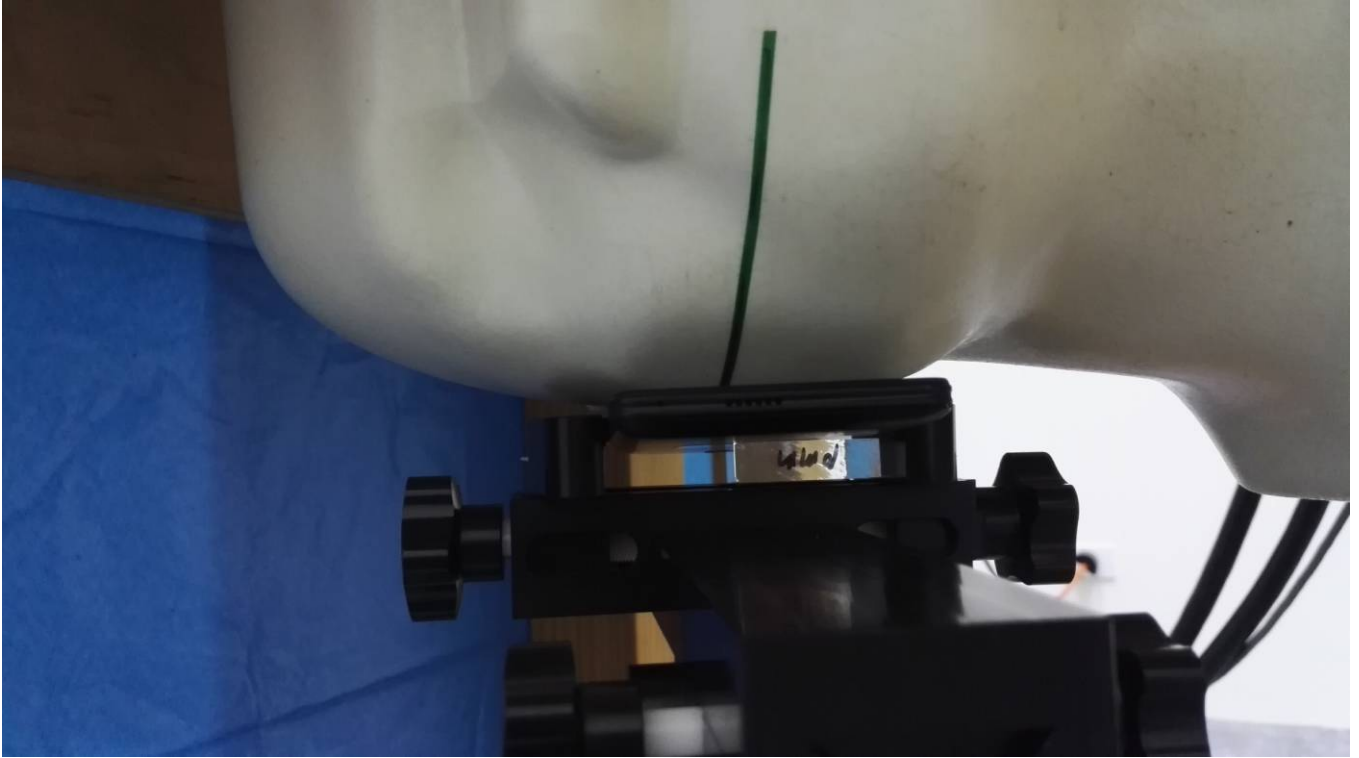

APPENDIX C EUT TEST POSITION PHOTOS

Liquid depth $\geq 15\text{cm}$

Body Back Setup Photo (10mm)

Body-worn Right Setup Photo (10mm)

Body-worn Bottom Setup Photo (10mm)

Left Head Touch Setup Photo

Left Head Tilt Setup Photo

Right Head Touch Setup Photo

Right Head Tilt Setup Photo