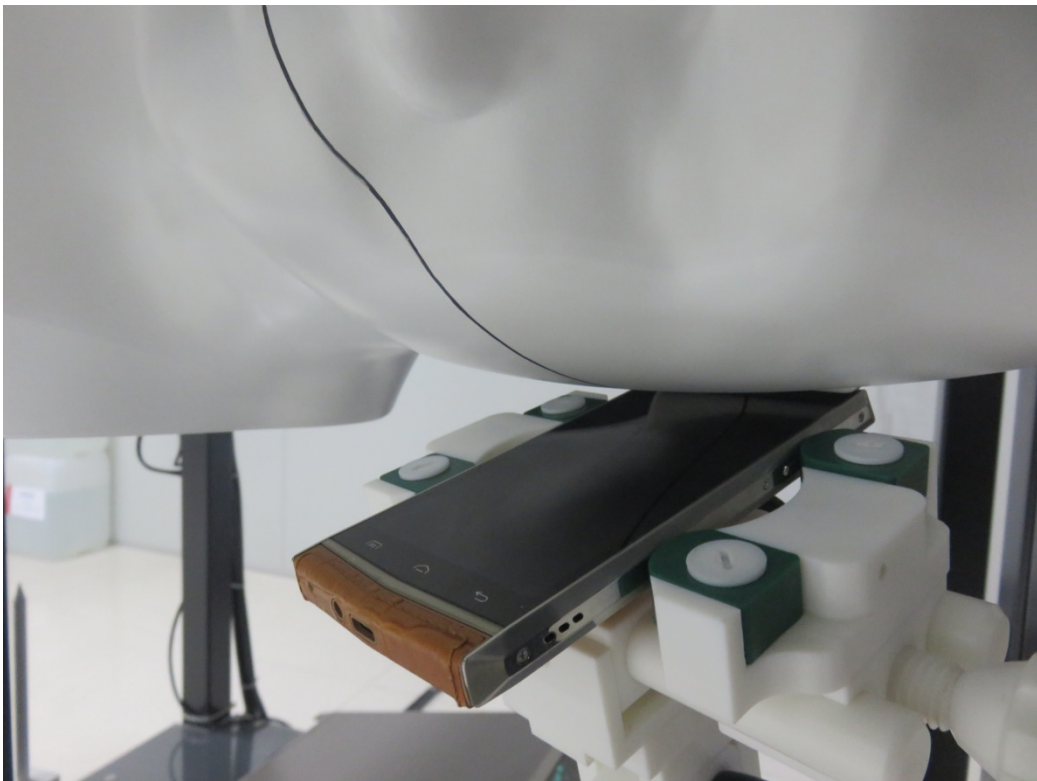

## EUT TEST PHOTOGRAPHS

Photograph of the depth in the Head Phantom

Photograph of the depth in the Body Phantom

**Head Setup Photo(Left cheek)**

**Head Setup Photo(Left Tilt )**

**Head Setup Photo(Right Cheek )**

**Head Setup Photo(Right Tilt )**

**10mm body-worn Back Side Setup Photo(hotspot)**

**10mm body-worn Front Side Setup Photo(hotspot)**

**10mm body-worn Right Side Setup Photo(hotspot)**

**10mm body-worn Left Side Setup Photo(hotspot)**

**10mm body-worn Top Side Setup Photo(hotspot)**

**10mm body-worn Bottom Side Setup Photo(hotspot)**